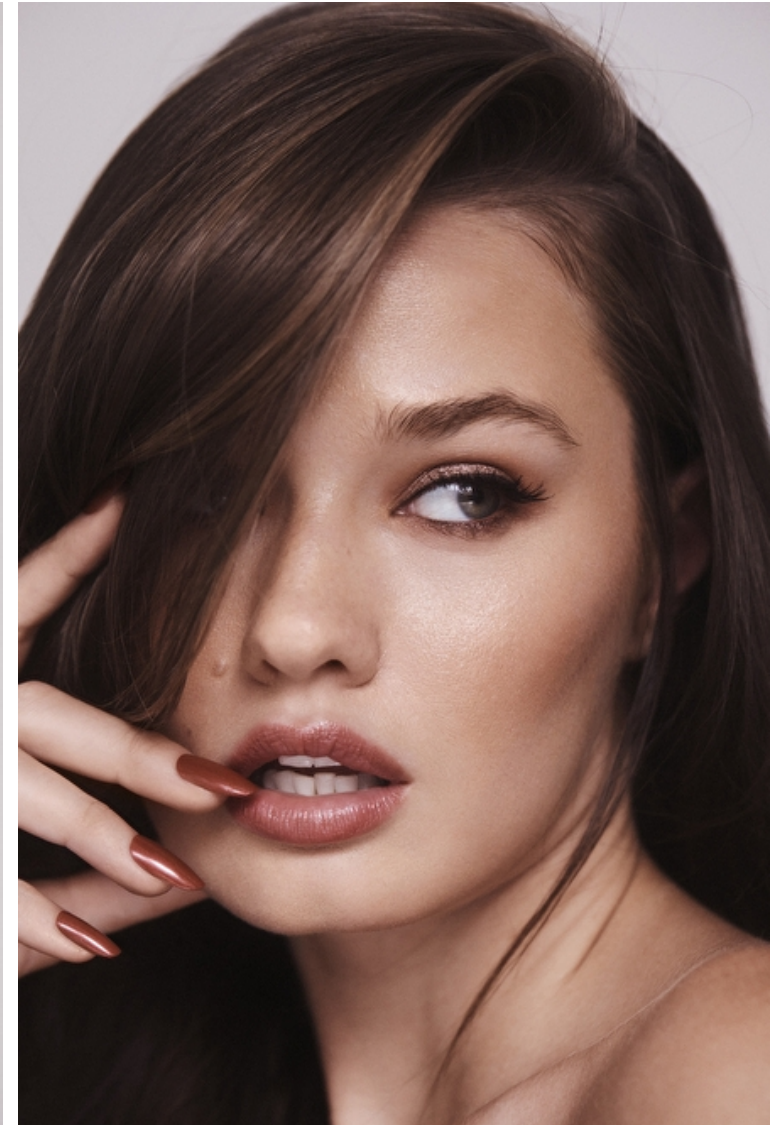

Select

MODEL MANAGEMENT

1400 Alton Rd Suite 103, Miami Beach, 33139, Florida, United States

Phone: (305) 672-6342 Fax: (305) 672-1749 Email: info.miami@selectmodel.com Website: <https://www.selectmodel.com/>

Sabi

Height 179cm / 5' 10.5"

Size EU/US 32 / 2

Bust 86cm / 34"

Waist 61cm / 24"

Hips 87cm / 34.5"

Shoes EU/US/UK 40.5 / 9.5 / 7

Eyes Green

Hair Light brown

Cup B/C