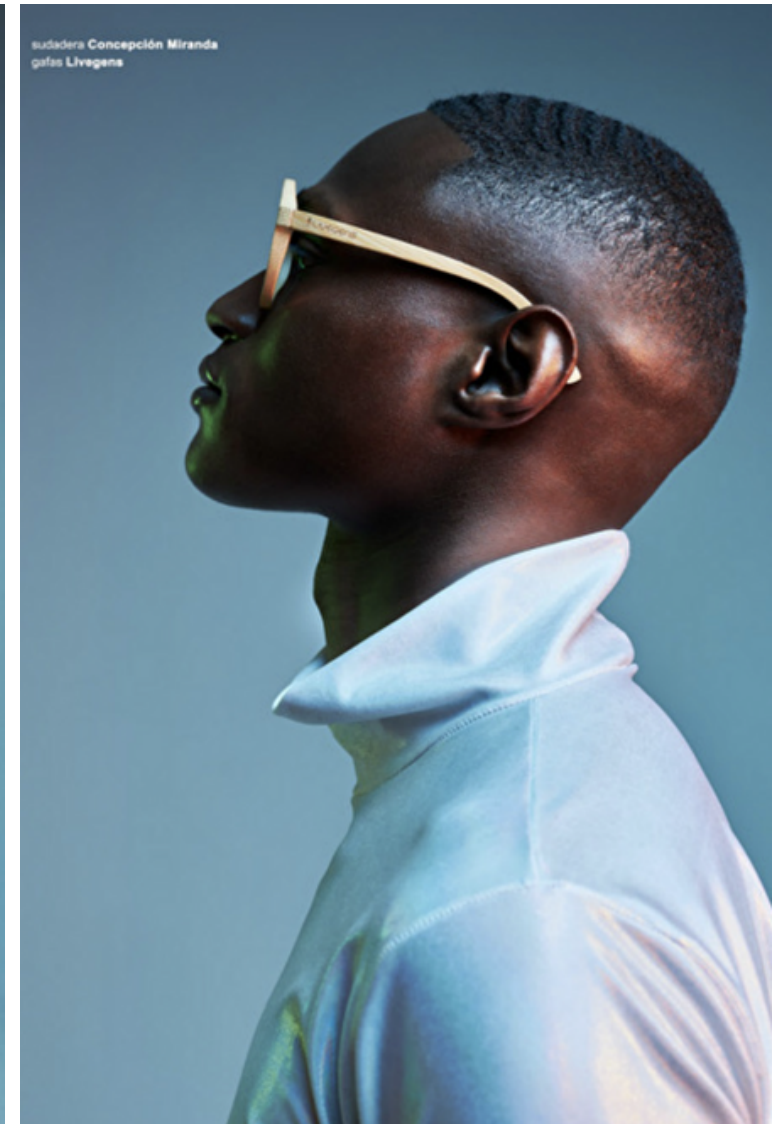

## Sadia Tandian

Height 185cm / 6' 1.0"

Chest 101cm / 40"

Waist 75cm / 29.5"

Hips 98cm / 38.5"

Shoes EU/US/UK 43 / 10.5 / 9

Eyes Black

Hair Black