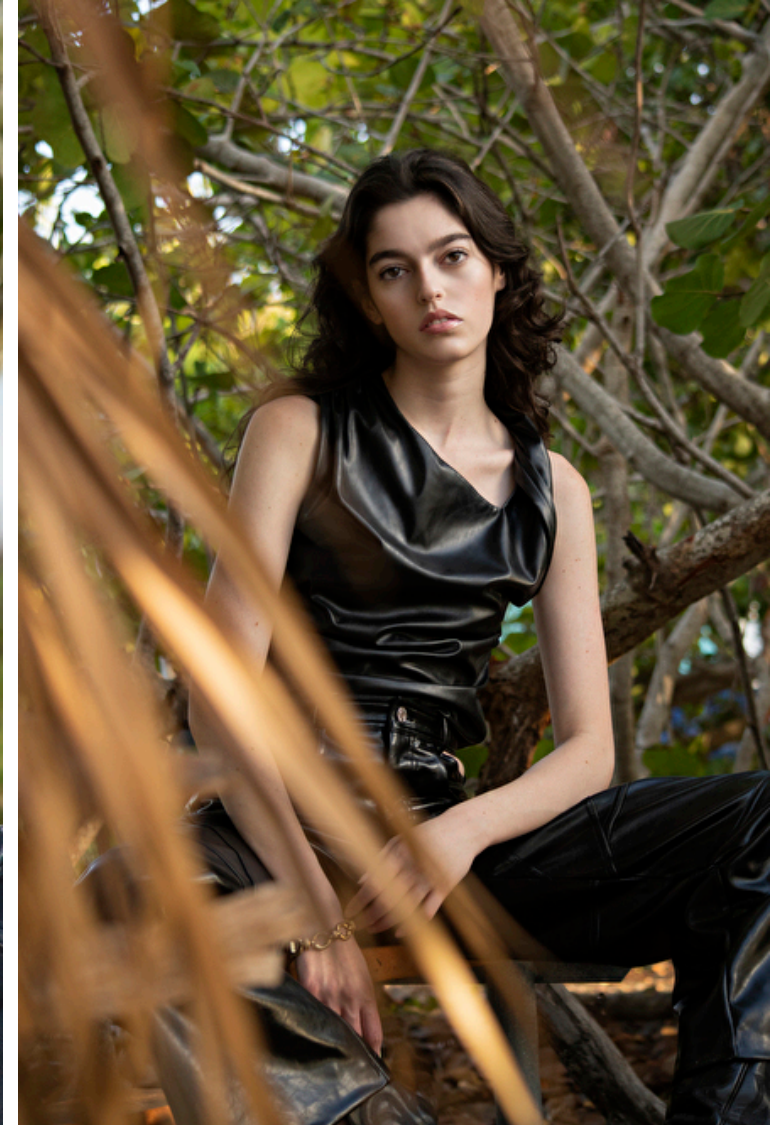

Sally Gornbein

Height 180cm / 5' 11.0"

Bust 84cm / 33"

Waist 61cm / 24"

Hips 89cm / 35"

Shoes EU/US/UK 41 / 9.5 / 8

Eyes Brown

Hair Brown