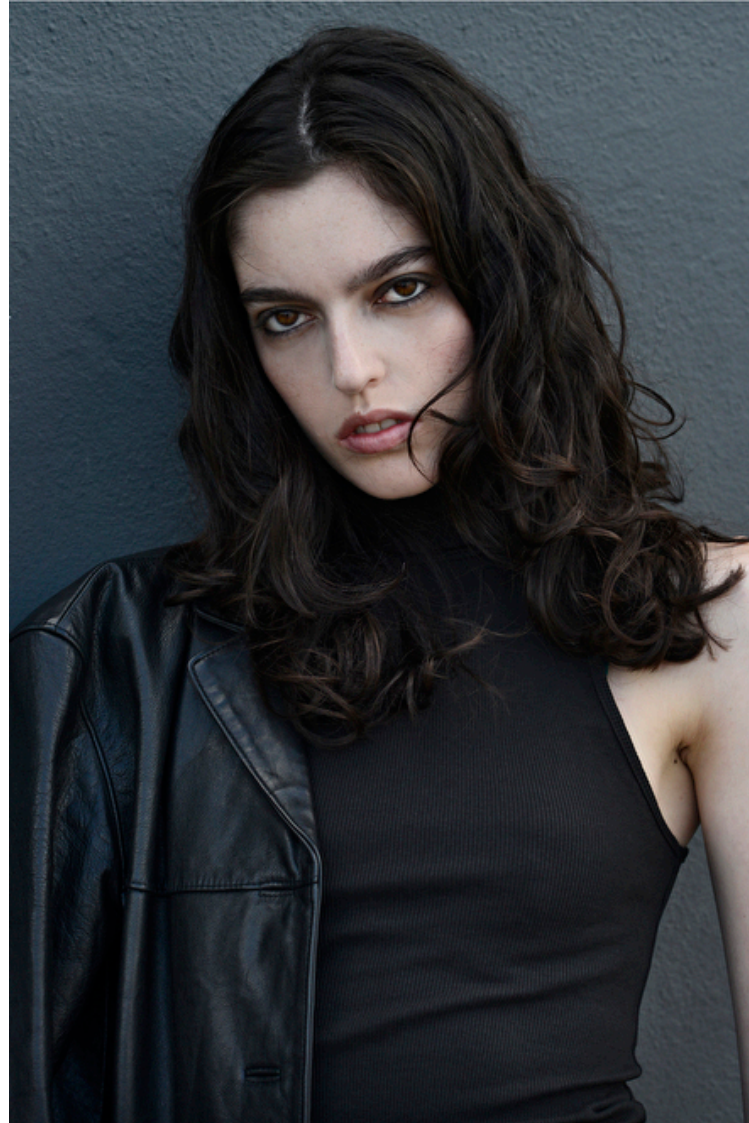

Sally Gornbein

Height 180cm / 5' 11.0"

Bust 84cm / 33"

Waist 61cm / 24"

Hips 89cm / 35"

Shoes EU/US/UK 41 / 9.5 / 8

Eyes Brown

Hair Brown