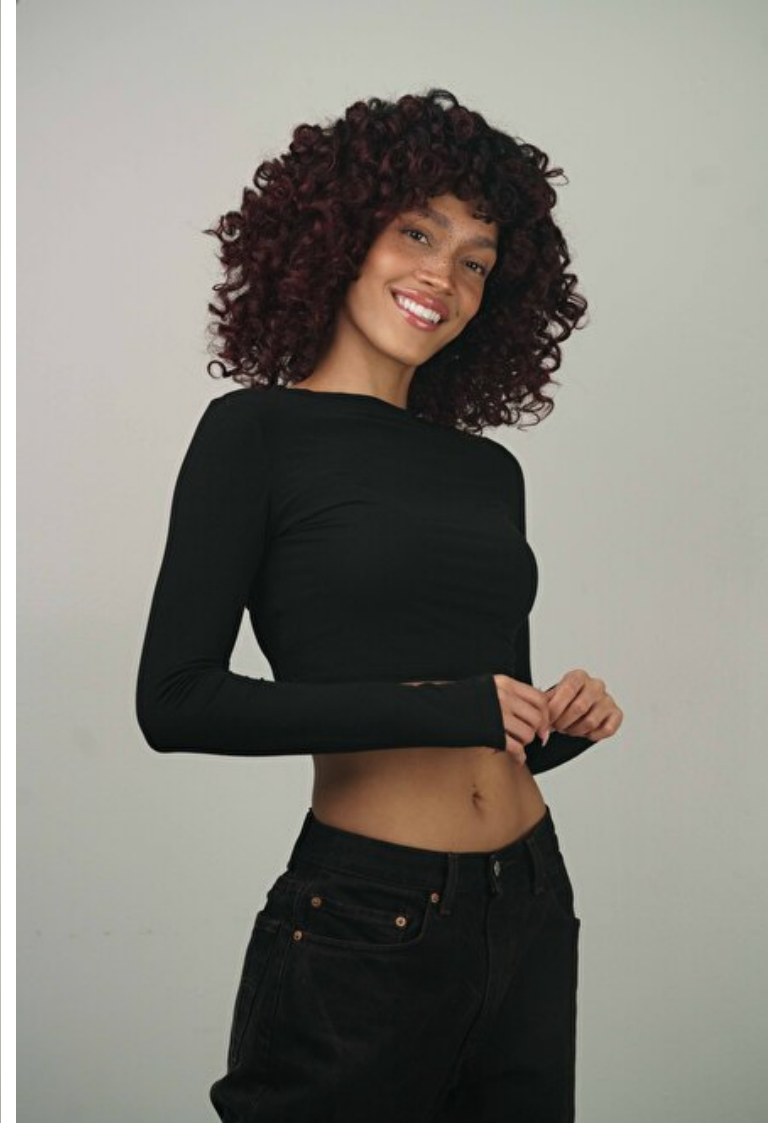

Sally Jill

Height 175cm / 5' 9.0"

Bust 87cm / 34.5"

Waist 66cm / 26"

Hips 93cm / 36.5"

Shoes EU/US/UK 40 / 9 / 7

Eyes Brown

Hair Brown