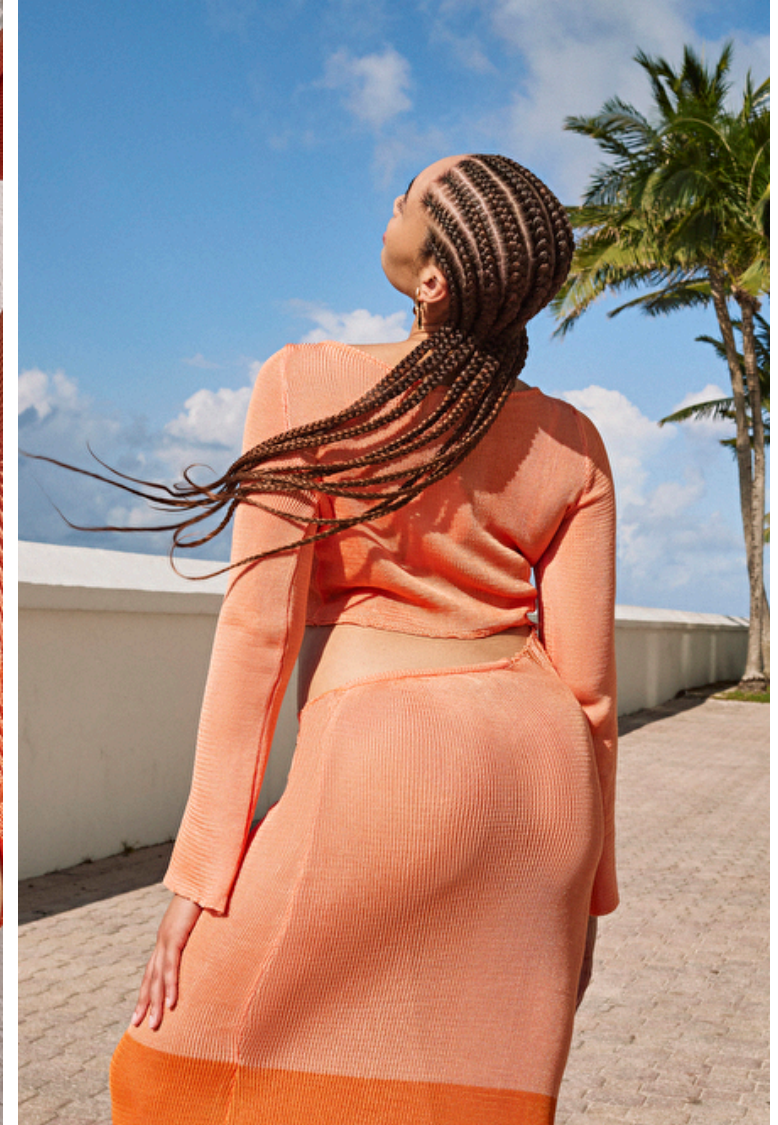

Select

MODEL MANAGEMENT

1400 Alton Rd Suite 103, Miami Beach, 33139, Florida, United States

Phone: (305) 672-6342 Fax: (305) 672-1749 Email: info.miami@selectmodel.com Website: <https://www.selectmodel.com/>

Samira Sabatinni

Height 178cm / 5' 10.0"

Size EU/US 44 / 14

Bust 91cm / 36"

Waist 81cm / 32"

Hips 112cm / 44"

Shoes EU/US/UK 41.5 / 10 / 8

Eyes Brown

Hair Brown

Cup D