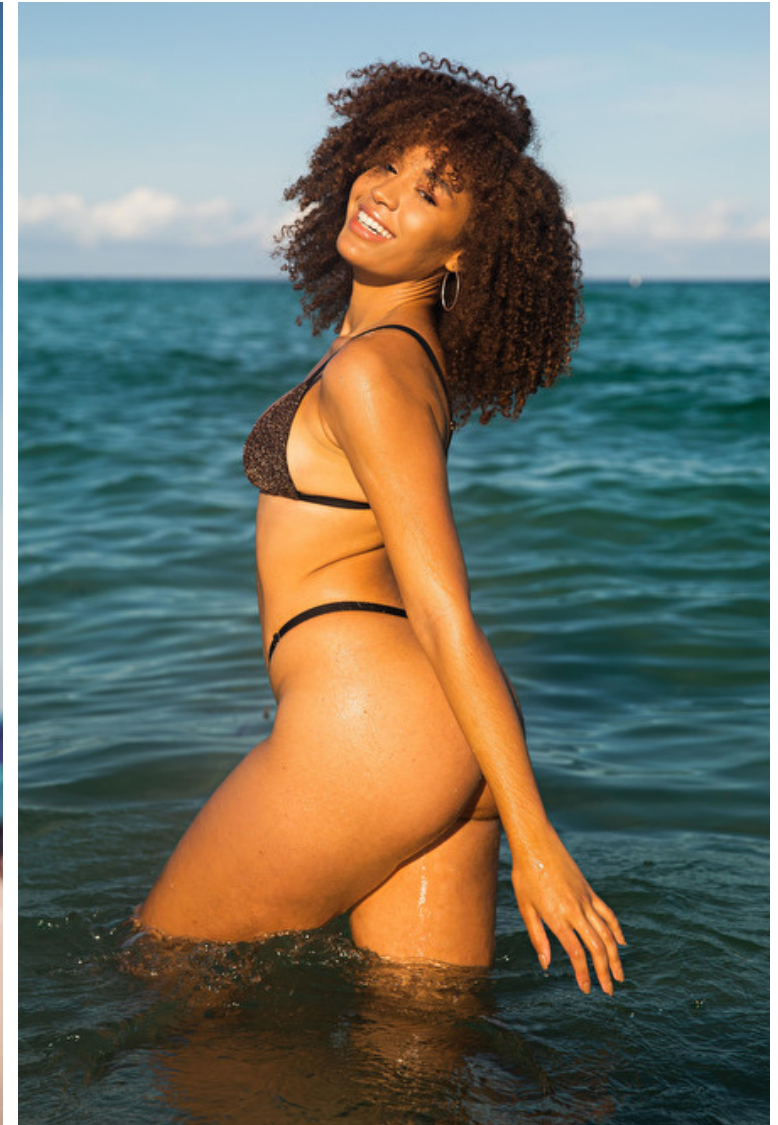

Select

MODEL MANAGEMENT

1400 Alton Rd Suite 103, Miami Beach, 33139, Florida, United States

Phone: (305) 672-6342 Fax: (305) 672-1749 Email: info.miami@selectmodel.com Website: <https://www.selectmodel.com/>

Samira Sabatinni

Height 178cm / 5' 10.0"

Size EU/US 44 / 14

Bust 91cm / 36"

Waist 81cm / 32"

Hips 112cm / 44"

Shoes EU/US/UK 41.5 / 10 / 8

Eyes Brown

Hair Brown

Cup D