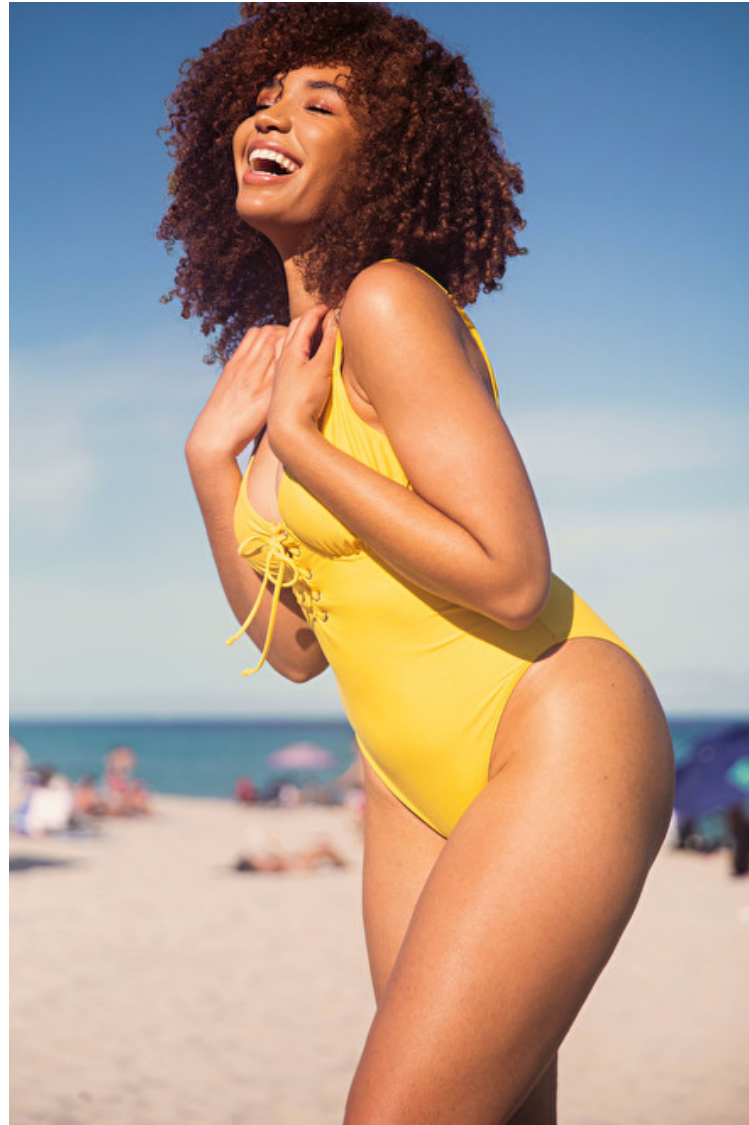

Select

MODEL MANAGEMENT

1400 Alton Rd Suite 103, Miami Beach, 33139, Florida, United States

Phone: (305) 672-6342 Fax: (305) 672-1749 Email: info.miami@selectmodel.com Website: <https://www.selectmodel.com/>

Samira Sabatinni

Height 178cm / 5' 10.0"

Size EU/US 44 / 14

Bust 91cm / 36"

Waist 81cm / 32"

Hips 112cm / 44"

Shoes EU/US/UK 41.5 / 10 / 8

Eyes Brown

Hair Brown

Cup D