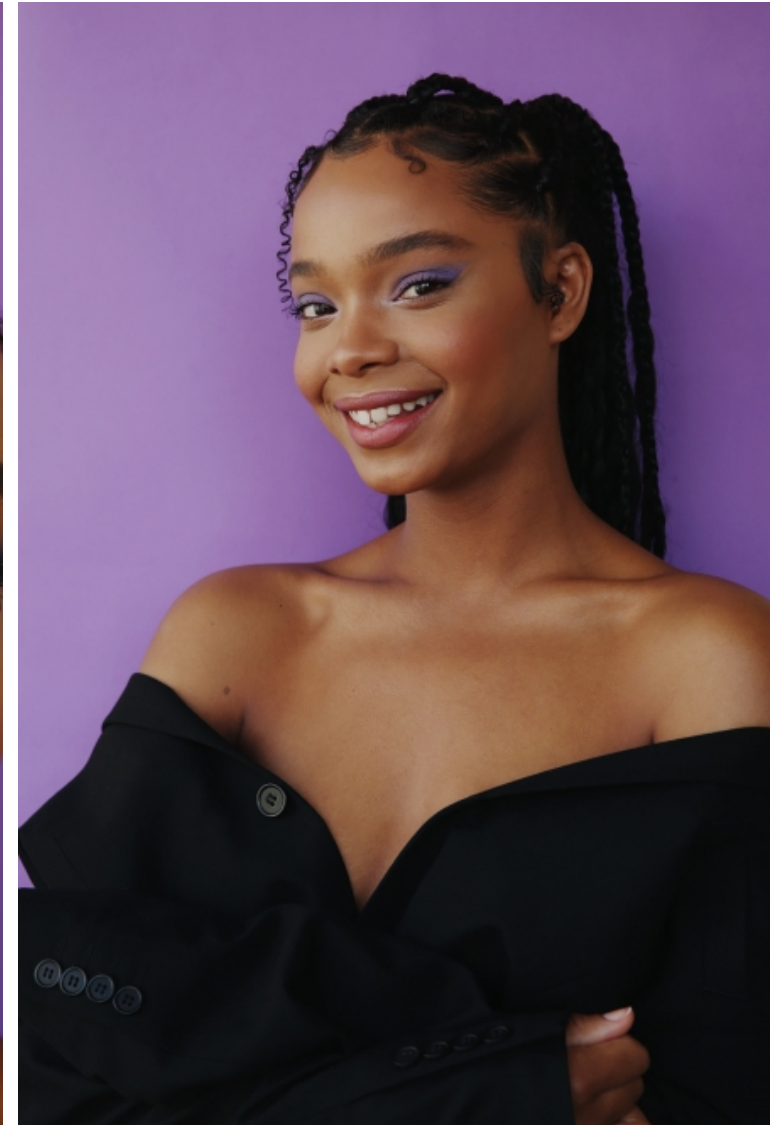

Select

MODEL MANAGEMENT

1400 Alton Rd Suite 103, Miami Beach, 33139, Florida, United States

Phone: (305) 672-6342 Fax: (305) 672-1749 Email: info.miami@selectmodel.com Website: <https://www.selectmodel.com/>

Samone Shanyelle

Height 173cm / 5' 8.0"

Bust 92cm / 36"

Waist 77cm / 30.5"

Hips 101cm / 40"

Shoes EU/US/UK 40 / 9 / 7

Eyes Brown

Hair Brown

Cup DD

Location UK