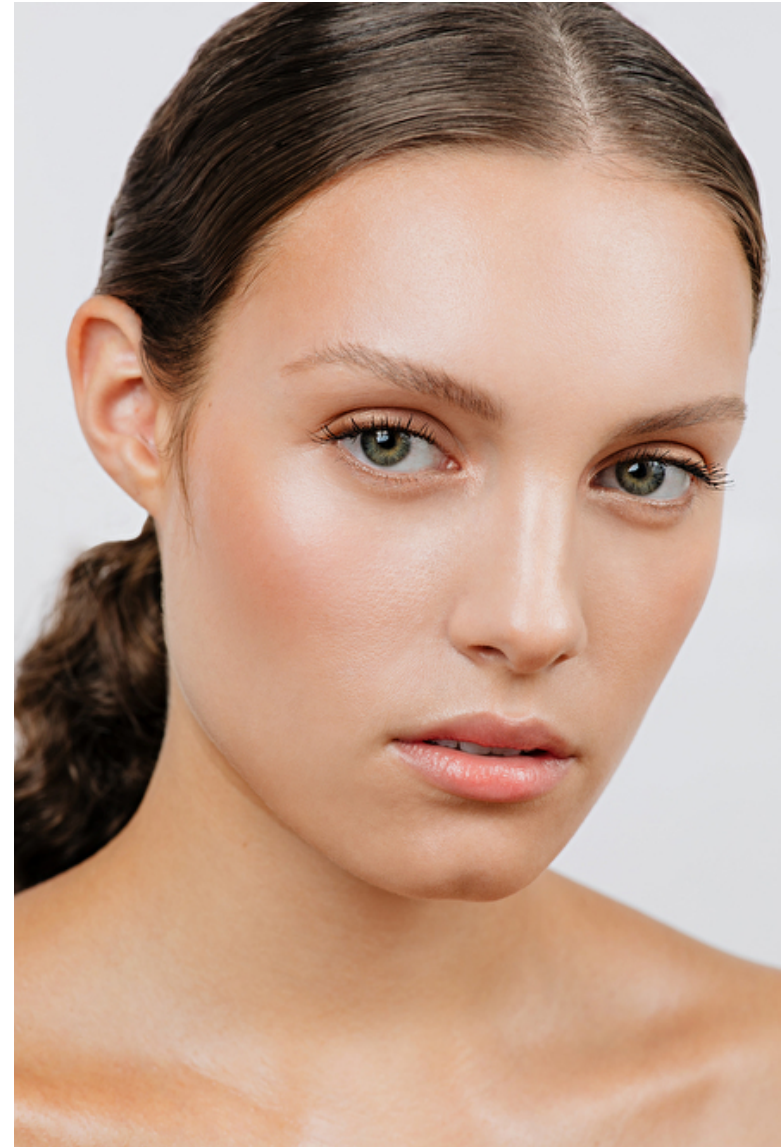

Sarah Lewis

Height 178cm / 5' 10.0"

Bust 86cm / 34"

Waist 63cm / 25"

Hips 87cm / 34.5"

Shoes EU/US/UK 42 / 10.5 / 9

Eyes Blue

Hair Brown

Cup B/C