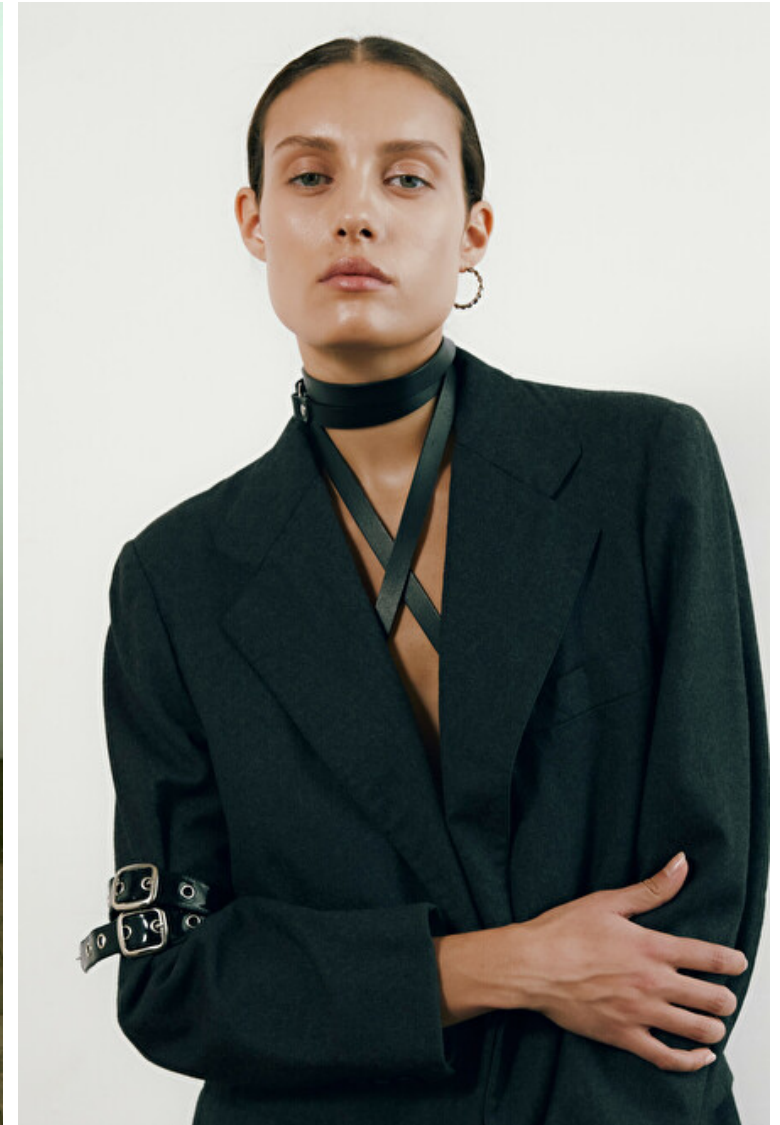

Select

MODEL MANAGEMENT

1400 Alton Rd Suite 103, Miami Beach, 33139, Florida, United States

Phone: (305) 672-6342 Fax: (305) 672-1749 Email: info.miami@selectmodel.com Website: <https://www.selectmodel.com/>

Sarah Lewis

Height 178cm / 5' 10.0"

Bust 86cm / 34"

Waist 63cm / 25"

Hips 87cm / 34.5"

Shoes EU/US/UK 42 / 10.5 / 9

Eyes Blue

Hair Brown

Cup B/C