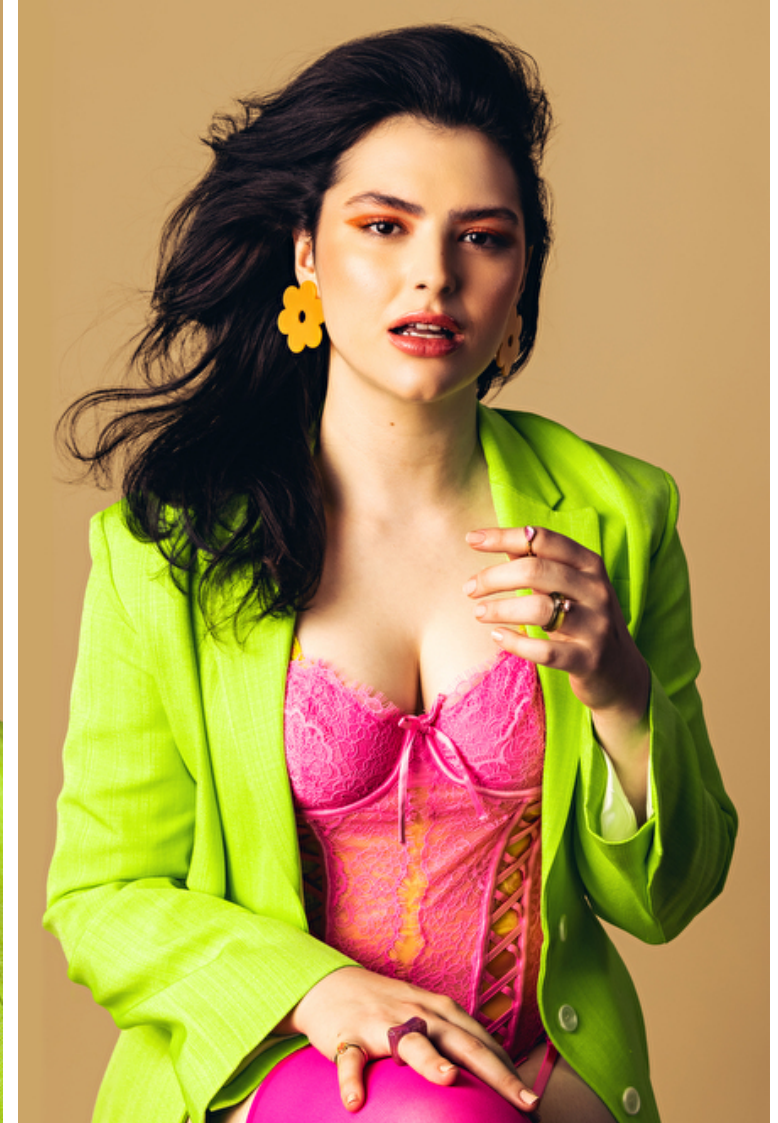

Select

MODEL MANAGEMENT

1400 Alton Rd Suite 103, Miami Beach, 33139, Florida, United States

Phone: (305) 672-6342 Fax: (305) 672-1749 Email: info.miami@selectmodel.com Website: <https://www.selectmodel.com/>

Sarah McDonald

Height 175cm / 5' 9.0"

Bust 104cm / 41"

Waist 81cm / 32"

Hips 107cm / 42"

Shoes EU/US/UK 41.5 / 10 / 8

Eyes Brown

Hair Brown

Cup D