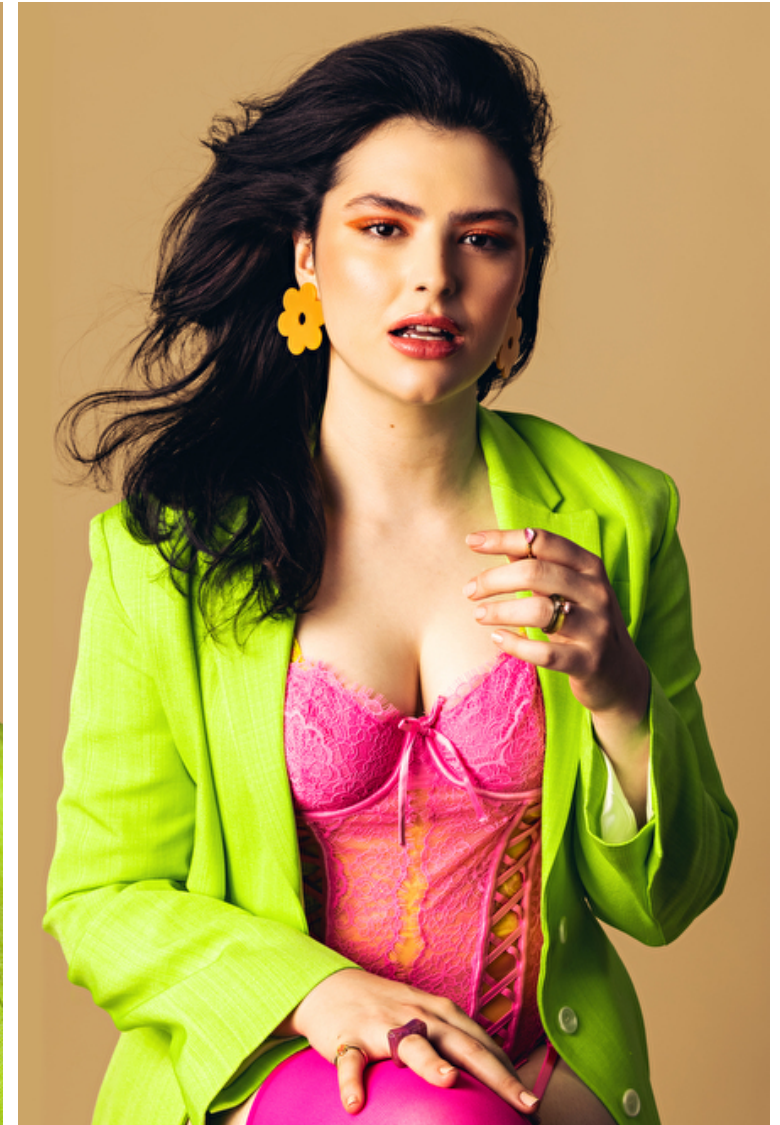

Select

MODEL MANAGEMENT

1400 Alton Rd Suite 103, Miami Beach, 33139, Florida, United States

Phone: (305) 672-6342 Fax: (305) 672-1749 Email: info.miami@selectmodel.com Website: <https://www.selectmodel.com/>

Sarah McDonald

Height 175cm / 5' 9.0"

Bust 109cm / 43"

Waist 85cm / 33.5"

Hips 115cm / 45.5"

Shoes EU/US/UK 41.5 / 10 / 8

Eyes Brown

Hair Brown

Cup D