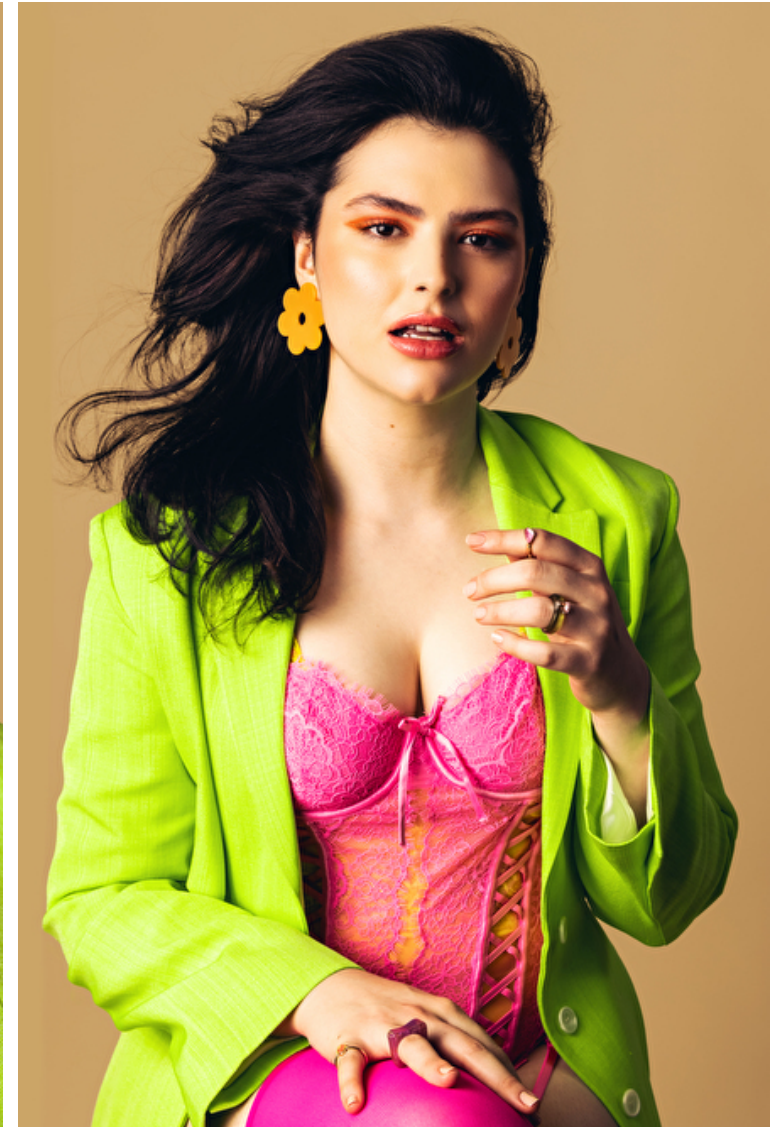

Select

MODEL MANAGEMENT

1400 Alton Rd Suite 103, Miami Beach, 33139, Florida, United States

Phone: (305) 672-6342 Fax: (305) 672-1749 Email: info.miami@selectmodel.com Website: <https://www.selectmodel.com/>

Sarah McDonald

Height 175cm / 5' 9.0"

Bust 109cm / 43"

Waist 85cm / 33.5"

Hips 115cm / 45.5"

Shoes EU/US/UK 41.5 / 10 / 8

Eyes Brown

Hair Brown

Cup D