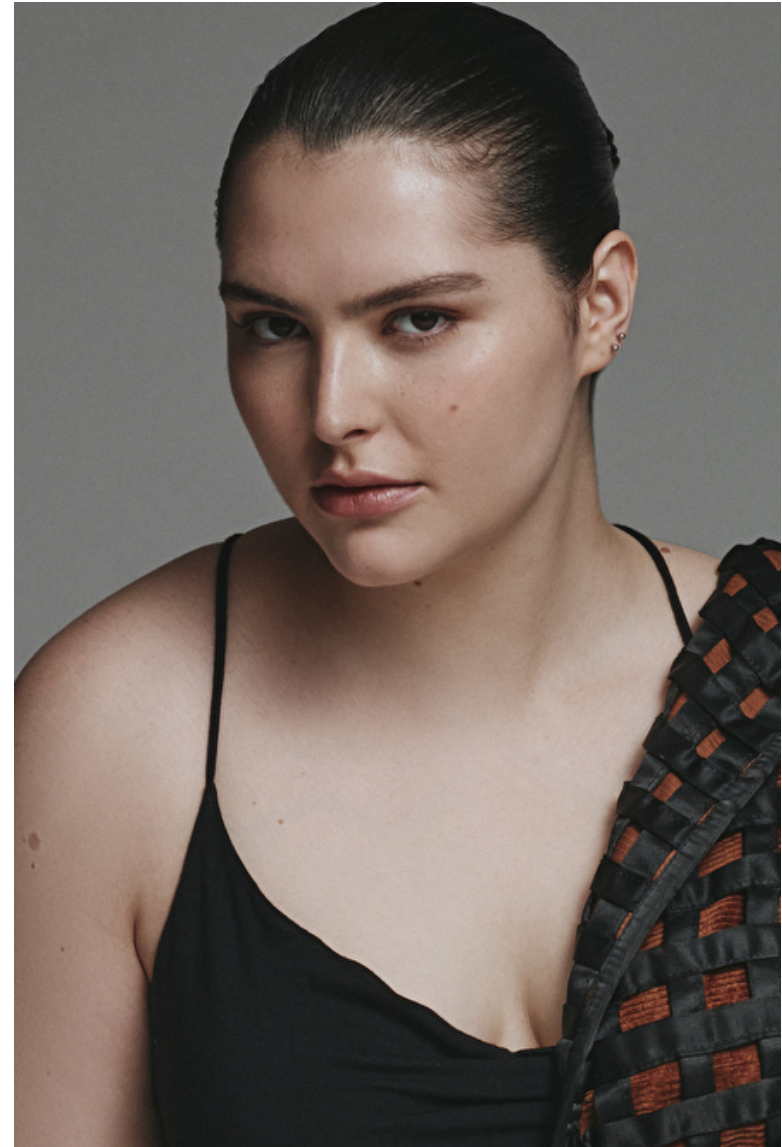

Select

MODEL MANAGEMENT

1400 Alton Rd Suite 103, Miami Beach, 33139, Florida, United States

Phone: (305) 672-6342 Fax: (305) 672-1749 Email: info.miami@selectmodel.com Website: <https://www.selectmodel.com/>

Sarah McDonald

Height 175cm / 5' 9.0"

Bust 104cm / 41"

Waist 81cm / 32"

Hips 107cm / 42"

Shoes EU/US/UK 41.5 / 10 / 8

Eyes Brown

Hair Brown

Cup D