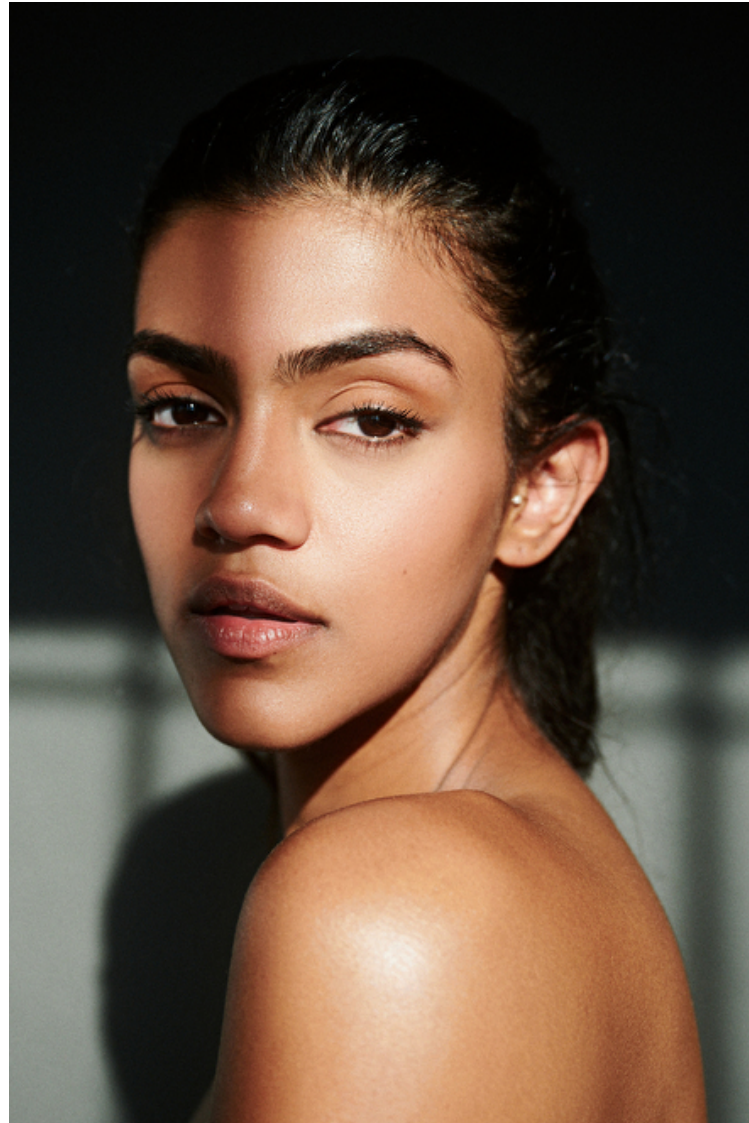

Select

MODEL MANAGEMENT

1400 Alton Rd Suite 103, Miami Beach, 33139, Florida, United States

Phone: (305) 672-6342 Fax: (305) 672-1749 Email: info.miami@selectmodel.com Website: <https://www.selectmodel.com/>

SARIKA

Height 174cm / 5' 8.5"

Size EU/US 34 / 4

Bust 86cm / 34"

Waist 61cm / 24"

Hips 89cm / 35"

Shoes EU/US/UK 39.5 / 8.5 / 6

Eyes Brown

Hair Brown

Cup C

Location HOME: IL SCHOOL:
NYC