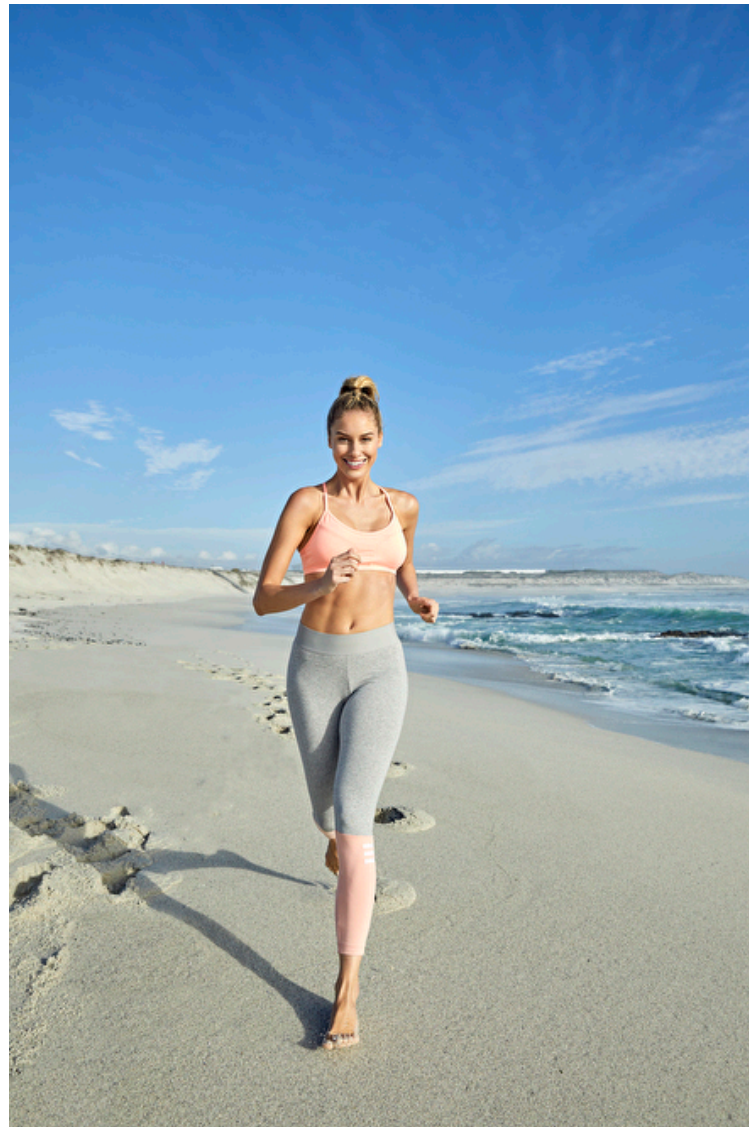

Select

MODEL MANAGEMENT

1400 Alton Rd Suite 103, Miami Beach, 33139, Florida, United States

Phone: (305) 672-6342 Fax: (305) 672-1749 Email: info.miami@selectmodel.com Website: <https://www.selectmodel.com/>

Saskia Topp

Height 176cm / 5' 9.5"

Size EU/US 34 / 4

Bust 81cm / 32"

Waist 61cm / 24"

Hips 93cm / 36.5"

Shoes EU/US/UK 39.5 / 8.5 / 6

Eyes Blue

Hair Blond