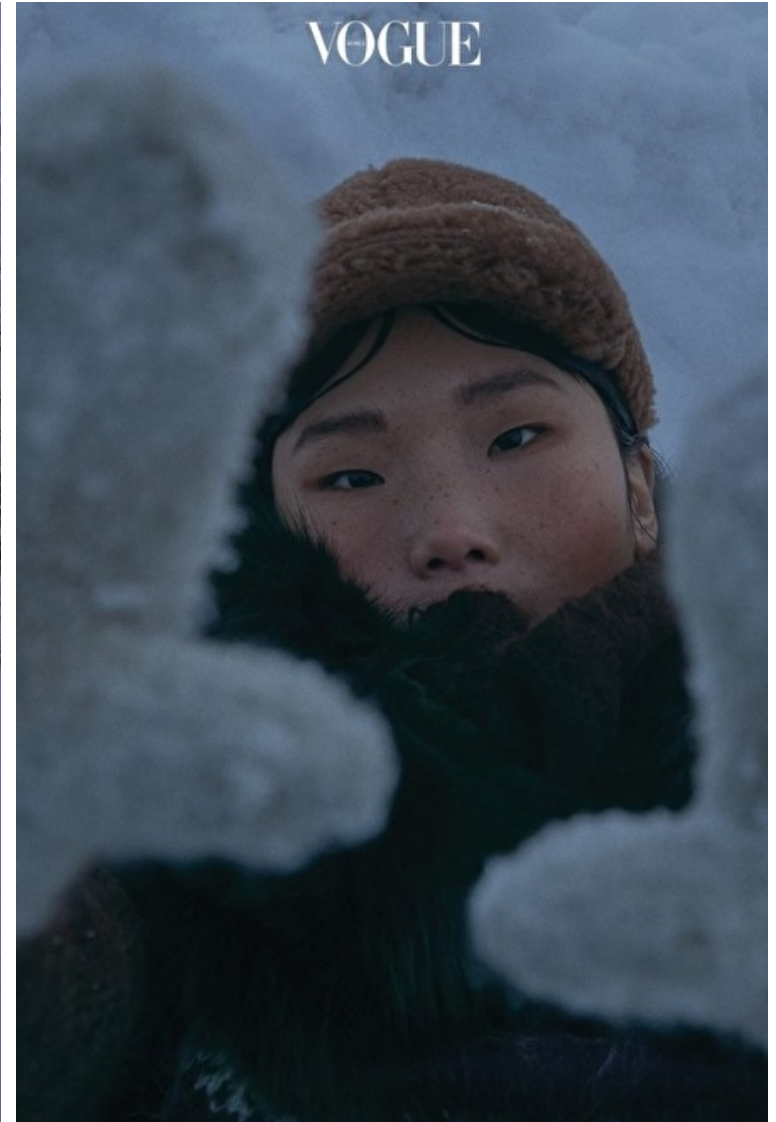

Select

MODEL MANAGEMENT

1400 Alton Rd Suite 103, Miami Beach, 33139, Florida, United States

Phone: (305) 672-6342 Fax: (305) 672-1749 Email: info.miami@selectmodel.com Website: <https://www.selectmodel.com/>

SEOHYUN KIM

Height 177cm / 5' 9.5"

Bust 79cm / 31"

Hips 85cm / 33.5"

Waist 56cm / 22"

Shoes EU/US/UK 39 / 8 / 6

Hair Black

Hair length 1

Eyes Brown