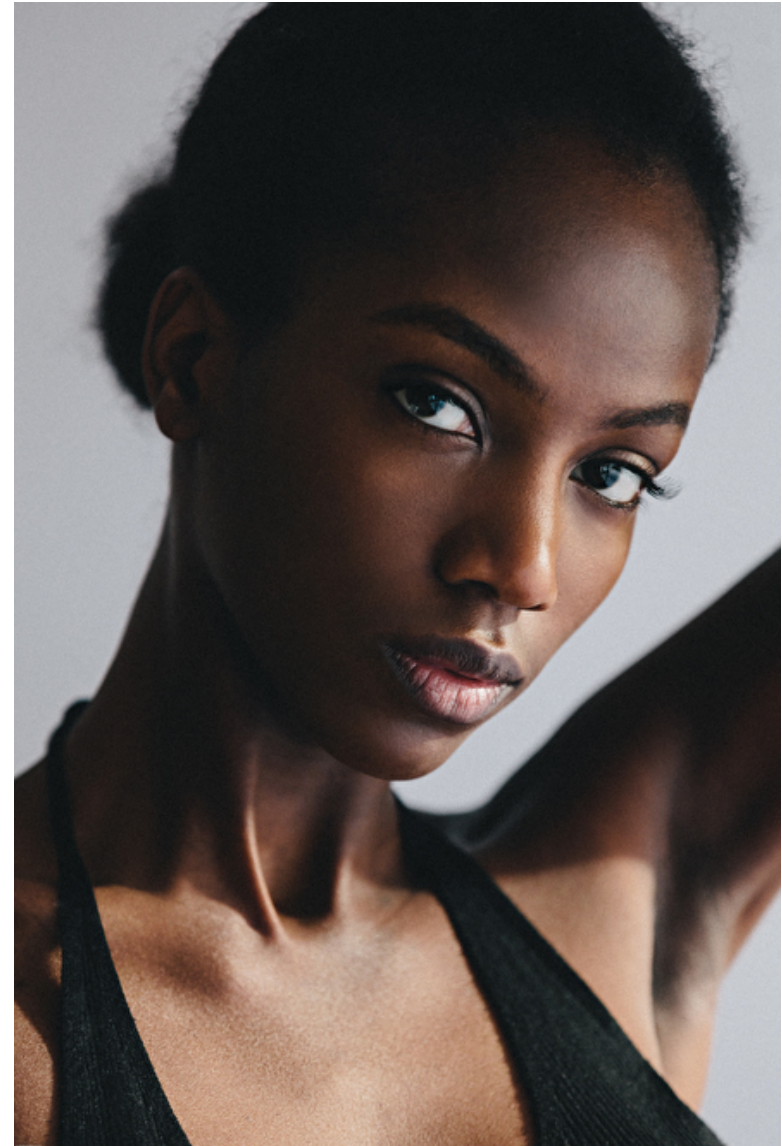

Skarla Ali

Height 180cm / 5' 11.0"

Bust 82cm / 32.5"

Waist 57cm / 22.5"

Hips 86cm / 34"

Shoes EU/US/UK 39 / 8 / 6

Eyes Black

Hair Dark brown