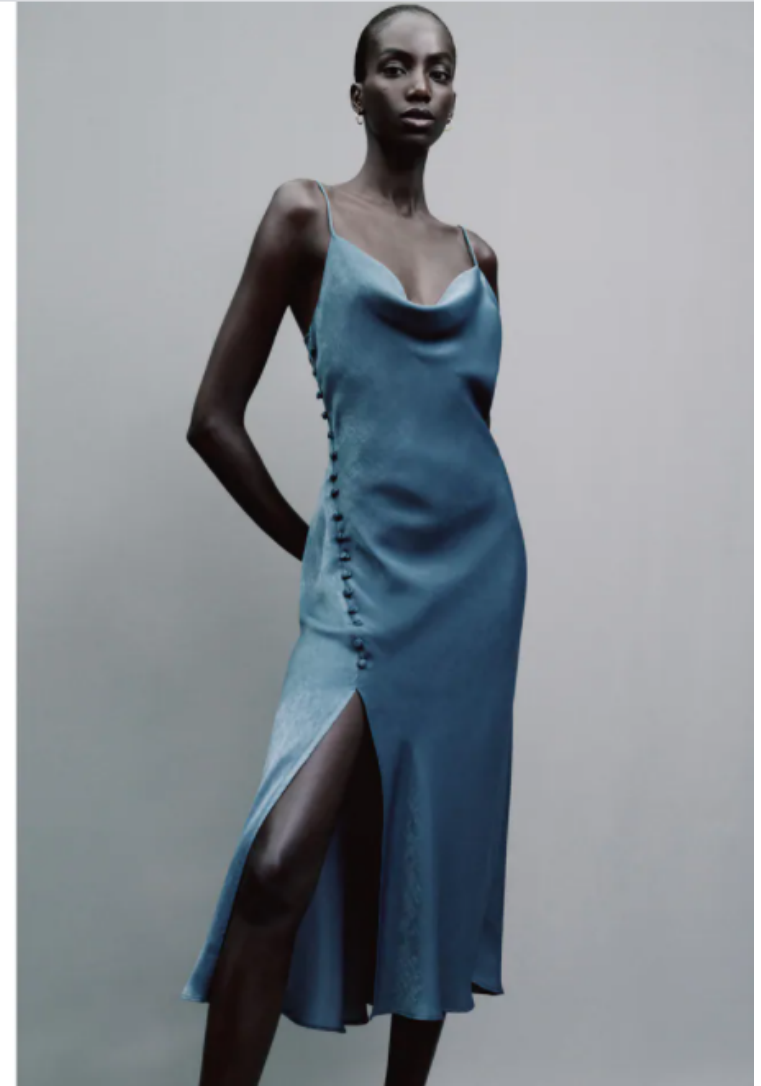

Skarla Ali

Height 180cm / 5' 11.0"

Bust 82cm / 32.5"

Waist 57cm / 22.5"

Hips 86cm / 34"

Shoes EU/US/UK 39 / 8 / 6

Eyes Black

Hair Dark brown