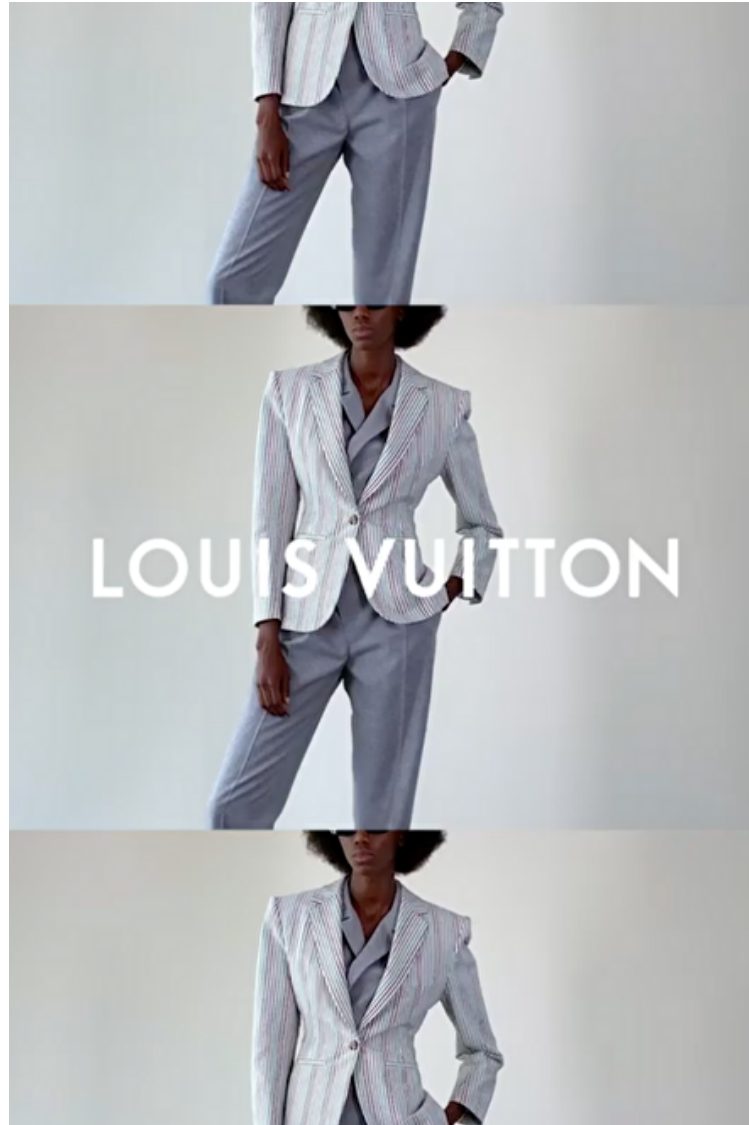

Skarla Ali

Height 180cm / 5' 11.0"

Bust 82cm / 32.5"

Waist 57cm / 22.5"

Hips 86cm / 34"

Shoes EU/US/UK 39 / 8 / 6

Eyes Black

Hair Dark brown