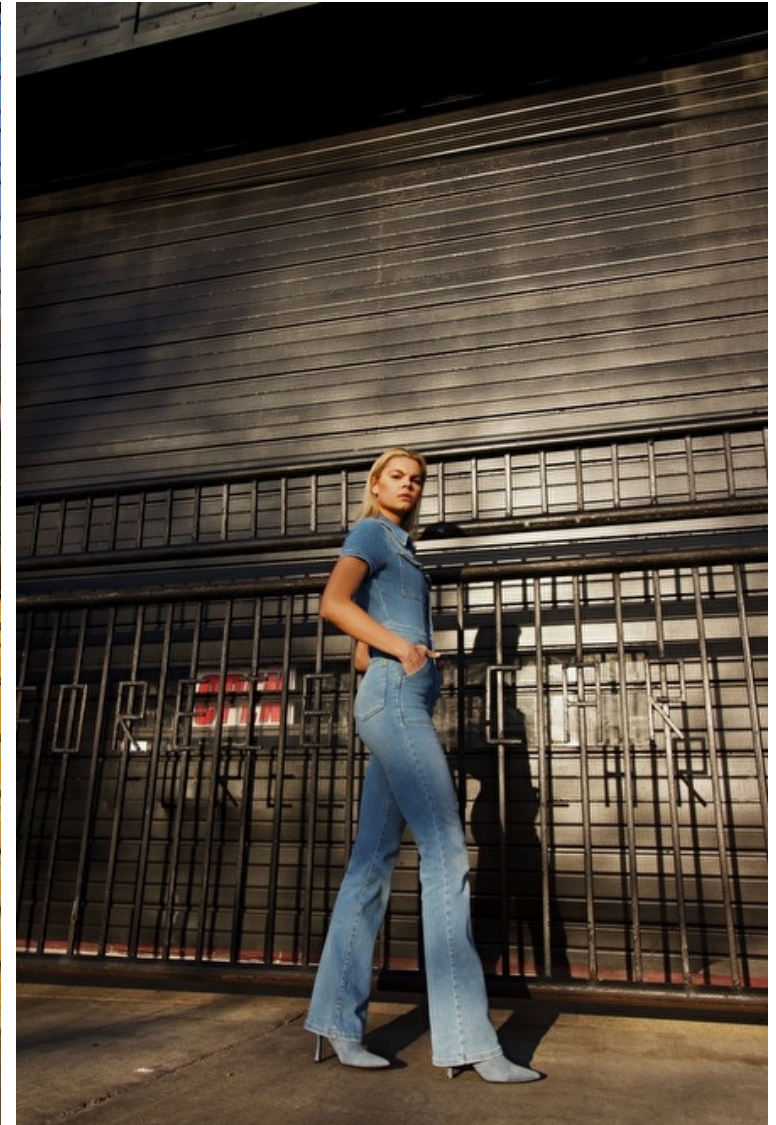

Select

MODEL MANAGEMENT

1400 Alton Rd Suite 103, Miami Beach, 33139, Florida, United States

Phone: (305) 672-6342 Fax: (305) 672-1749 Email: info.miami@selectmodel.com Website: <https://www.selectmodel.com/>

SOFIA C.

Height 175cm / 5' 9.0"

Size EU/US 32 / 2

Bust 81cm / 32"

Waist 61cm / 24"

Hips 89cm / 35"

Shoes EU/US/UK 39 / 8 / 6

Eyes Brown

Hair Dark blond

Location FL