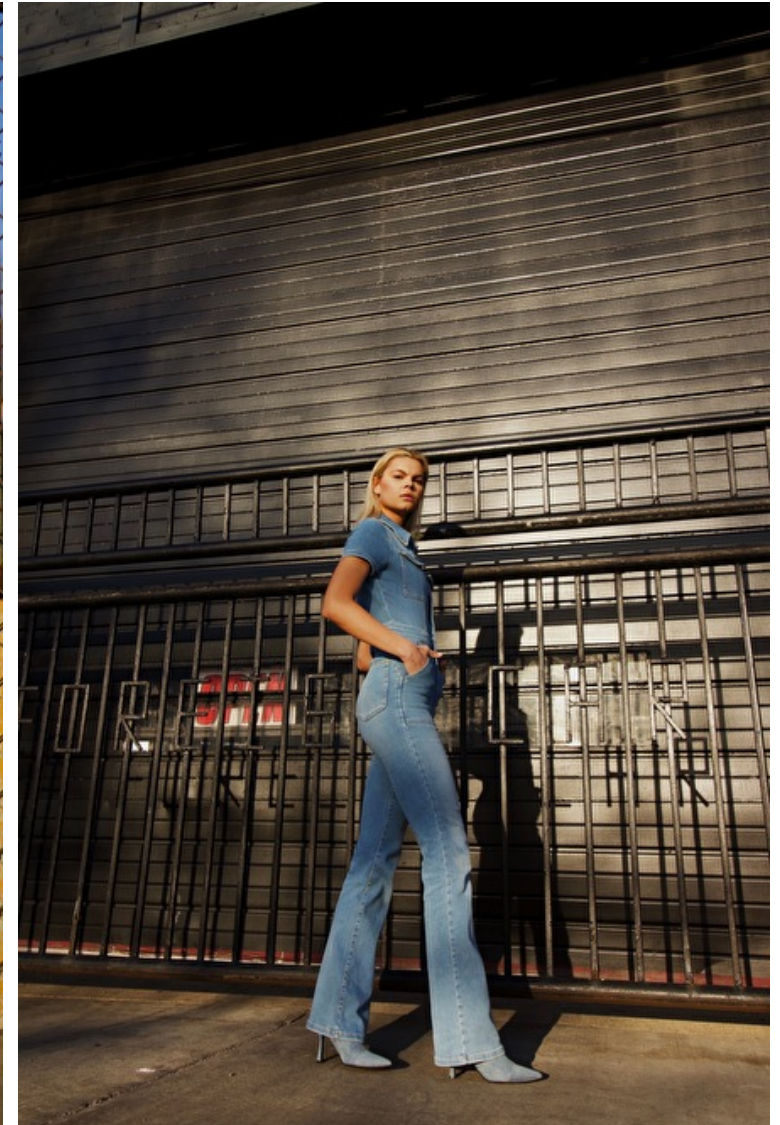

Select

MODEL MANAGEMENT

1400 Alton Rd Suite 103, Miami Beach, 33139, Florida, United States

Phone: (305) 672-6342 Fax: (305) 672-1749 Email: info.miami@selectmodel.com Website: <https://www.selectmodel.com/>

SOFIA C.

Height 175cm / 5' 9.0"

Size EU/US 32 / 2

Bust 81cm / 32"

Waist 61cm / 24"

Hips 89cm / 35"

Shoes EU/US/UK 39 / 8 / 6

Eyes Brown

Hair Dark blond

Location FL