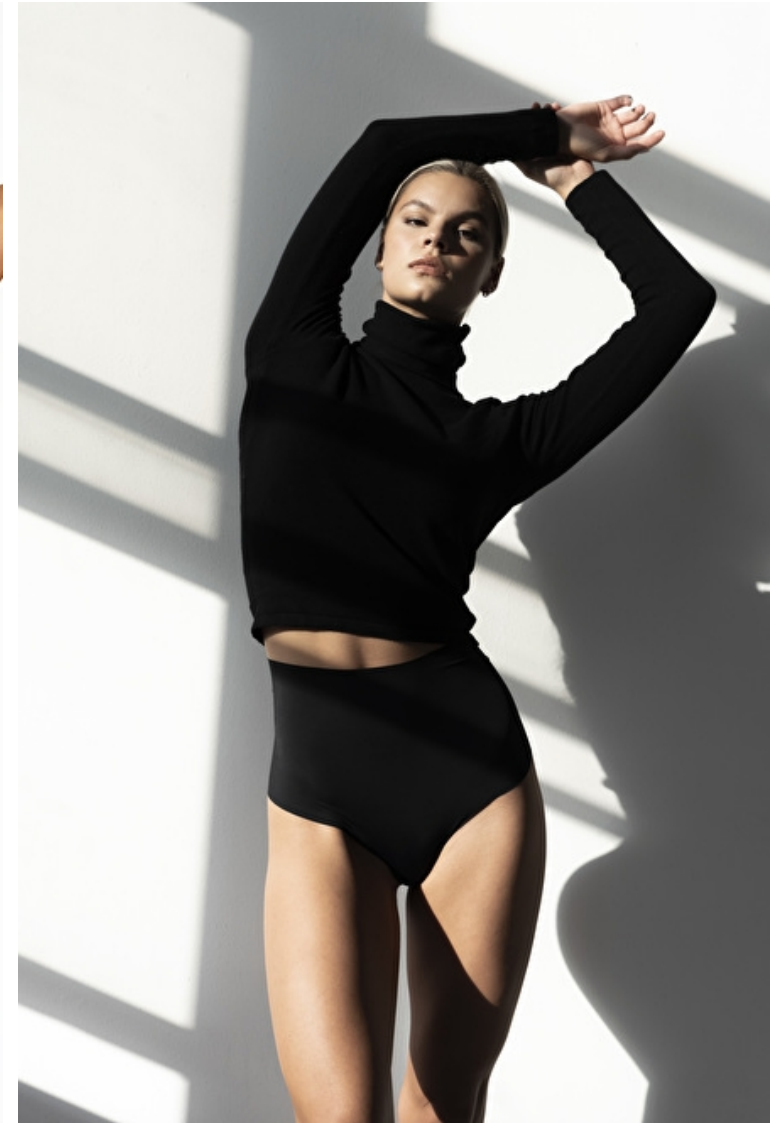

Select

MODEL MANAGEMENT

1400 Alton Rd Suite 103, Miami Beach, 33139, Florida, United States

Phone: (305) 672-6342 Fax: (305) 672-1749 Email: info.miami@selectmodel.com Website: <https://www.selectmodel.com/>

SOFIA C.

Height 175cm / 5' 9.0"

Size EU/US 32 / 2

Bust 81cm / 32"

Waist 61cm / 24"

Hips 89cm / 35"

Shoes EU/US/UK 39 / 8 / 6

Eyes Brown

Hair Dark blond

Location FL