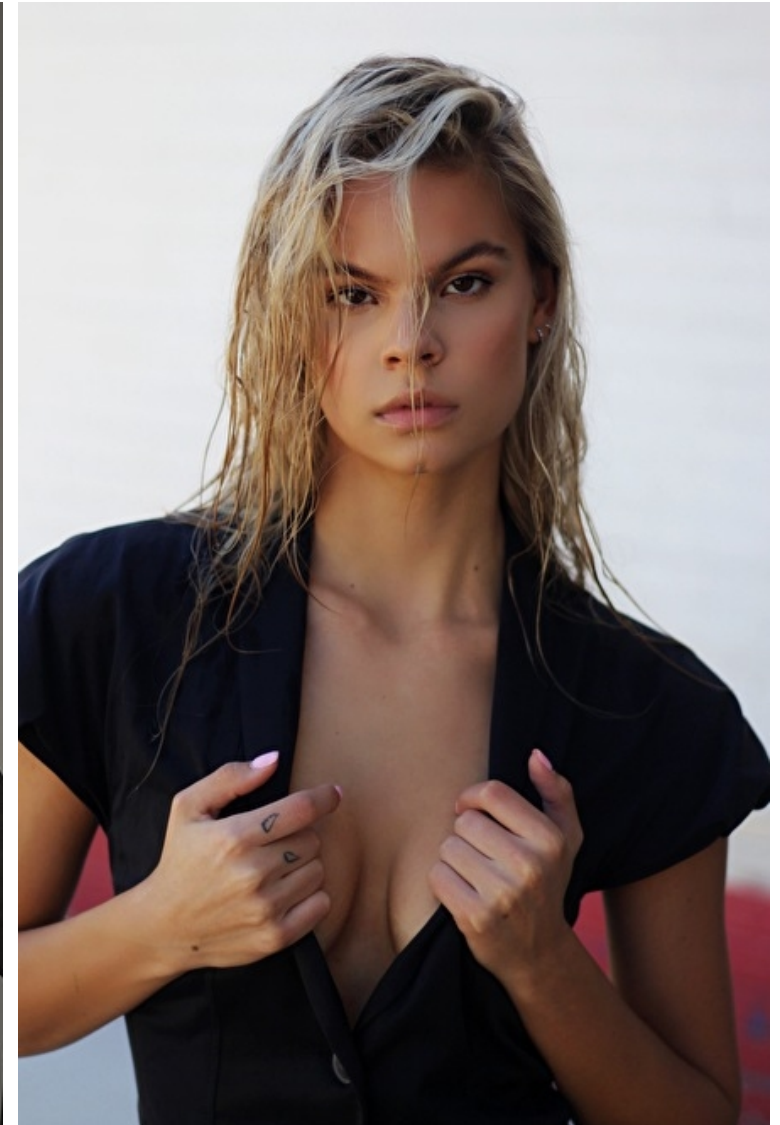

Select

MODEL MANAGEMENT

1400 Alton Rd Suite 103, Miami Beach, 33139, Florida, United States

Phone: (305) 672-6342 Fax: (305) 672-1749 Email: info.miami@selectmodel.com Website: <https://www.selectmodel.com/>

SOFIA C.

Height 175cm / 5' 9.0"

Size EU/US 32 / 2

Bust 81cm / 32"

Waist 61cm / 24"

Hips 89cm / 35"

Shoes EU/US/UK 39 / 8 / 6

Eyes Brown

Hair Dark blond

Location FL