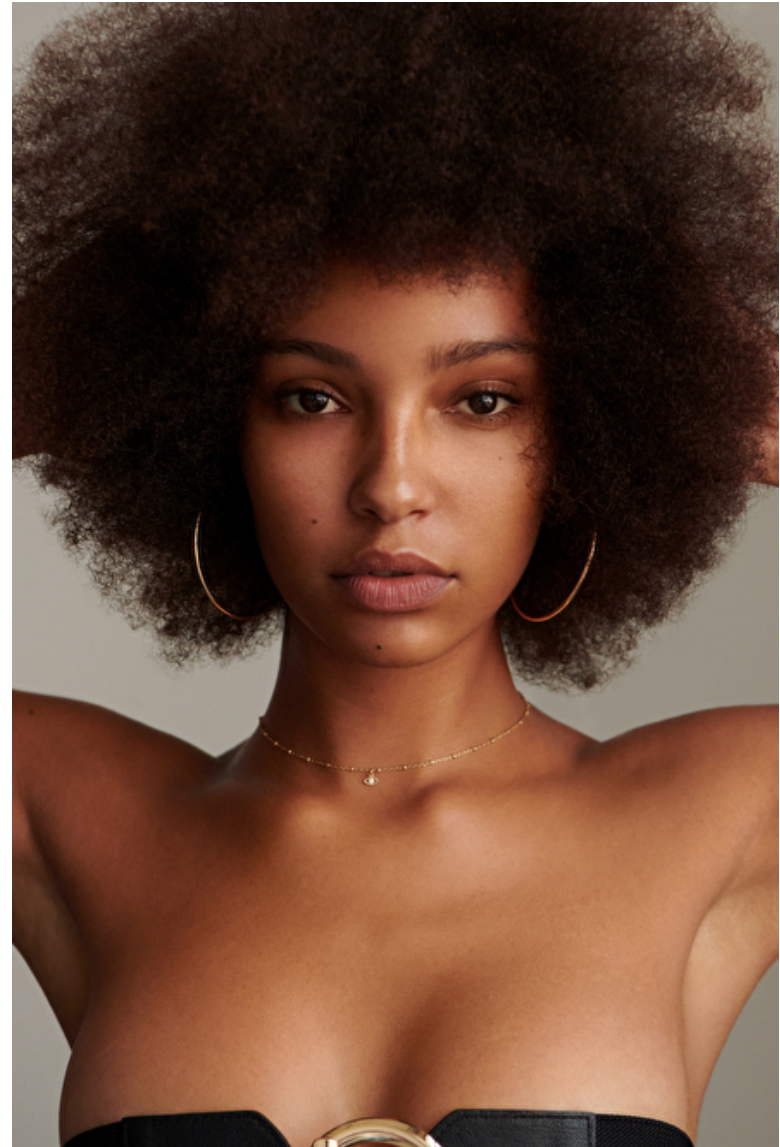

Select

MODEL MANAGEMENT

1400 Alton Rd Suite 103, Miami Beach, 33139, Florida, United States

Phone: (305) 672-6342 Fax: (305) 672-1749 Email: info.miami@selectmodel.com Website: <https://www.selectmodel.com/>

Staci Lyon

Height 175cm / 5' 9.0"

Size EU/US 34 / 4

Bust 81cm / 32"

Waist 61cm / 24"

Hips 91cm / 36"

Shoes EU/US/UK 39 / 8 / 6

Eyes Brown

Hair Brown

Cup C