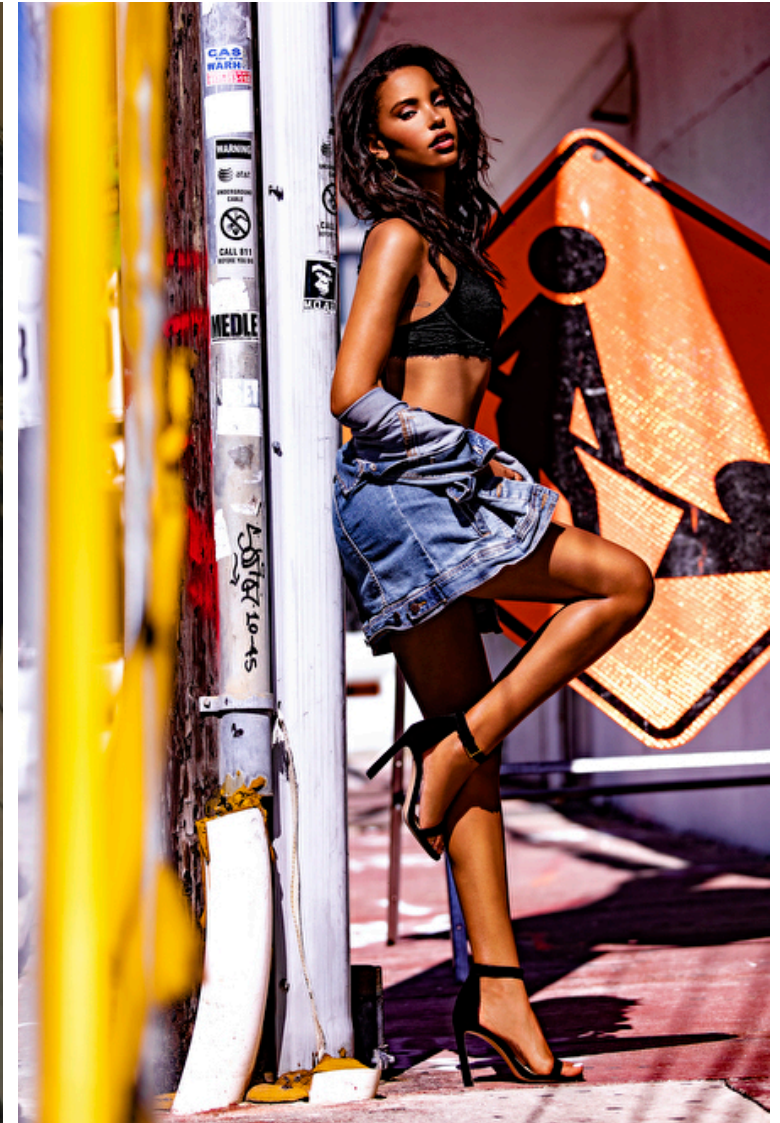

Select

MODEL MANAGEMENT

1400 Alton Rd Suite 103, Miami Beach, 33139, Florida, United States

Phone: (305) 672-6342 Fax: (305) 672-1749 Email: info.miami@selectmodel.com Website: <https://www.selectmodel.com/>

Staci Lyon

Height 175cm / 5' 9.0"

Size EU/US 34 / 4

Bust 81cm / 32"

Waist 61cm / 24"

Hips 91cm / 36"

Shoes EU/US/UK 39 / 8 / 6

Eyes Brown

Hair Brown

Cup C