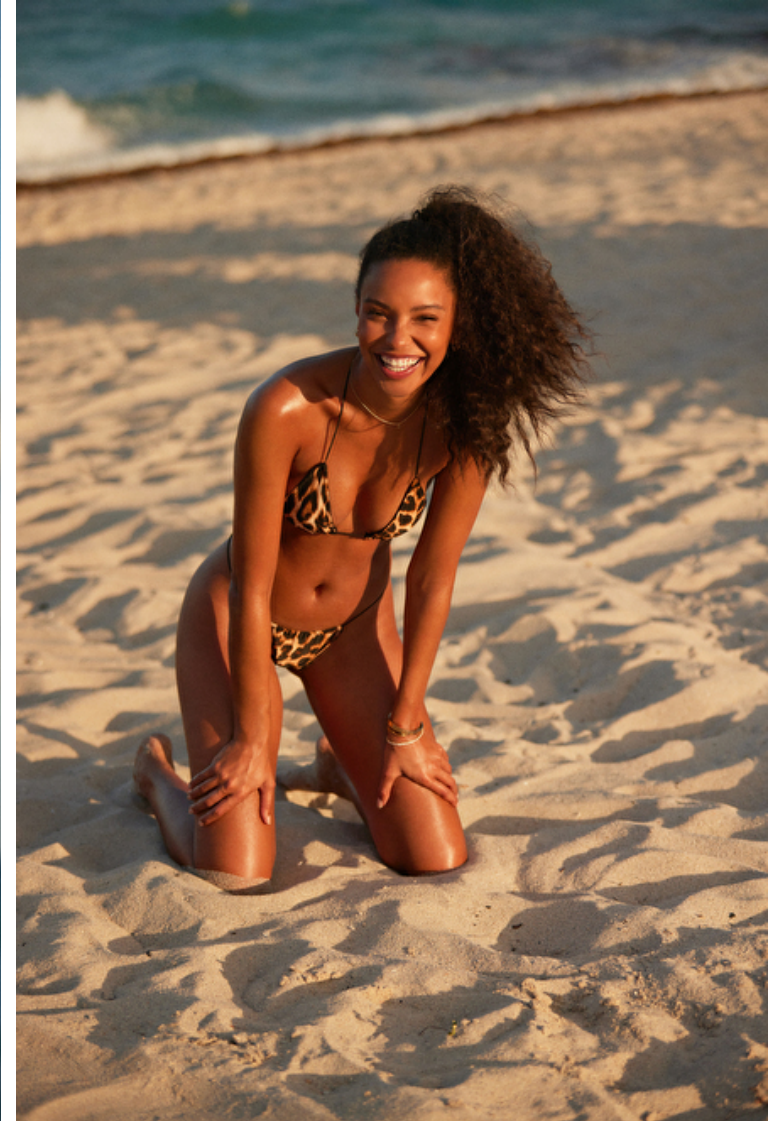

Select

MODEL MANAGEMENT

1400 Alton Rd Suite 103, Miami Beach, 33139, Florida, United States

Phone: (305) 672-6342 Fax: (305) 672-1749 Email: info.miami@selectmodel.com Website: <https://www.selectmodel.com/>

Staci Lyon

Height 175cm / 5' 9.0"

Size EU/US 34 / 4

Bust 81cm / 32"

Waist 61cm / 24"

Hips 91cm / 36"

Shoes EU/US/UK 39 / 8 / 6

Eyes Brown

Hair Brown

Cup C