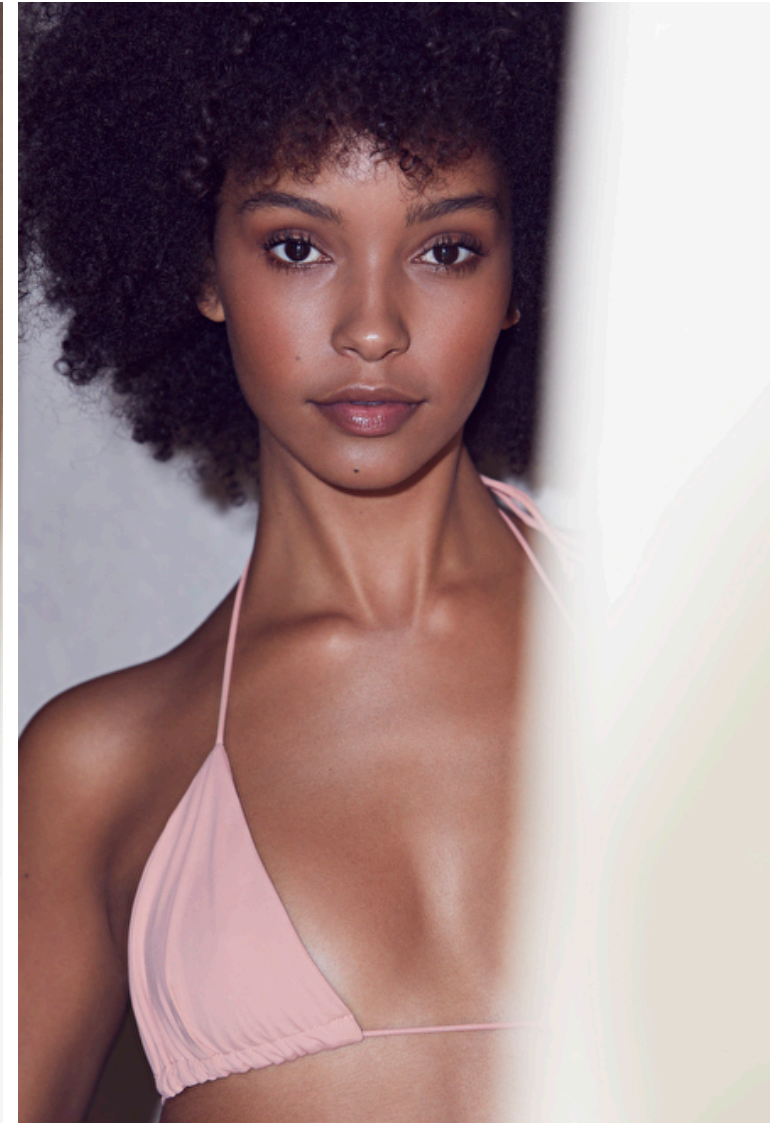

Select

MODEL MANAGEMENT

1400 Alton Rd Suite 103, Miami Beach, 33139, Florida, United States

Phone: (305) 672-6342 Fax: (305) 672-1749 Email: info.miami@selectmodel.com Website: <https://www.selectmodel.com/>

Staci Lyon

Height 175cm / 5' 9.0"

Size EU/US 34 / 4

Bust 81cm / 32"

Waist 61cm / 24"

Hips 91cm / 36"

Shoes EU/US/UK 39 / 8 / 6

Eyes Brown

Hair Brown

Cup C