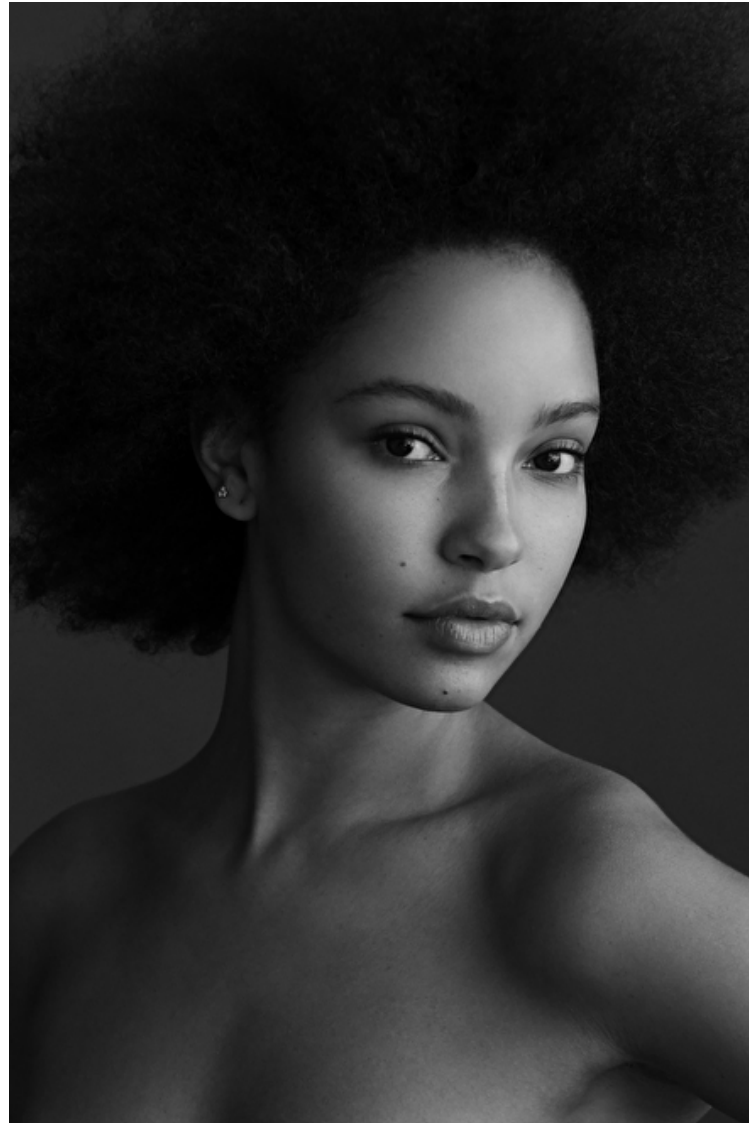

Select

MODEL MANAGEMENT

1400 Alton Rd Suite 103, Miami Beach, 33139, Florida, United States

Phone: (305) 672-6342 Fax: (305) 672-1749 Email: info.miami@selectmodel.com Website: <https://www.selectmodel.com/>

Staci Lyon

Height 175cm / 5' 9.0"

Size EU/US 34 / 4

Bust 81cm / 32"

Waist 61cm / 24"

Hips 94cm / 37"

Shoes EU/US/UK 39 / 8 / 6

Eyes Brown

Hair Brown

Cup C