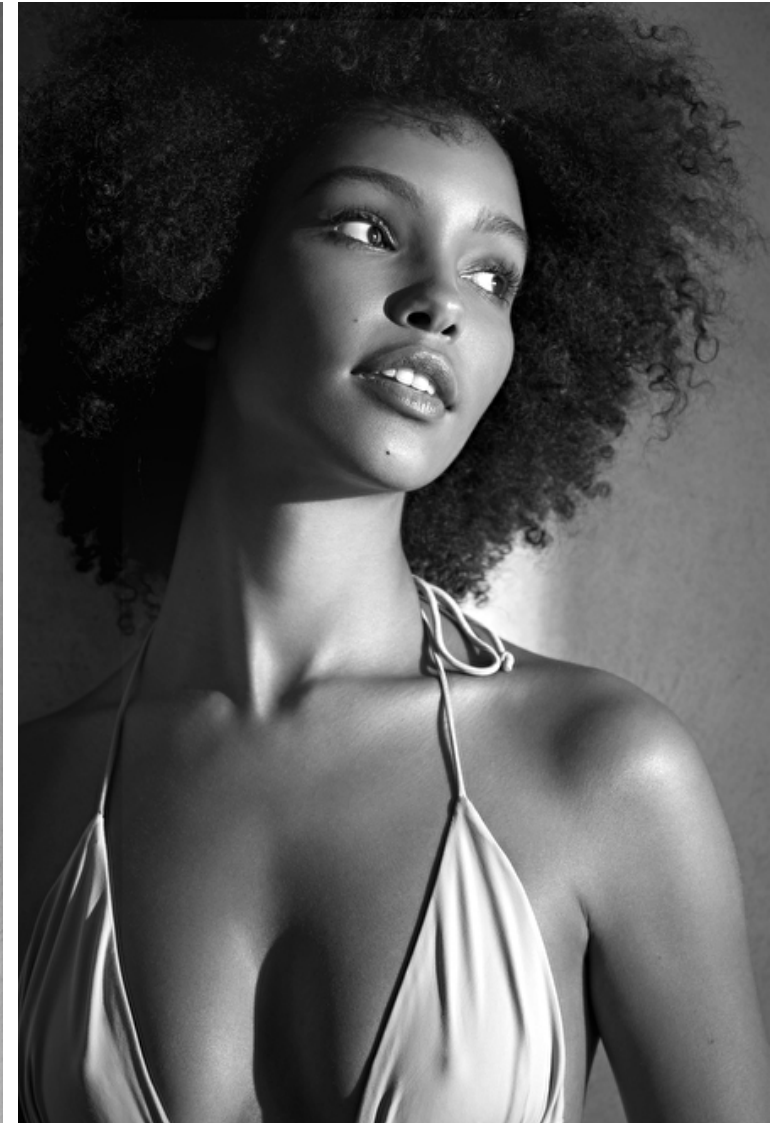

Select

MODEL MANAGEMENT

1400 Alton Rd Suite 103, Miami Beach, 33139, Florida, United States

Phone: (305) 672-6342 Fax: (305) 672-1749 Email: info.miami@selectmodel.com Website: <https://www.selectmodel.com/>

Staci Lyon

Height 175cm / 5' 9.0"

Size EU/US 34 / 4

Bust 81cm / 32"

Waist 61cm / 24"

Hips 94cm / 37"

Shoes EU/US/UK 39 / 8 / 6

Eyes Brown

Hair Brown

Cup C