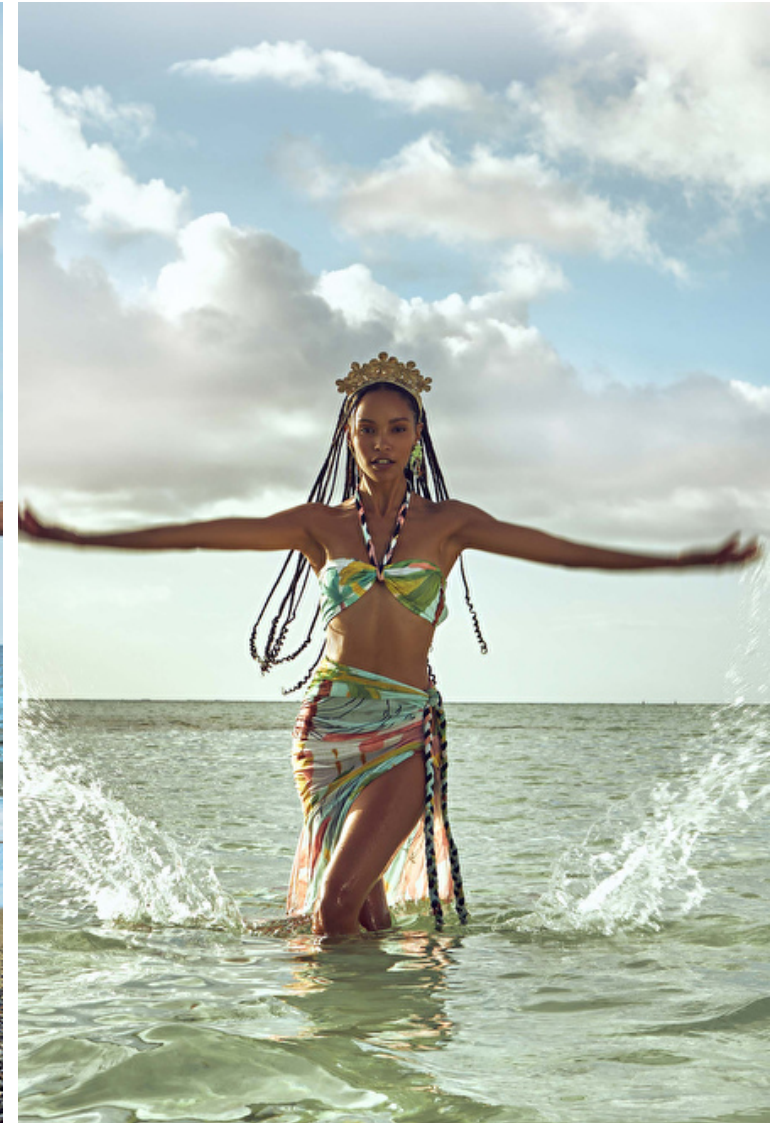

Select

MODEL MANAGEMENT

1400 Alton Rd Suite 103, Miami Beach, 33139, Florida, United States

Phone: (305) 672-6342 Fax: (305) 672-1749 Email: info.miami@selectmodel.com Website: <https://www.selectmodel.com/>

Staci Lyon

Height 175cm / 5' 9.0"

Size EU/US 34 / 4

Bust 81cm / 32"

Waist 61cm / 24"

Hips 91cm / 36"

Shoes EU/US/UK 39 / 8 / 6

Eyes Brown

Hair Brown

Cup C