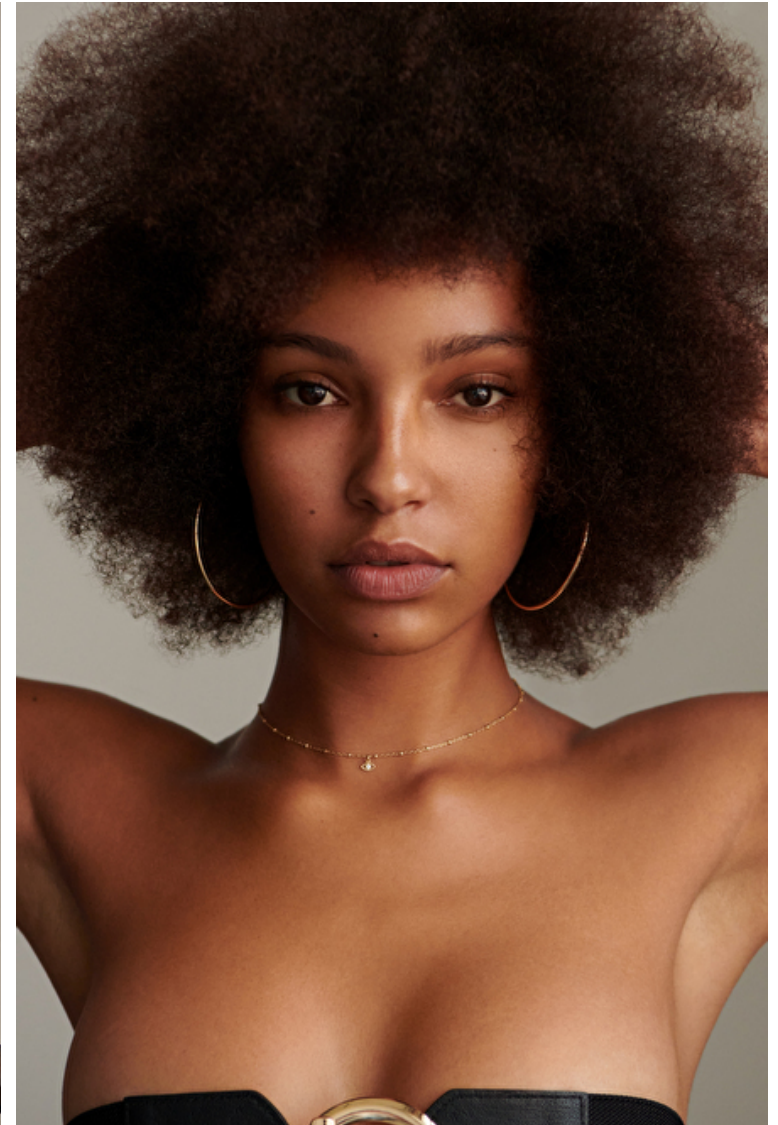

Select

MODEL MANAGEMENT

1400 Alton Rd Suite 103, Miami Beach, 33139, Florida, United States

Phone: (305) 672-6342 Fax: (305) 672-1749 Email: info.miami@selectmodel.com Website: <https://www.selectmodel.com/>

Staci Lyon

Height 175cm / 5' 9.0"

Size EU/US 34 / 4

Bust 81cm / 32"

Waist 61cm / 24"

Hips 94cm / 37"

Shoes EU/US/UK 39 / 8 / 6

Eyes Brown

Hair Brown

Cup C