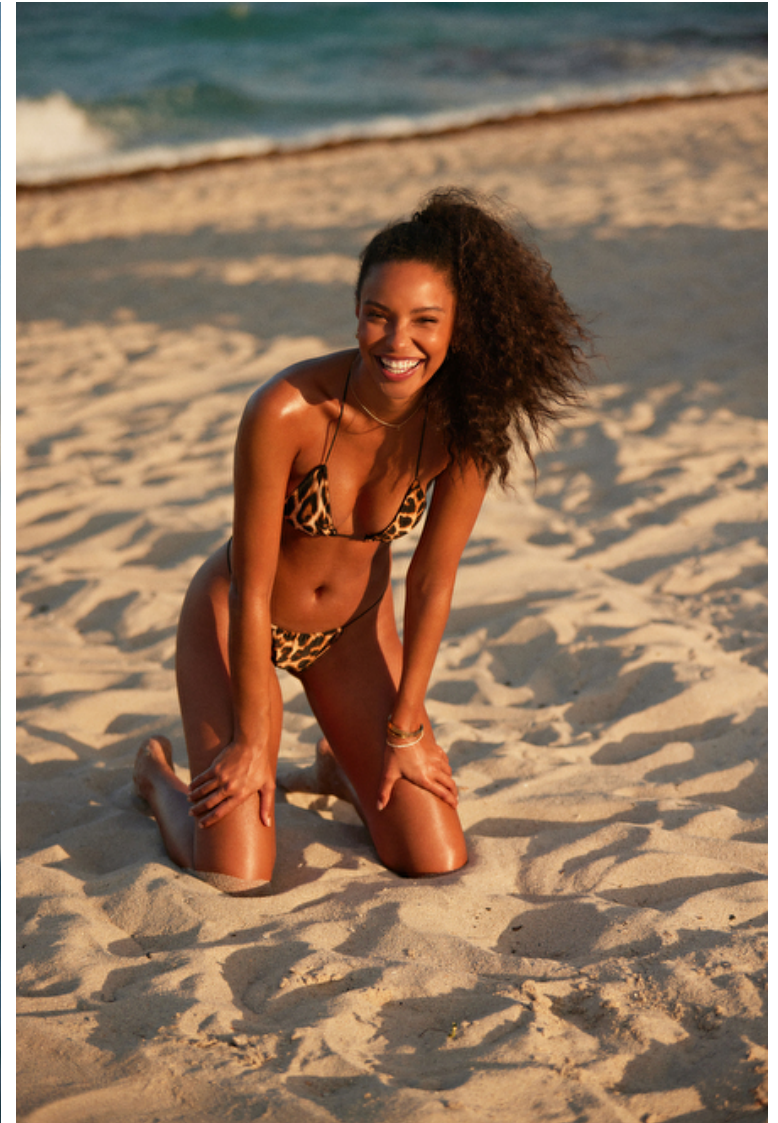

Select

MODEL MANAGEMENT

1400 Alton Rd Suite 103, Miami Beach, 33139, Florida, United States

Phone: (305) 672-6342 Fax: (305) 672-1749 Email: info.miami@selectmodel.com Website: <https://www.selectmodel.com/>

Staci Lyon

Height 175cm / 5' 9.0"

Size EU/US 34 / 4

Bust 81cm / 32"

Waist 61cm / 24"

Hips 94cm / 37"

Shoes EU/US/UK 39 / 8 / 6

Eyes Brown

Hair Brown

Cup C