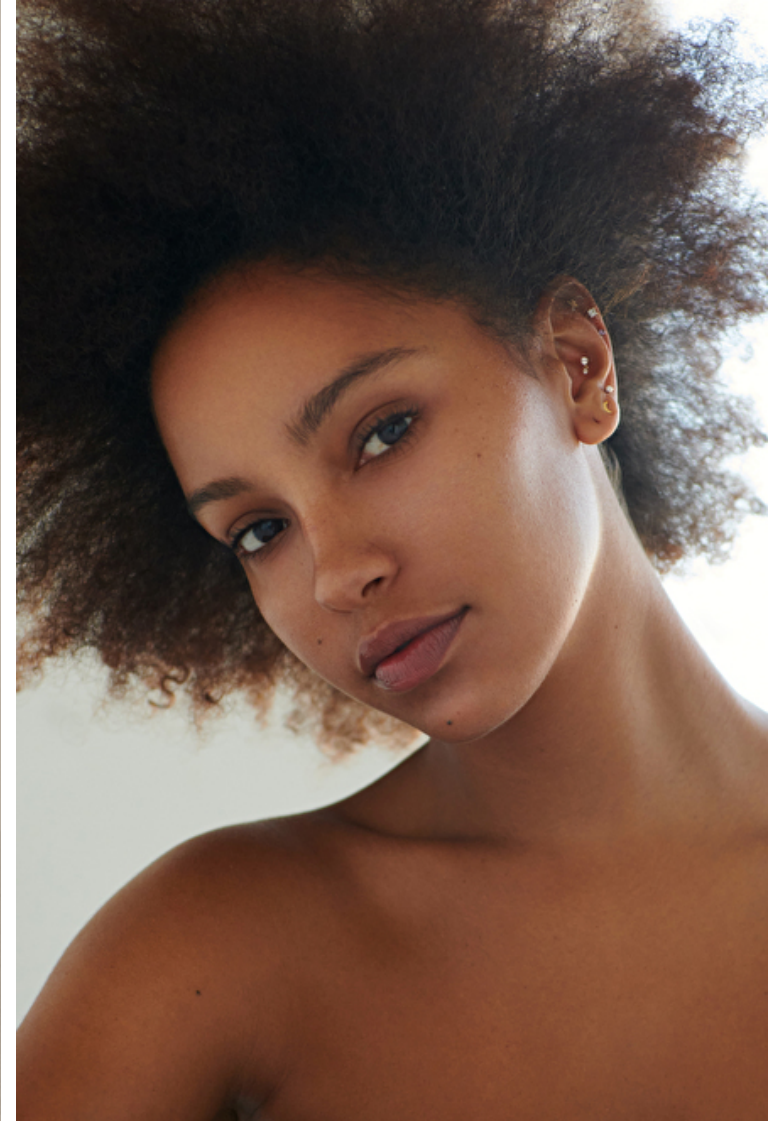

Select

MODEL MANAGEMENT

1400 Alton Rd Suite 103, Miami Beach, 33139, Florida, United States

Phone: (305) 672-6342 Fax: (305) 672-1749 Email: info.miami@selectmodel.com Website: <https://www.selectmodel.com/>

Staci Lyon

Height 175cm / 5' 9.0"

Size EU/US 34 / 4

Bust 81cm / 32"

Waist 61cm / 24"

Hips 91cm / 36"

Shoes EU/US/UK 39 / 8 / 6

Eyes Brown

Hair Brown

Cup C