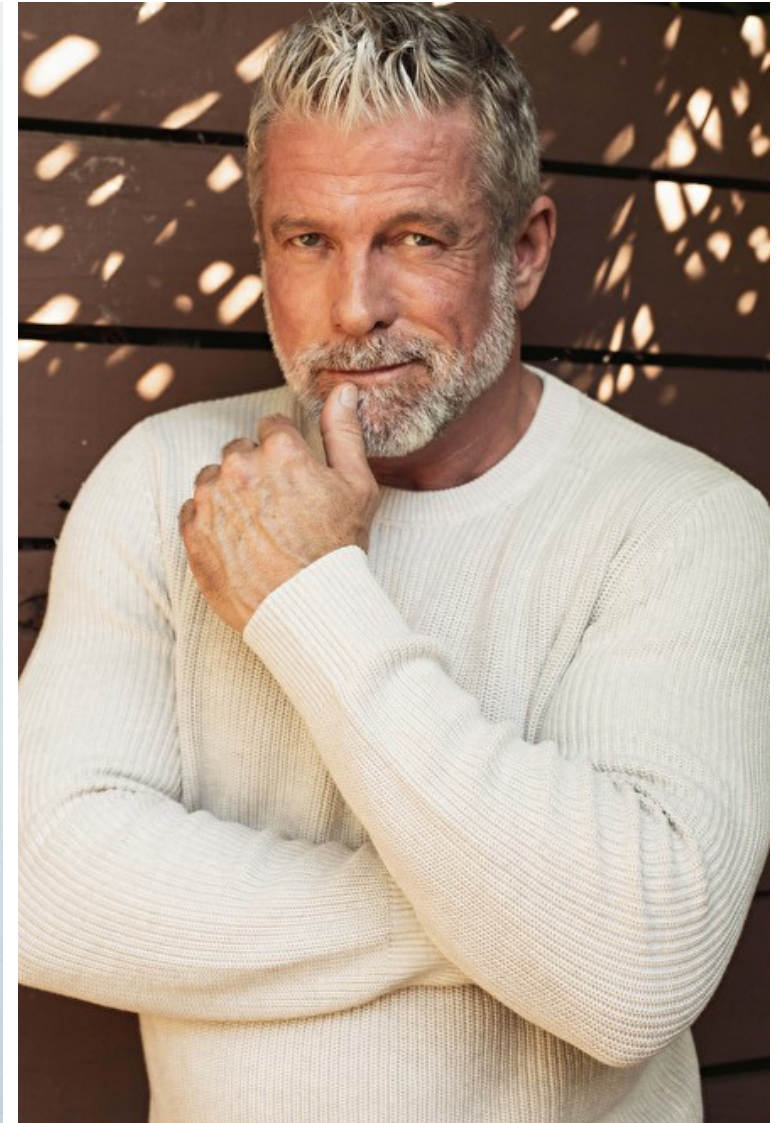

Shoes EU/US/UK 44 / 11 / 9.5

Eyes Blue

Hair Salt and pepper

Inseam 84cm / 33"

Neck 44cm / 17.5"

Sleeve 89cm / 35"

Suit size 54cm / 44"

Suit cut Regular