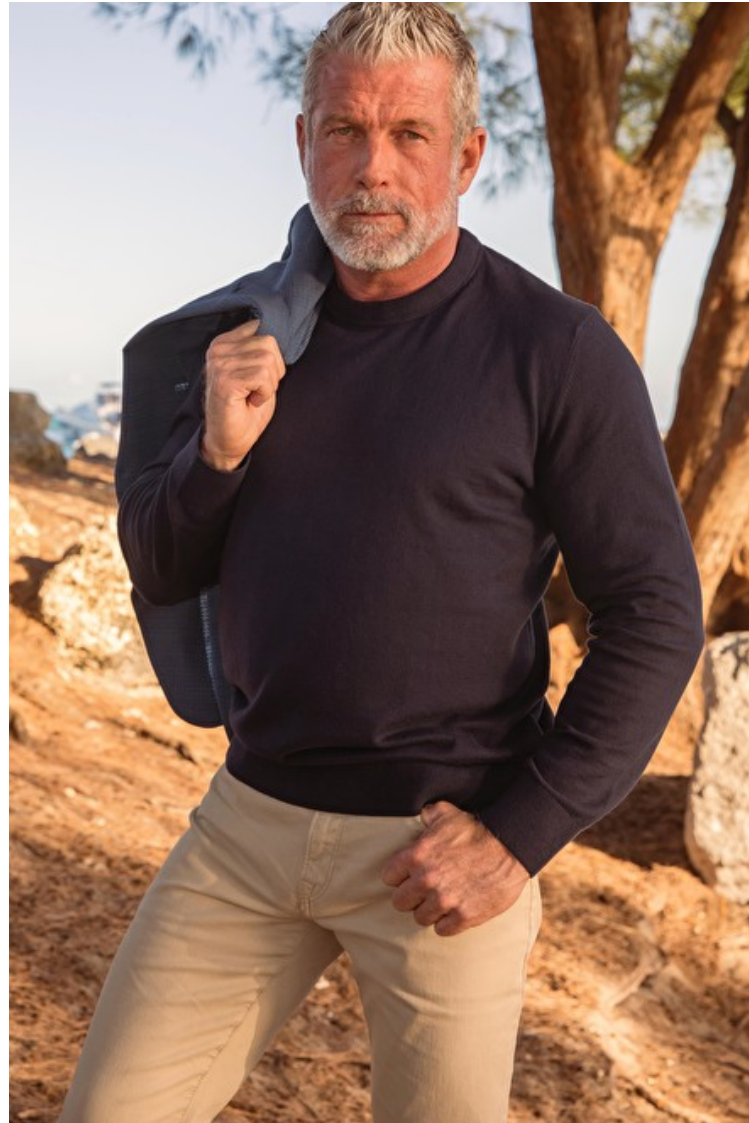

Select

MODEL MANAGEMENT

1400 Alton Rd Suite 103, Miami Beach, 33139, Florida, United States

Phone: (305) 672-6342 Fax: (305) 672-1749 Email: info.miami@selectmodel.com Website: <https://www.selectmodel.com/>

Stephen Diehl

Height 185cm / 6' 1.0"

Chest 112cm / 44"

Waist 81cm / 32"

Shoes EU/US/UK 44 / 11 / 9.5

Eyes Blue

Hair Salt and pepper

Inseam 84cm / 33"

Neck 44cm / 17.5"

Sleeve 89cm / 35"

Suit size 54cm / 44"

Suit cut Regular