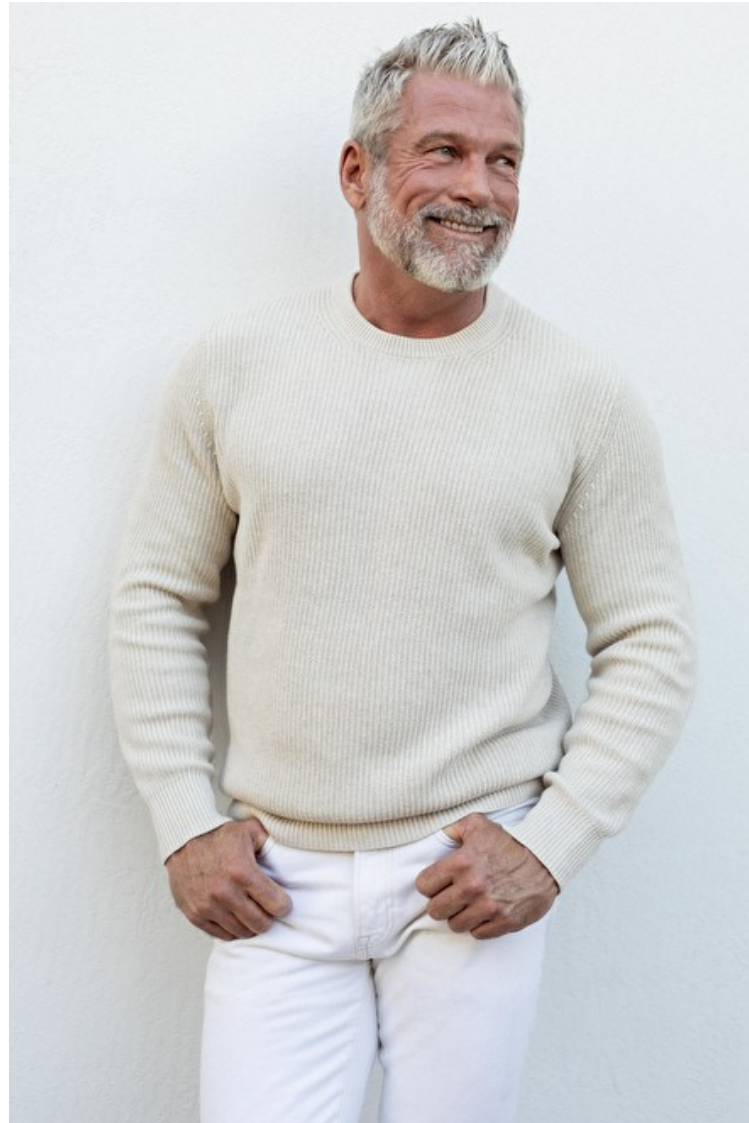

Shoes EU/US/UK 44 / 11 / 9.5

Eyes Blue

Hair Salt and pepper

Inseam 84cm / 33"

Neck 44cm / 17.5"

Sleeve 89cm / 35"

Suit size 54cm / 44"

Suit cut Regular