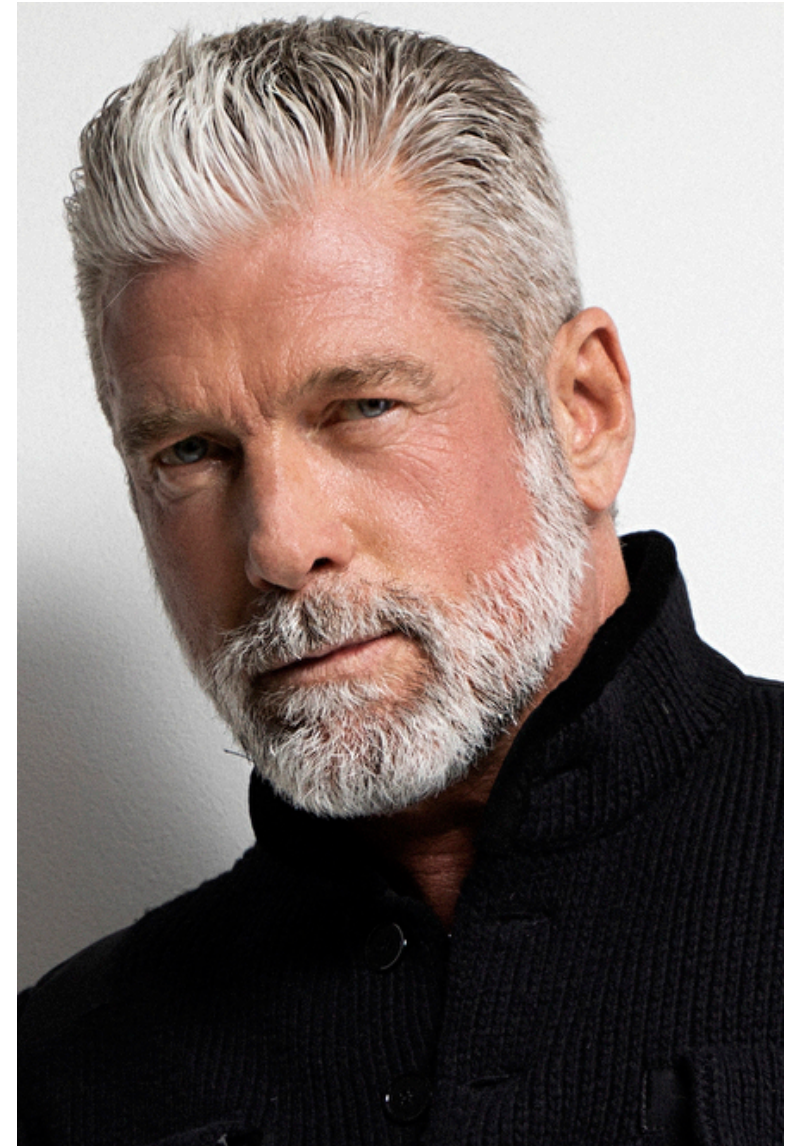

Select

MODEL MANAGEMENT

1400 Alton Rd Suite 103, Miami Beach, 33139, Florida, United States

Phone: (305) 672-6342 Fax: (305) 672-1749 Email: info.miami@selectmodel.com Website: <https://www.selectmodel.com/>

Stephen Diehl

Height 185cm / 6' 1.0"

Chest 112cm / 44"

Waist 81cm / 32"

Shoes EU/US/UK 44 / 11 / 9.5

Eyes Blue

Hair Salt and pepper

Inseam 84cm / 33"

Neck 44cm / 17.5"

Sleeve 89cm / 35"

Suit size 54cm / 44"

Suit cut Regular