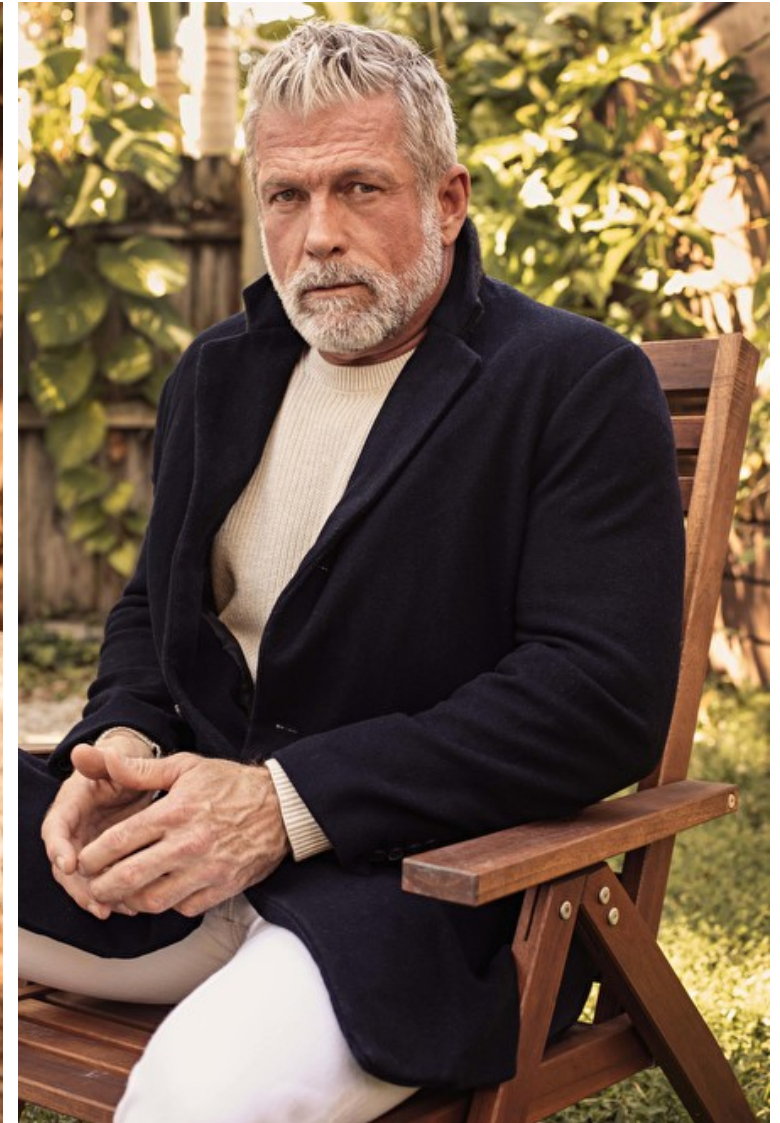

Select

MODEL MANAGEMENT

1400 Alton Rd Suite 103, Miami Beach, 33139, Florida, United States

Phone: (305) 672-6342 Fax: (305) 672-1749 Email: info.miami@selectmodel.com Website: <https://www.selectmodel.com/>

Stephen Diehl

Height 185cm / 6' 1.0"

Chest 112cm / 44"

Waist 81cm / 32"

Shoes EU/US/UK 44 / 11 / 9.5

Eyes Blue

Hair Salt and pepper

Inseam 84cm / 33"

Neck 44cm / 17.5"

Sleeve 89cm / 35"

Suit size 54cm / 44"

Suit cut Regular