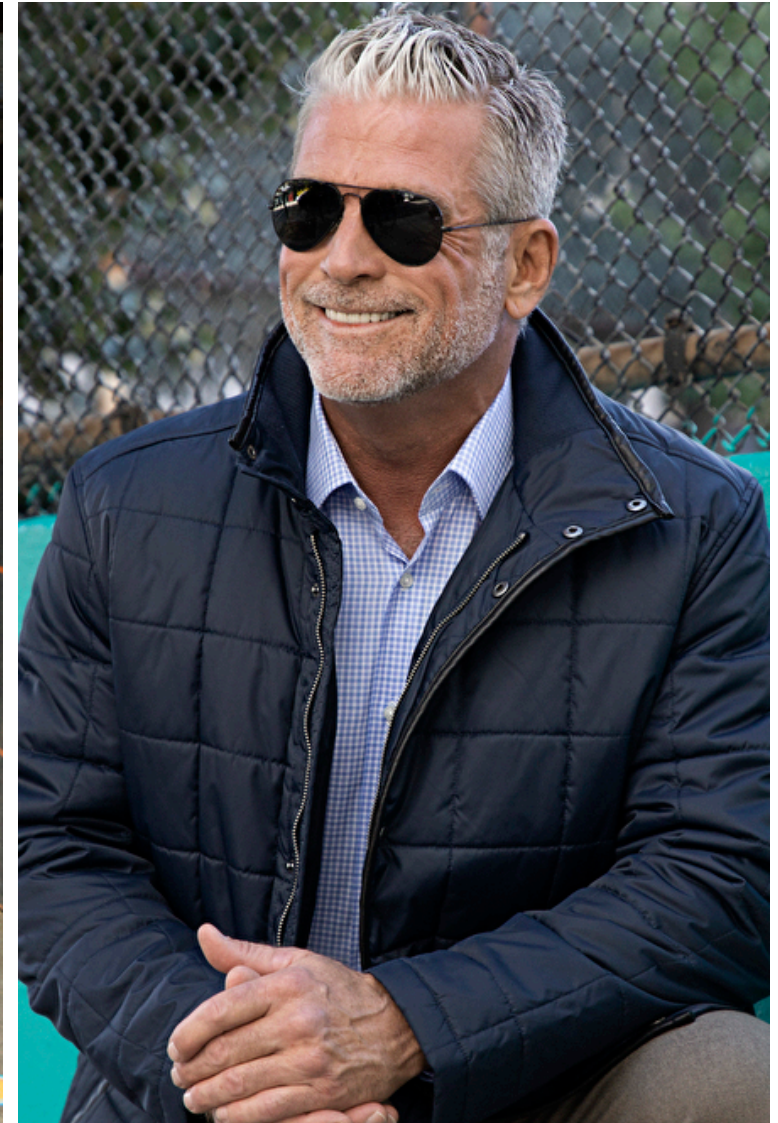

Select

MODEL MANAGEMENT

1400 Alton Rd Suite 103, Miami Beach, 33139, Florida, United States

Phone: (305) 672-6342 Fax: (305) 672-1749 Email: info.miami@selectmodel.com Website: <https://www.selectmodel.com/>

Stephen Diehl

Height 185cm / 6' 1.0"

Chest 112cm / 44"

Waist 81cm / 32"

Shoes EU/US/UK 44 / 11 / 9.5

Eyes Blue

Hair Salt and pepper

Inseam 84cm / 33"

Neck 44cm / 17.5"

Sleeve 89cm / 35"

Suit size 54cm / 44"

Suit cut Regular