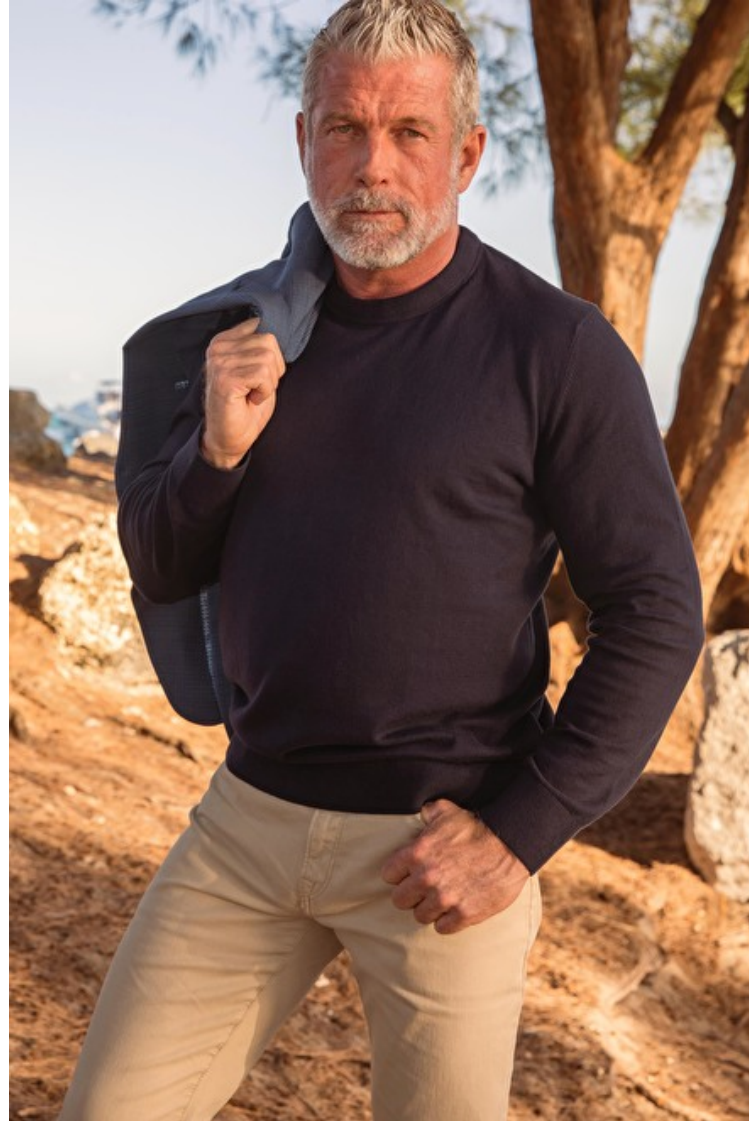

Select

MODEL MANAGEMENT

1400 Alton Rd Suite 103, Miami Beach, 33139, Florida, United States

Phone: (305) 672-6342 Fax: (305) 672-1749 Email: info.miami@selectmodel.com Website: <https://www.selectmodel.com/>

Stephen Diehl

Height 185cm / 6' 1.0"

Chest 112cm / 44"

Waist 81cm / 32"

Shoes EU/US/UK 44 / 11 / 9.5

Eyes Blue

Hair Salt and pepper

Inseam 84cm / 33"

Neck 44cm / 17.5"

Sleeve 89cm / 35"

Suit size 54cm / 44"

Suit cut Regular