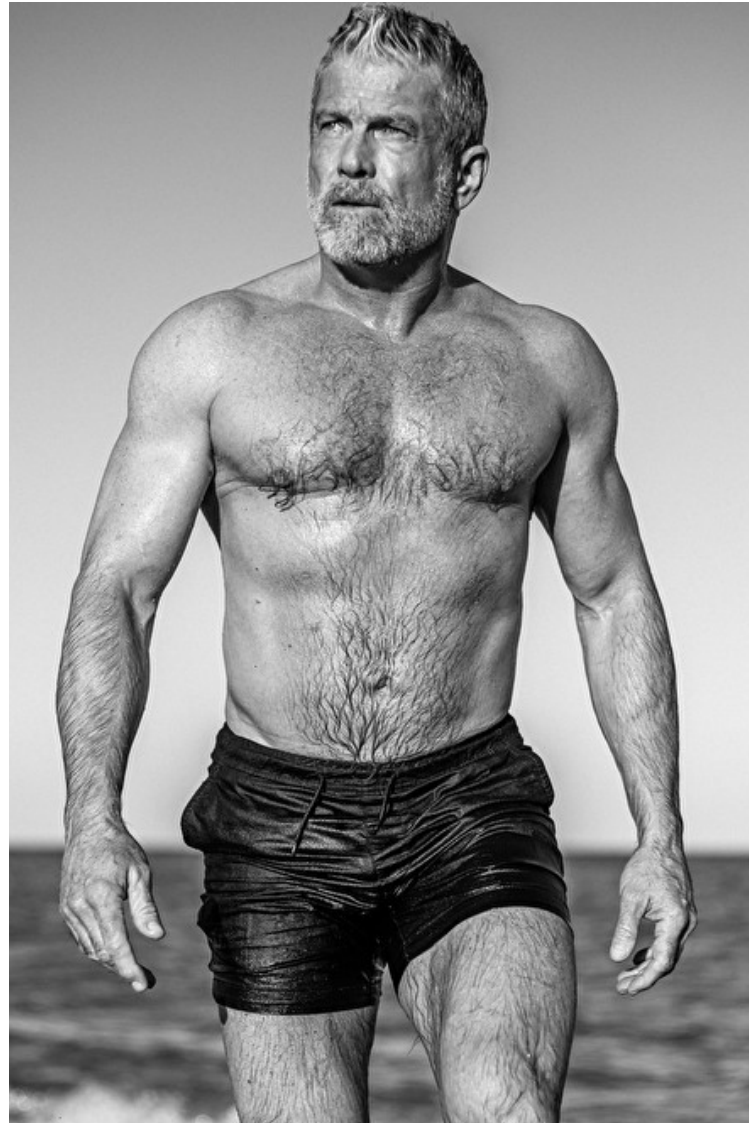

Select

MODEL MANAGEMENT

1400 Alton Rd Suite 103, Miami Beach, 33139, Florida, United States

Phone: (305) 672-6342 Fax: (305) 672-1749 Email: info.miami@selectmodel.com Website: <https://www.selectmodel.com/>

Stephen Diehl

Height 185cm / 6' 1.0"

Chest 112cm / 44"

Waist 81cm / 32"

Shoes EU/US/UK 44 / 11 / 9.5

Eyes Blue

Hair Salt and pepper

Inseam 84cm / 33"

Neck 44cm / 17.5"

Sleeve 89cm / 35"

Suit size 54cm / 44"

Suit cut Regular