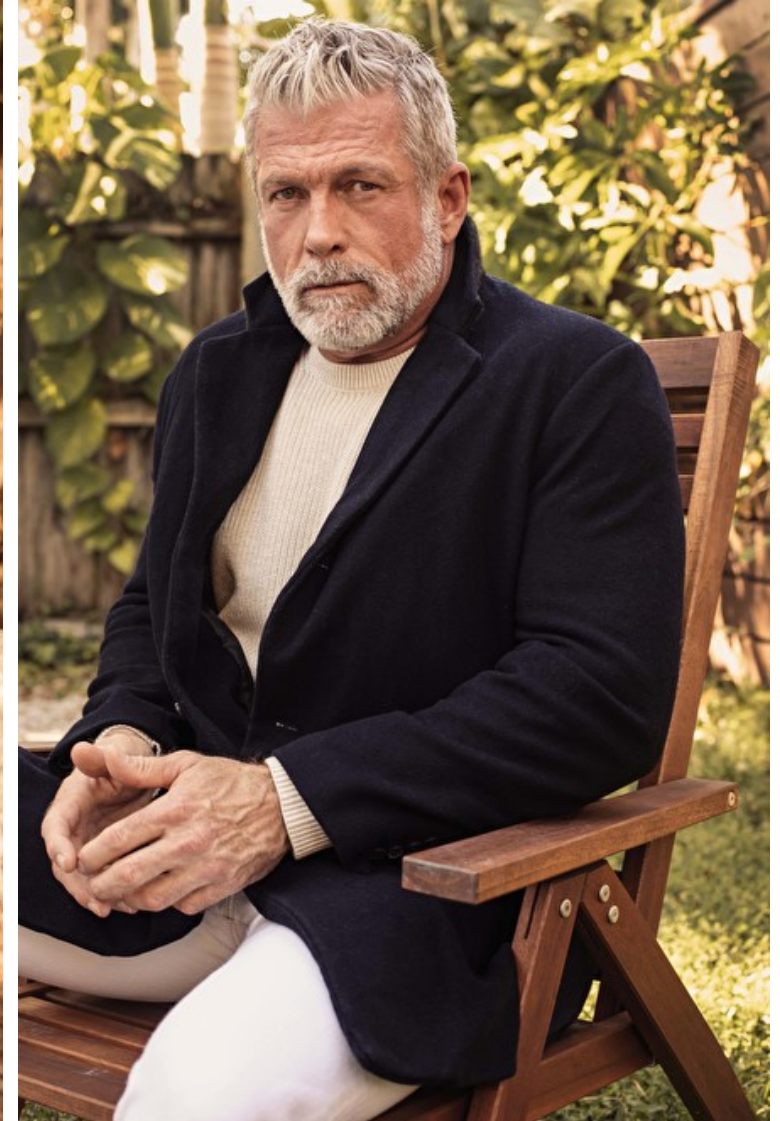

Select

MODEL MANAGEMENT

1400 Alton Rd Suite 103, Miami Beach, 33139, Florida, United States

Phone: (305) 672-6342 Fax: (305) 672-1749 Email: info.miami@selectmodel.com Website: <https://www.selectmodel.com/>

Stephen Diehl

Height 185cm / 6' 1.0"

Chest 112cm / 44"

Waist 81cm / 32"

Shoes EU/US/UK 44 / 11 / 9.5

Eyes Blue

Hair Salt and pepper

Inseam 84cm / 33"

Neck 44cm / 17.5"

Sleeve 89cm / 35"

Suit size 54cm / 44"

Suit cut Regular