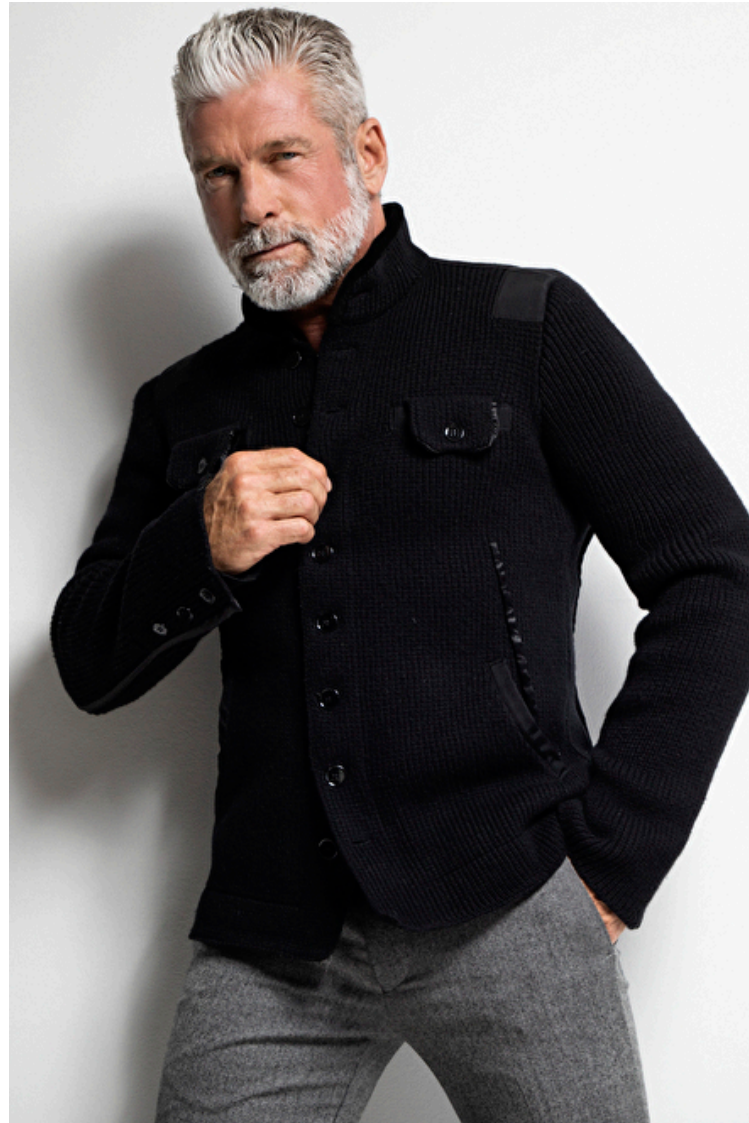

Select

MODEL MANAGEMENT

1400 Alton Rd Suite 103, Miami Beach, 33139, Florida, United States

Phone: (305) 672-6342 Fax: (305) 672-1749 Email: info.miami@selectmodel.com Website: <https://www.selectmodel.com/>

Stephen Diehl

Height 185cm / 6' 1.0"

Chest 112cm / 44"

Waist 81cm / 32"

Shoes EU/US/UK 44 / 11 / 9.5

Eyes Blue

Hair Salt and pepper

Inseam 84cm / 33"

Neck 44cm / 17.5"

Sleeve 89cm / 35"

Suit size 54cm / 44"

Suit cut Regular