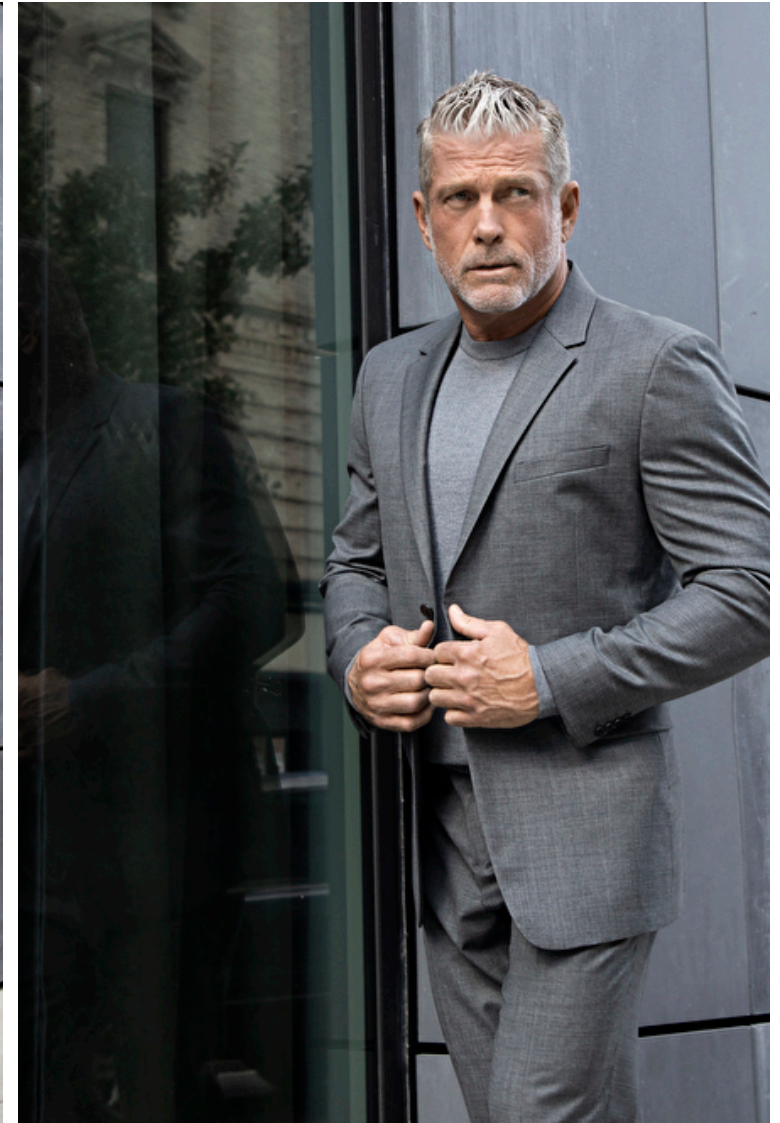

Select

MODEL MANAGEMENT

1400 Alton Rd Suite 103, Miami Beach, 33139, Florida, United States

Phone: (305) 672-6342 Fax: (305) 672-1749 Email: info.miami@selectmodel.com Website: <https://www.selectmodel.com/>

Stephen Diehl

Height 185cm / 6' 1.0"

Chest 112cm / 44"

Waist 81cm / 32"

Shoes EU/US/UK 44 / 11 / 9.5

Eyes Blue

Hair Salt and pepper

Inseam 84cm / 33"

Neck 44cm / 17.5"

Sleeve 89cm / 35"

Suit size 54cm / 44"

Suit cut Regular