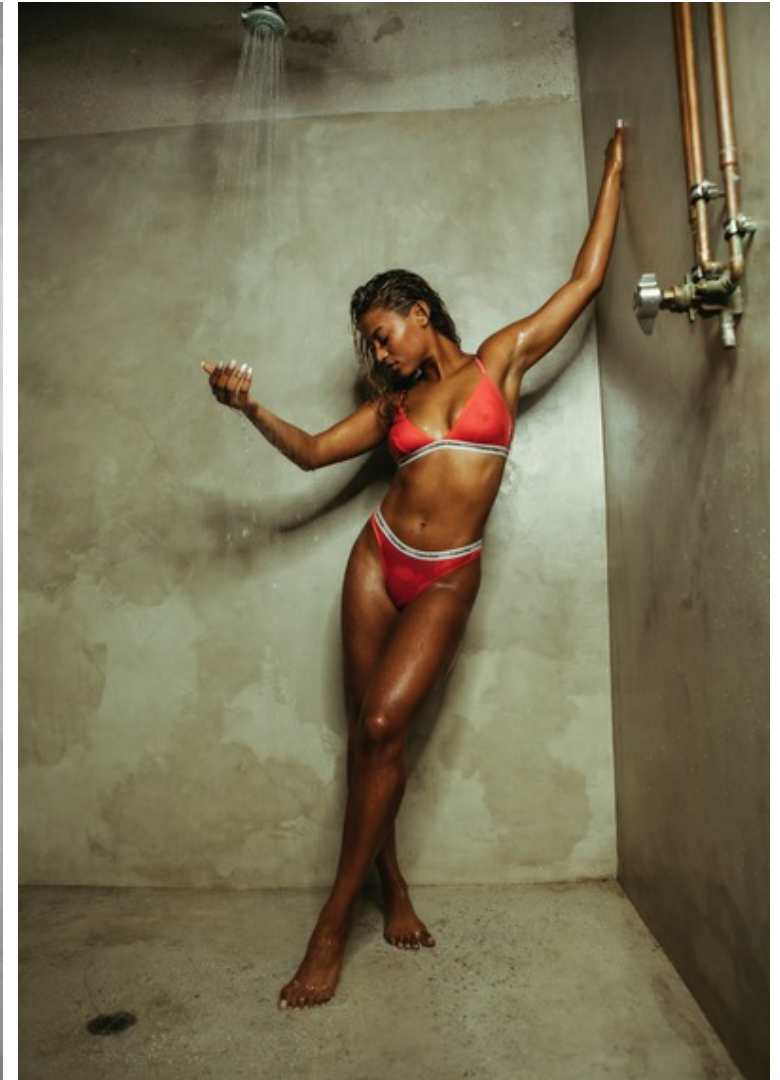

Select

MODEL MANAGEMENT

1400 Alton Rd Suite 103, Miami Beach, 33139, Florida, United States

Phone: (305) 672-6342 Fax: (305) 672-1749 Email: info.miami@selectmodel.com Website: <https://www.selectmodel.com/>

Sydney Taylor

Height 175cm / 5' 9.0"

Size EU/US 38 / 8

Bust 87cm / 34.5"

Waist 74cm / 29"

Hips 100cm / 39.5"

Shoes EU/US/UK 40 / 9 / 7

Eyes Brown

Hair Blond

Cup B