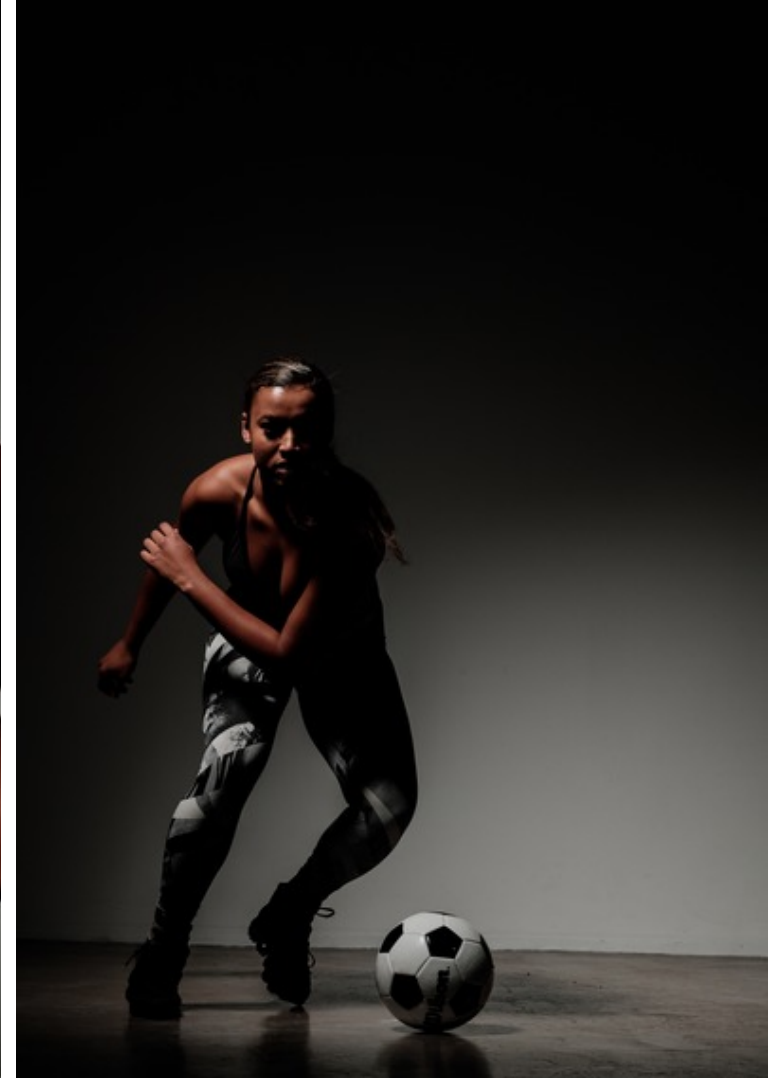

Select

MODEL MANAGEMENT

1400 Alton Rd Suite 103, Miami Beach, 33139, Florida, United States

Phone: (305) 672-6342 Fax: (305) 672-1749 Email: info.miami@selectmodel.com Website: <https://www.selectmodel.com/>

Sydney Taylor

Height 175cm / 5' 9.0"

Size EU/US 38 / 8

Bust 87cm / 34.5"

Waist 74cm / 29"

Hips 100cm / 39.5"

Shoes EU/US/UK 40 / 9 / 7

Eyes Brown

Hair Blond

Cup B