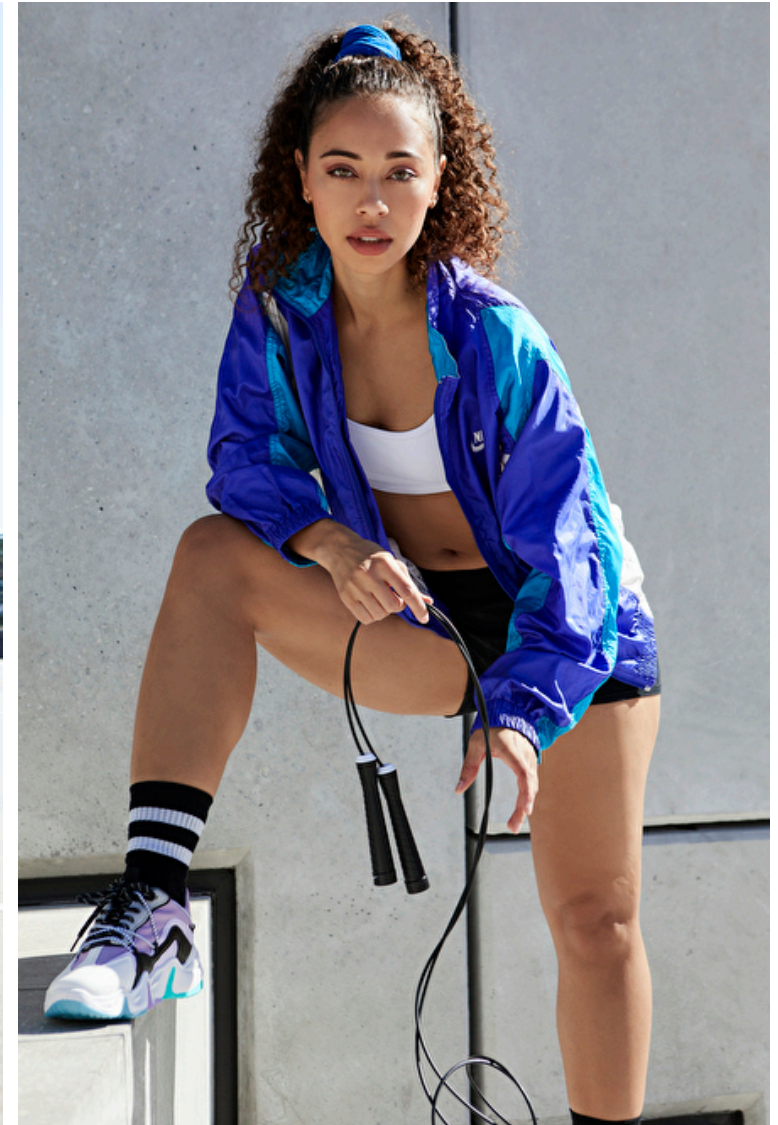

Taylor Spencer

Height 178cm / 5' 10.0"

Bust 84cm / 33"

Waist 63cm / 25"

Hips 97cm / 38"

Shoes EU/US/UK 40.5 / 9.5 / 7

Eyes Hazel

Hair Brown