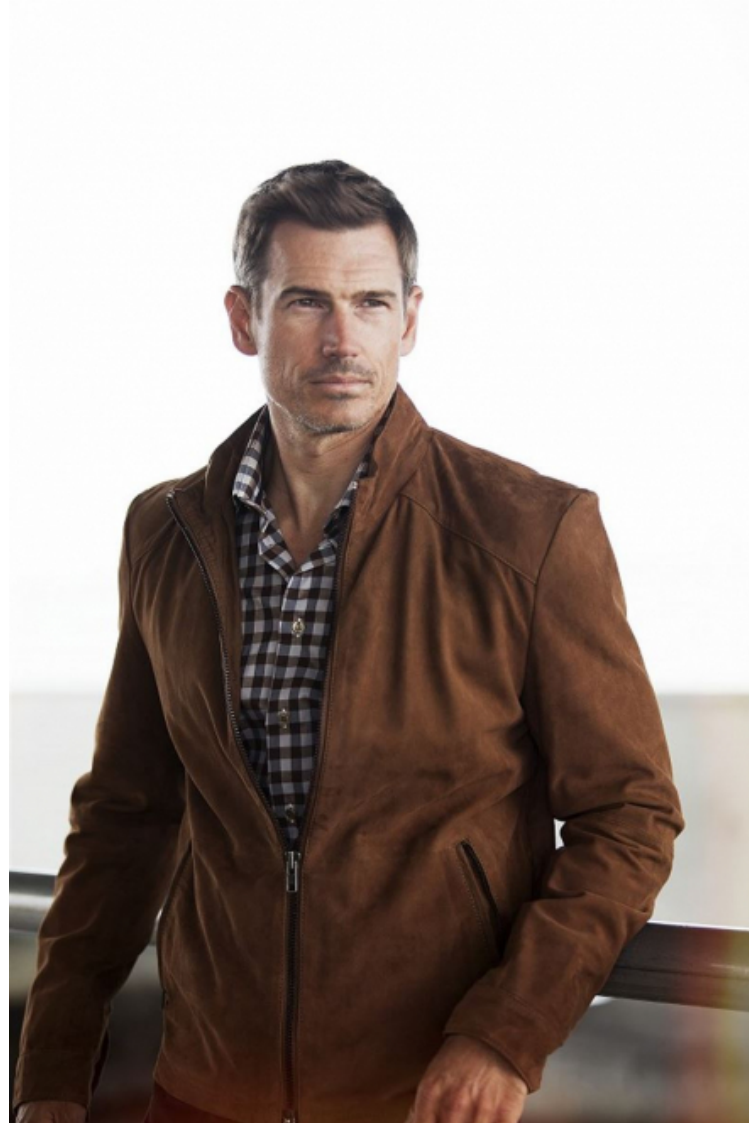

Select

MODEL MANAGEMENT

1400 Alton Rd Suite 103, Miami Beach, 33139, Florida, United States

Phone: (305) 672-6342 Fax: (305) 672-1749 Email: info.miami@selectmodel.com Website: <https://www.selectmodel.com/>

Thadeus Ragan

Height 184cm / 6' 0.5"

Waist 79cm / 31"

Shoes EU/US/UK 43 / 10.5 / 9

Hair Salt and pepper

Eyes Brown

Inseam 81cm / 32"

Suit size 50cm / 40"

Suit cut Regular