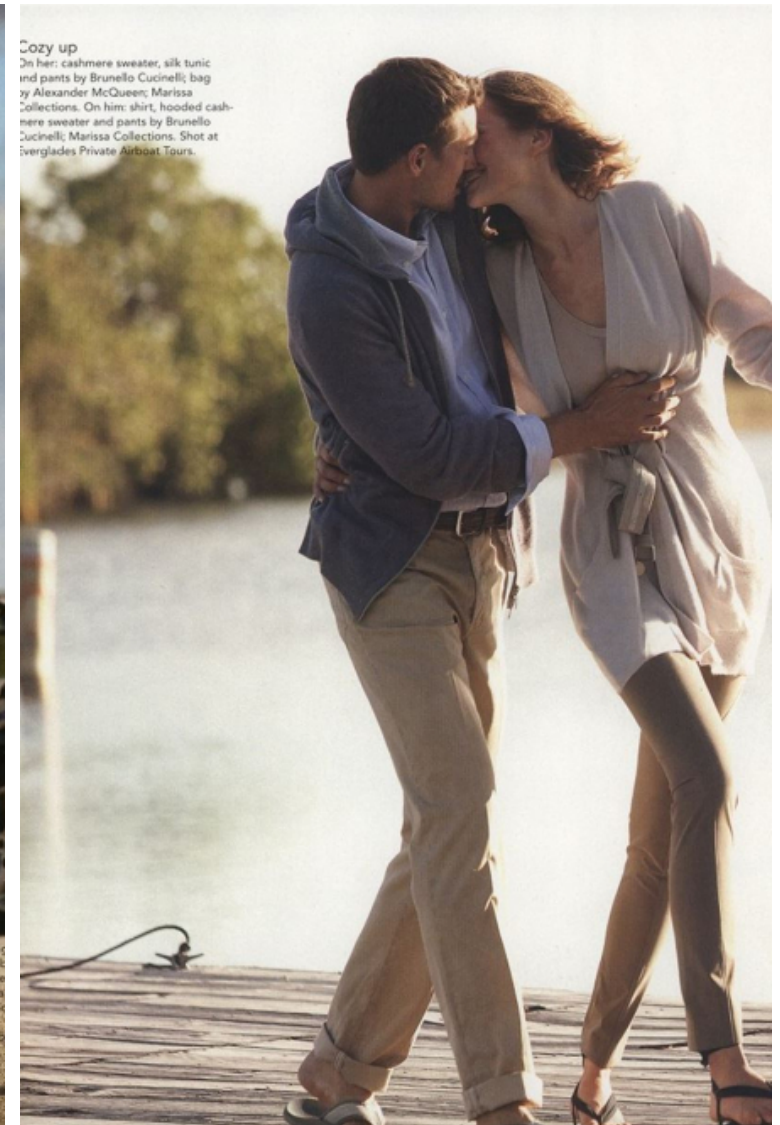

Select

MODEL MANAGEMENT

1400 Alton Rd Suite 103, Miami Beach, 33139, Florida, United States

Phone: (305) 672-6342 Fax: (305) 672-1749 Email: info.miami@selectmodel.com Website: <https://www.selectmodel.com/>

Thadeus Ragan

Height 184cm / 6' 0.5"

Waist 79cm / 31"

Shoes EU/US/UK 43 / 10.5 / 9

Hair Salt and pepper

Eyes Brown

Inseam 81cm / 32"

Suit size 50cm / 40"

Suit cut Regular