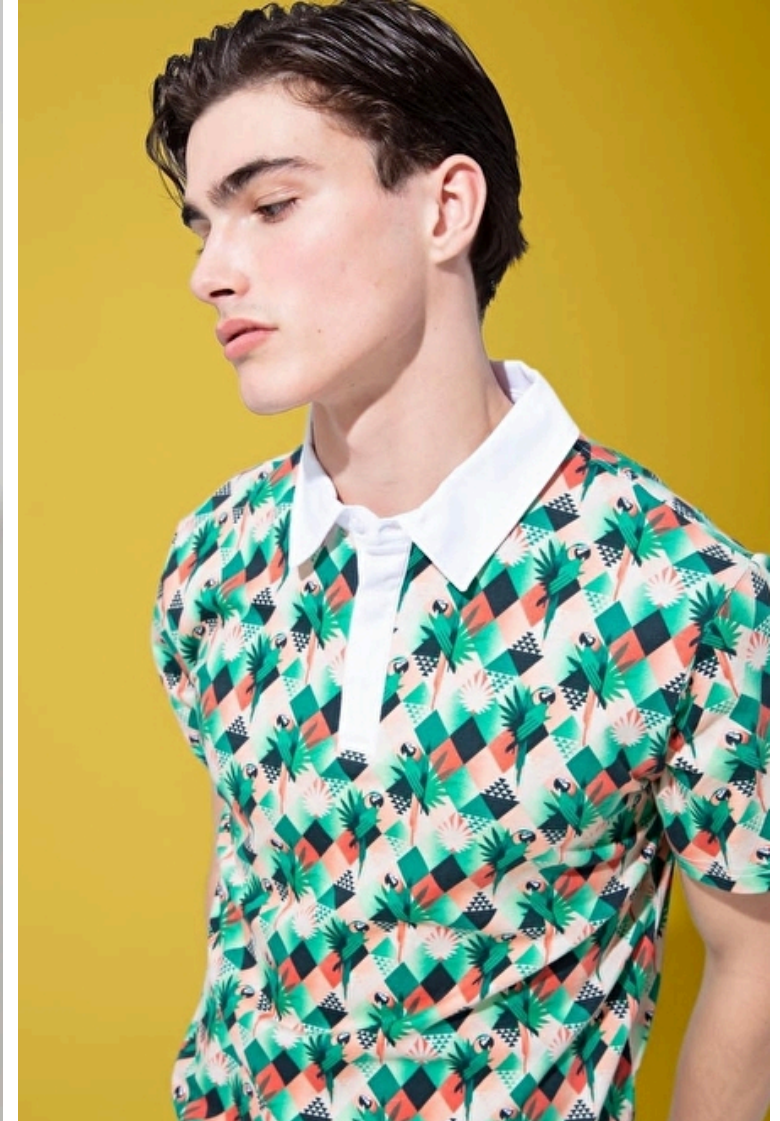

## Thomas Miller

Height 186cm / 6' 1.0"

Waist 80cm / 31.5"

Shoes EU/US/UK 44 / 11 / 9.5

Eyes Hazel

Hair Brown

Inseam 81cm / 32"

Neck 38cm / 15"