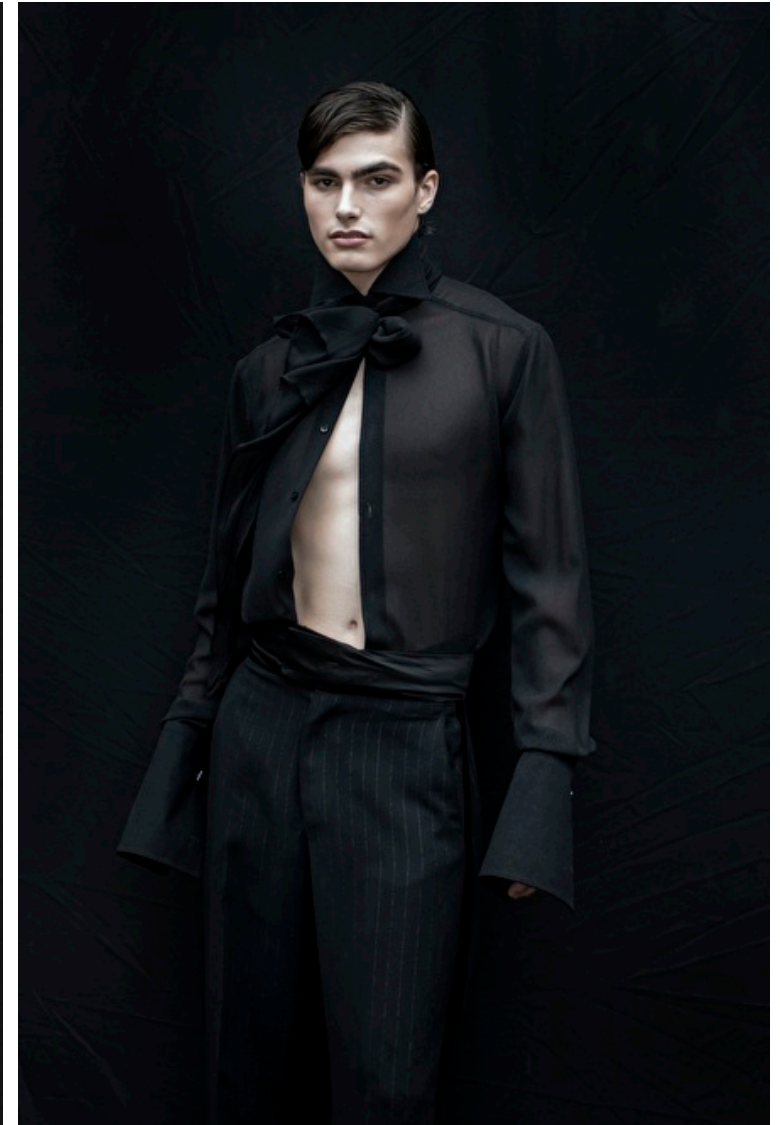

## Thomas Miller

Height 186cm / 6' 1.0"

Waist 80cm / 31.5"

Shoes EU/US/UK 44 / 11 / 9.5

Eyes Hazel

Hair Brown

Inseam 81cm / 32"

Neck 38cm / 15"