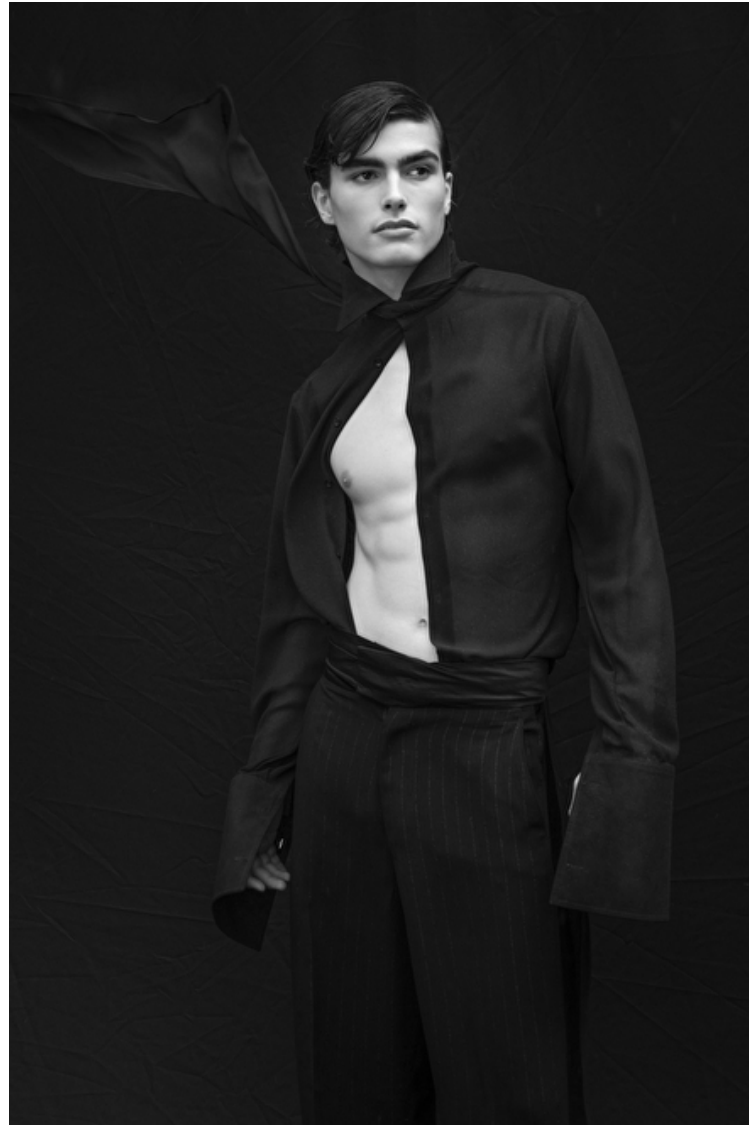

## Thomas Miller

Height 186cm / 6' 1.0"

Waist 80cm / 31.5"

Shoes EU/US/UK 44 / 11 / 9.5

Eyes Hazel

Hair Brown

Inseam 81cm / 32"

Neck 38cm / 15"