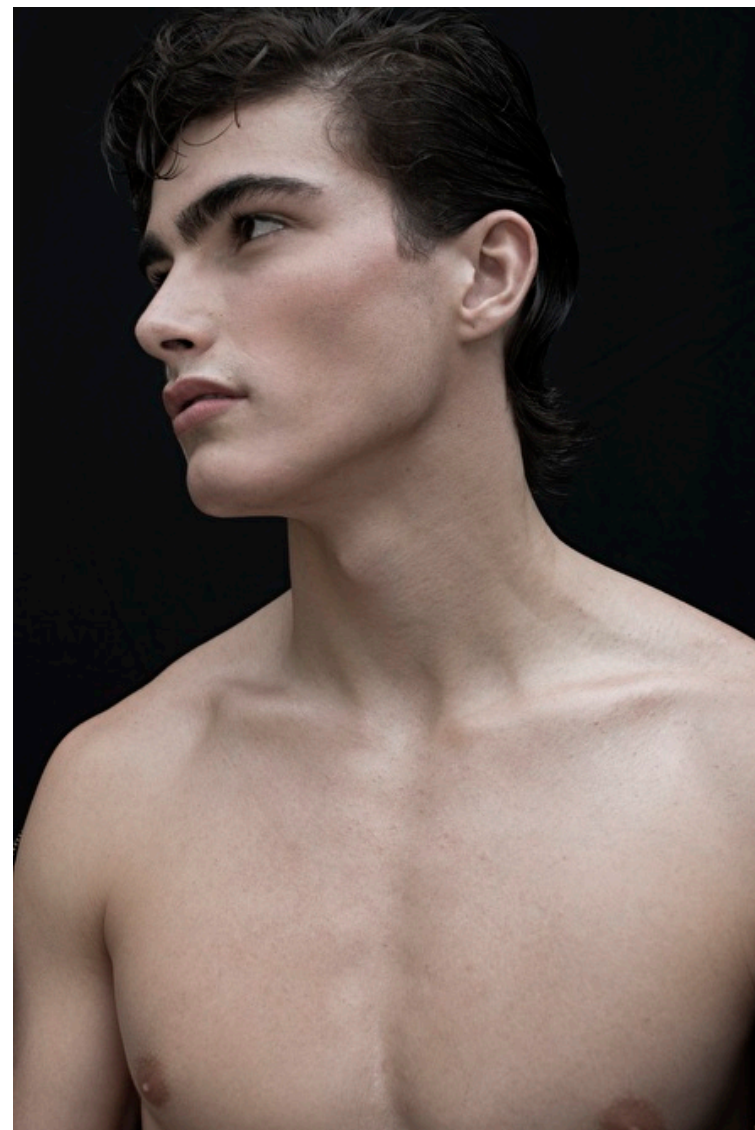

## Thomas Miller

Height 186cm / 6' 1.0"

Waist 80cm / 31.5"

Shoes EU/US/UK 44 / 11 / 9.5

Eyes Hazel

Hair Brown

Inseam 81cm / 32"

Neck 38cm / 15"