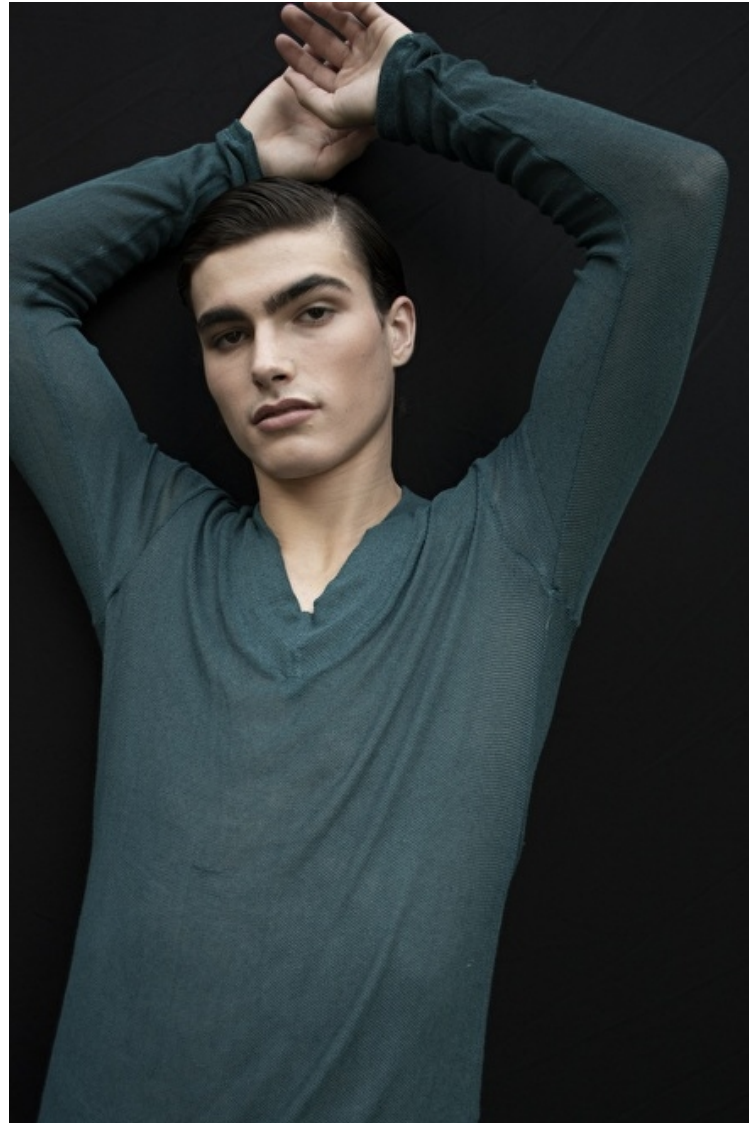

Select

MODEL MANAGEMENT

1400 Alton Rd Suite 103, Miami Beach, 33139, Florida, United States

Phone: (305) 672-6342 Fax: (305) 672-1749 Email: info.miami@selectmodel.com Website: <https://www.selectmodel.com/>

Thomas Miller

Height 186cm / 6' 1.0"

Waist 76cm / 30"

Shoes EU/US/UK 44 / 11 / 9.5

Eyes Hazel

Hair Brown

Inseam 81cm / 32"

Neck 38cm / 15"

Suit size 48cm / 38"

Suit cut Regular