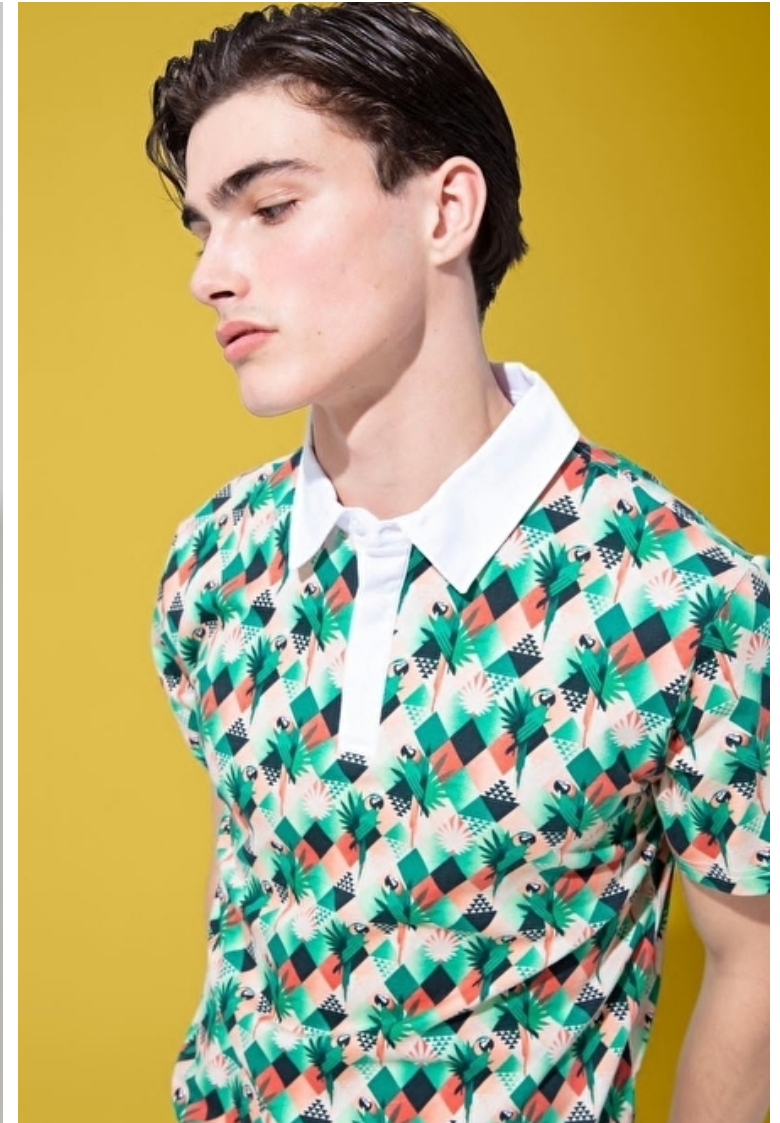

Thomas Miller

Height 186cm / 6' 1.0"

Waist 76cm / 30"

Shoes EU/US/UK 44 / 11 / 9.5

Eyes Hazel

Hair Brown

Inseam 81cm / 32"

Neck 38cm / 15"

Suit size 48cm / 38"

Suit cut Regular