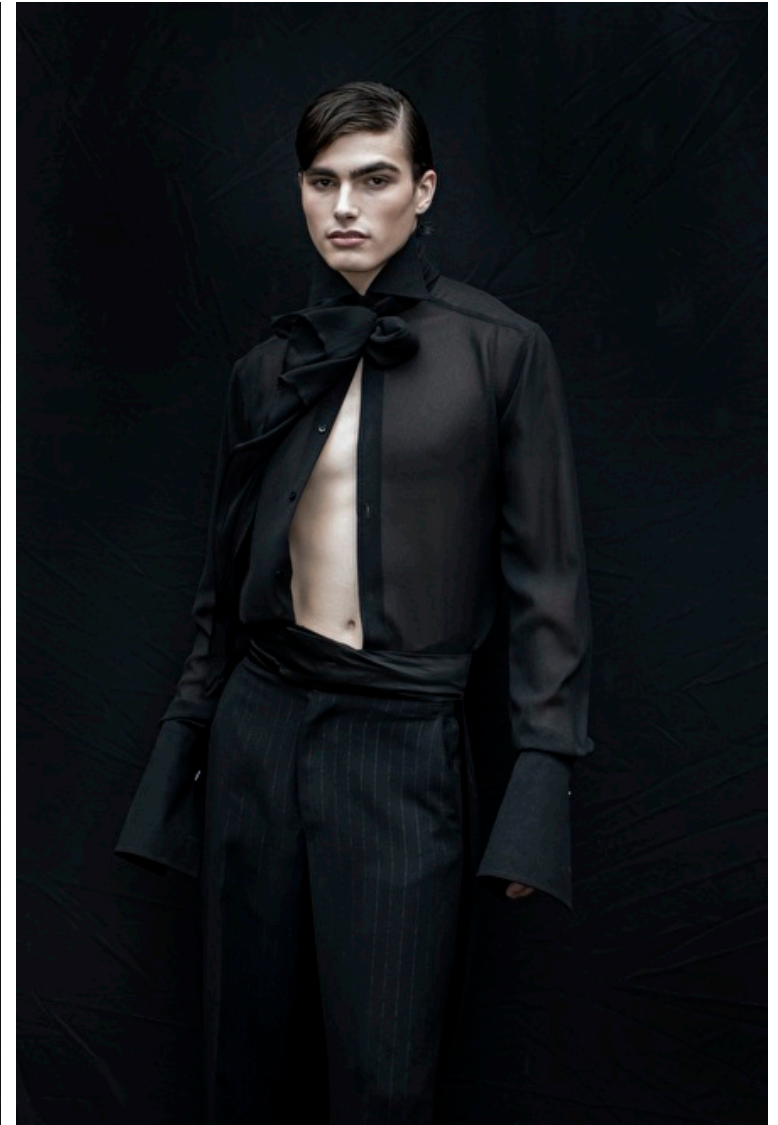

## Thomas Miller

Height 186cm / 6' 1.0"

Waist 80cm / 31.5"

Shoes EU/US/UK 44 / 11 / 9.5

Eyes Hazel

Hair Brown

Inseam 81cm / 32"

Neck 38cm / 15"