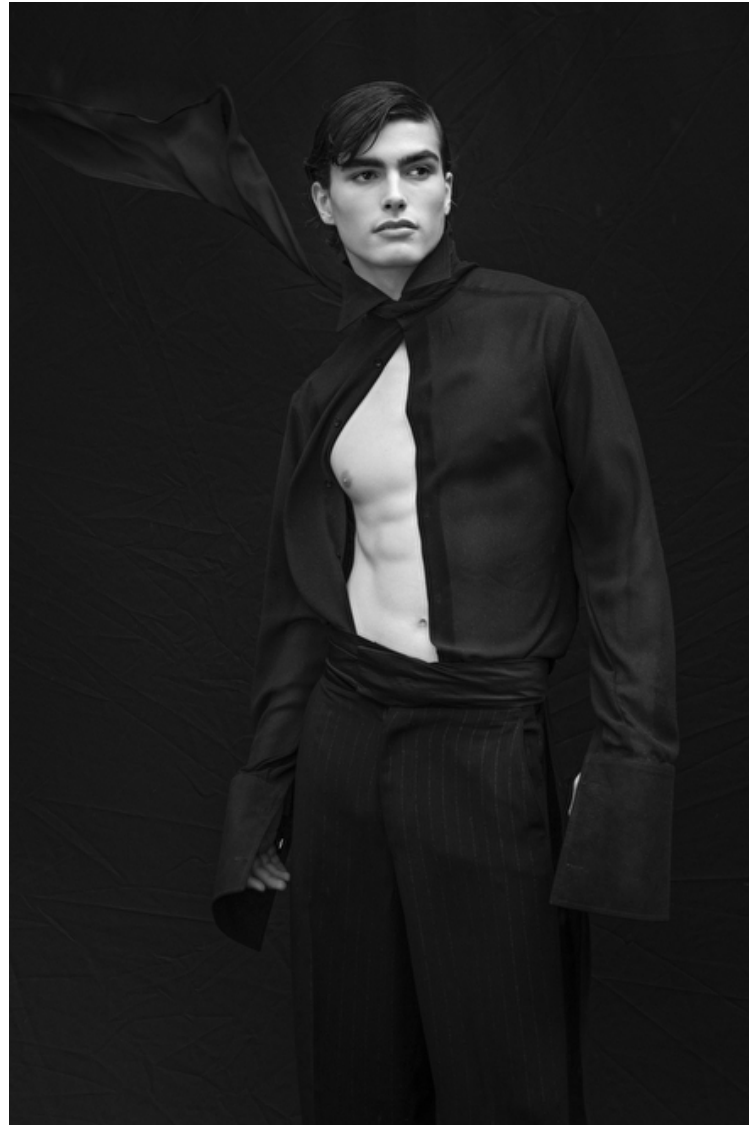

Select

MODEL MANAGEMENT

1400 Alton Rd Suite 103, Miami Beach, 33139, Florida, United States

Phone: (305) 672-6342 Fax: (305) 672-1749 Email: info.miami@selectmodel.com Website: <https://www.selectmodel.com/>

Thomas Miller

Height 186cm / 6' 1.0"

Waist 76cm / 30"

Shoes EU/US/UK 44 / 11 / 9.5

Eyes Hazel

Hair Brown

Inseam 81cm / 32"

Neck 38cm / 15"

Suit size 48cm / 38"

Suit cut Regular