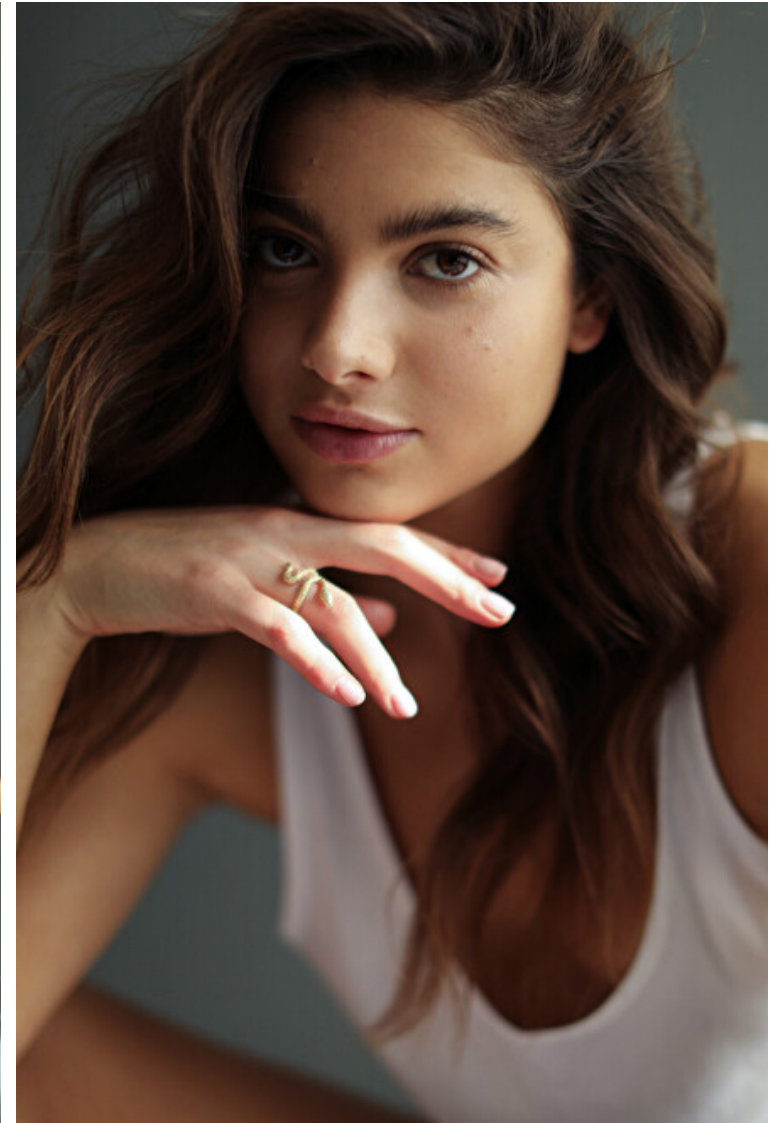

Select

MODEL MANAGEMENT

1400 Alton Rd Suite 103, Miami Beach, 33139, Florida, United States

Phone: (305) 672-6342 Fax: (305) 672-1749 Email: info.miami@selectmodel.com Website: <https://www.selectmodel.com/>

Toni

Height 175cm / 5' 9.0"

Size EU/US 32 / 2

Bust 81cm / 32"

Waist 63cm / 25"

Hips 86cm / 34"

Shoes EU/US/UK 40 / 9 / 7

Eyes Brown

Hair Light brown

Cup B/C