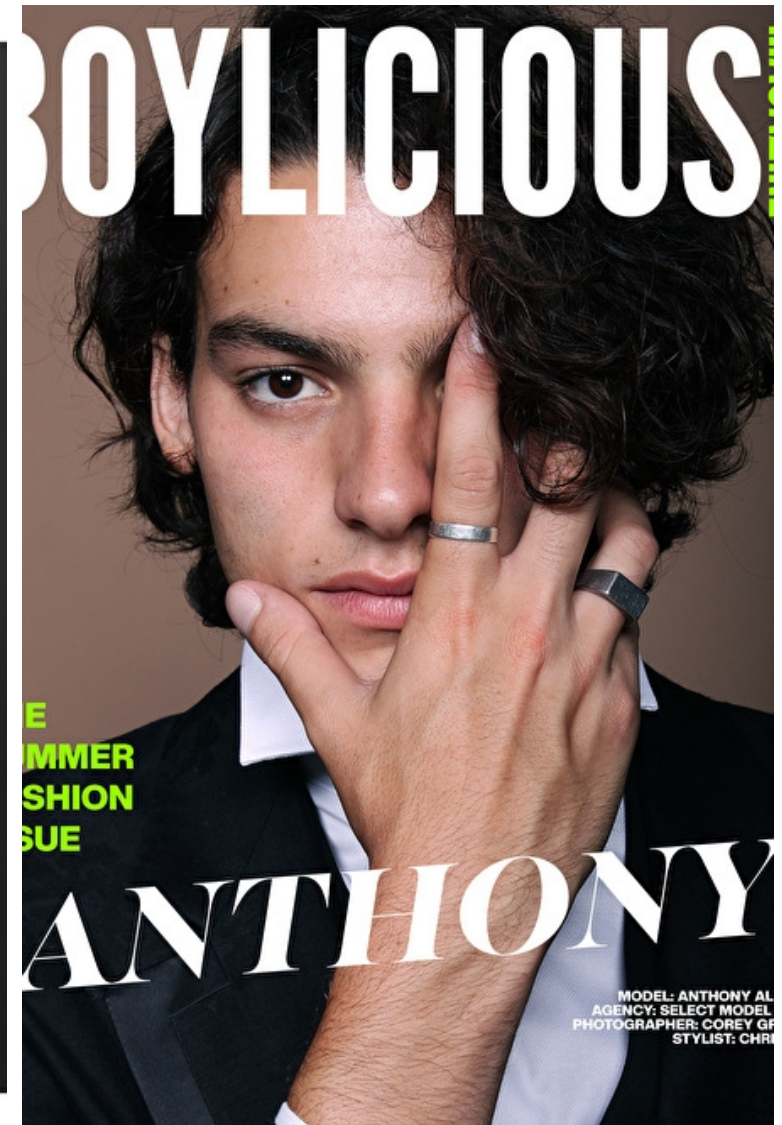

Select

MODEL MANAGEMENT

1400 Alton Rd Suite 103, Miami Beach, 33139, Florida, United States
Phone: (305) 672-6342 Fax: (305) 672-1749 Email: info.miami@selectmodel.com Website: https://www.selectmodel.com/

Tony Almeida

Height 190cm / 6' 3.0"

Chest 102cm / 40"

Waist 81cm / 32"

Shoes EU/US/UK 44.5 / 11.5 /
10

Eyes Brown

Hair Brown

Inseam 81cm / 32"

Neck 40cm / 15.5"

Sleeve 94cm / 37"

Suit size 50cm / 40"

Suit cut Long