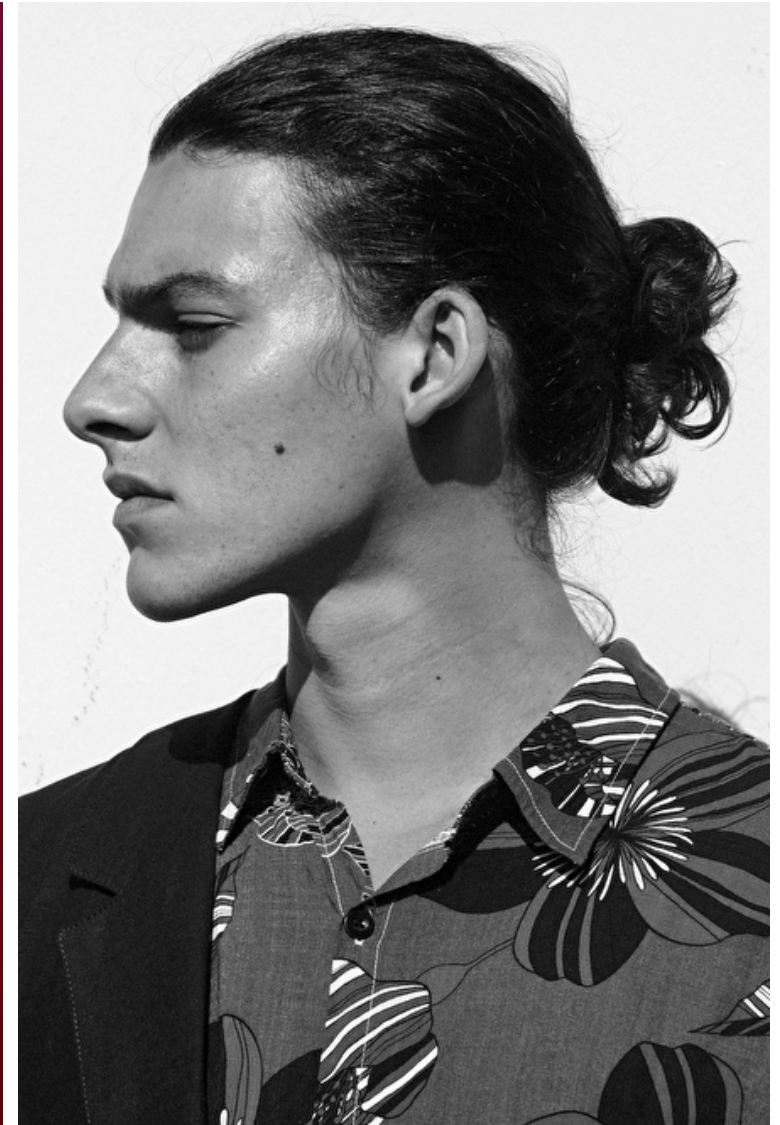

Select

MODEL MANAGEMENT

1400 Alton Rd Suite 103, Miami Beach, 33139, Florida, United States

Phone: (305) 672-6342 Fax: (305) 672-1749 Email: info.miami@selectmodel.com Website: <https://www.selectmodel.com/>

Tony Almeida

Height 190cm / 6' 3.0"

Waist 79cm / 31"

Shoes EU/US/UK 44.5 / 11.5 /
10

Eyes Brown

Hair Brown

Inseam 86cm / 34"

Suit size 50cm / 40"

Suit cut Long