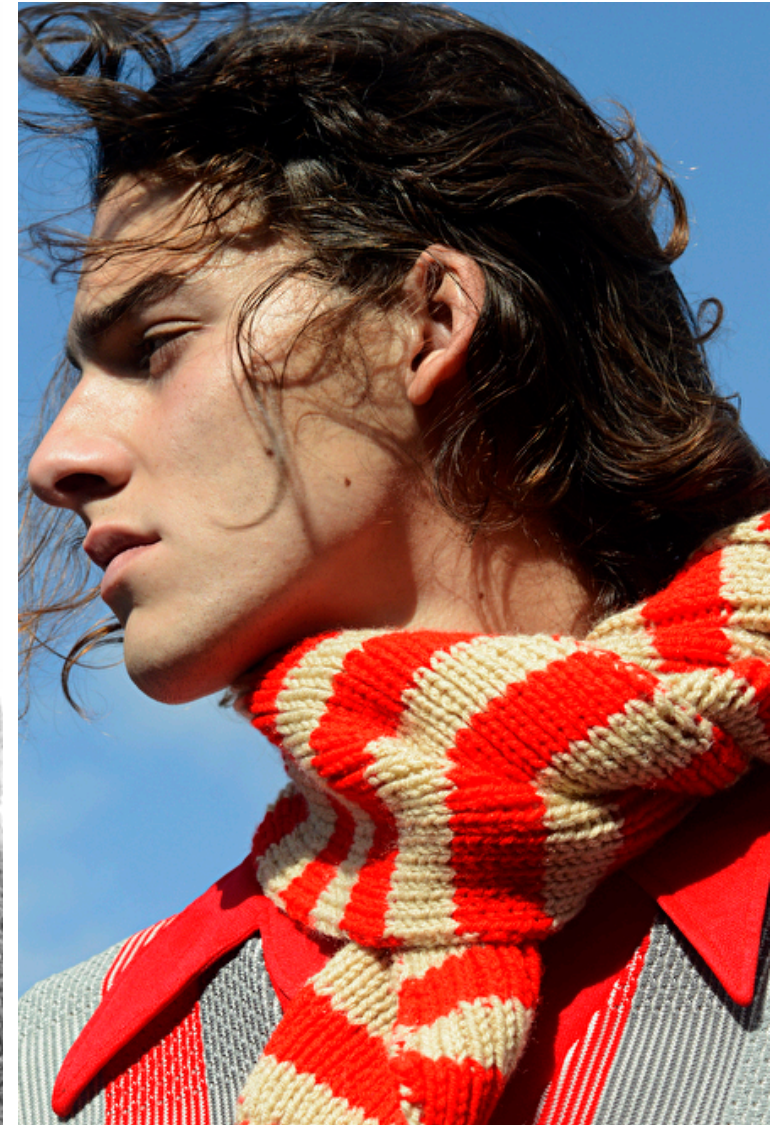

Select

MODEL MANAGEMENT

1400 Alton Rd Suite 103, Miami Beach, 33139, Florida, United States

Phone: (305) 672-6342 Fax: (305) 672-1749 Email: info.miami@selectmodel.com Website: <https://www.selectmodel.com/>

Tony Almeida

Height 190cm / 6' 3.0"

Waist 79cm / 31"

Shoes EU/US/UK 44.5 / 11.5 /
10

Eyes Brown

Hair Brown

Inseam 86cm / 34"

Suit size 50cm / 40"

Suit cut Long