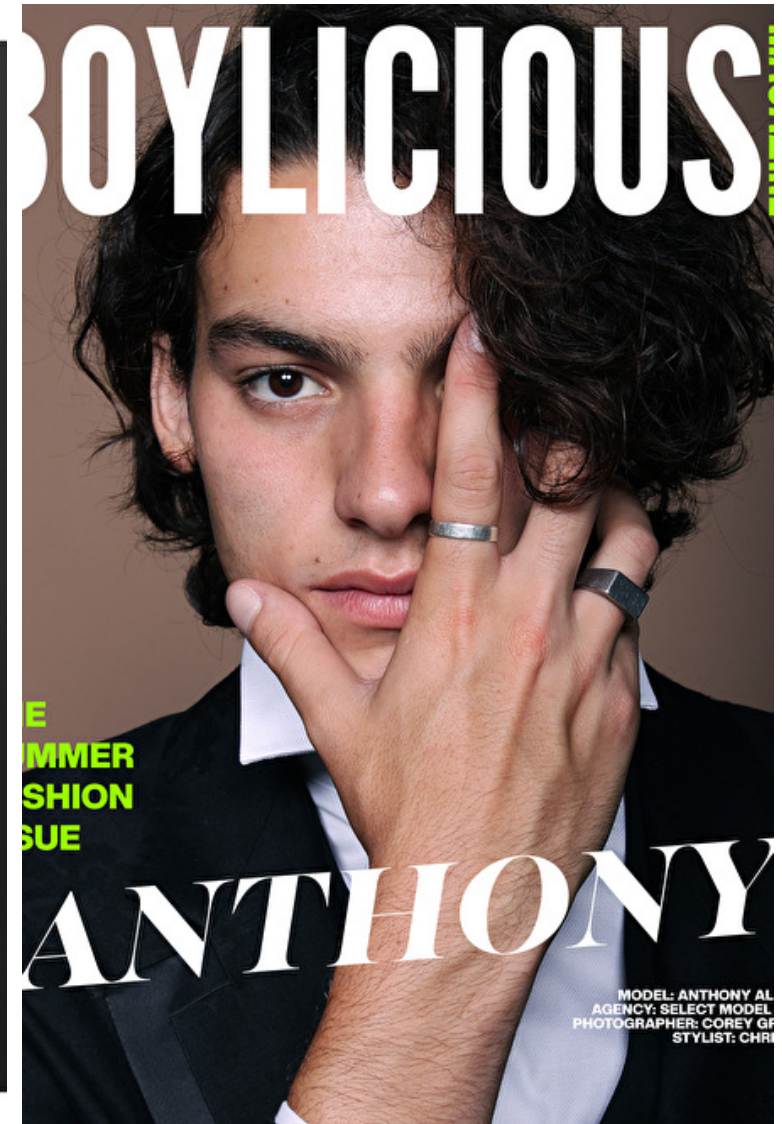

Select

MODEL MANAGEMENT

1400 Alton Rd Suite 103, Miami Beach, 33139, Florida, United States
Phone: (305) 672-6342 Fax: (305) 672-1749 Email: info.miami@selectmodel.com Website: https://www.selectmodel.com/

Tony Almeida

Height 190cm / 6' 3.0"

Waist 79cm / 31"

Shoes EU/US/UK 44.5 / 11.5 /
10

Eyes Brown

Hair Brown

Inseam 86cm / 34"

Suit size 50cm / 40"

Suit cut Long