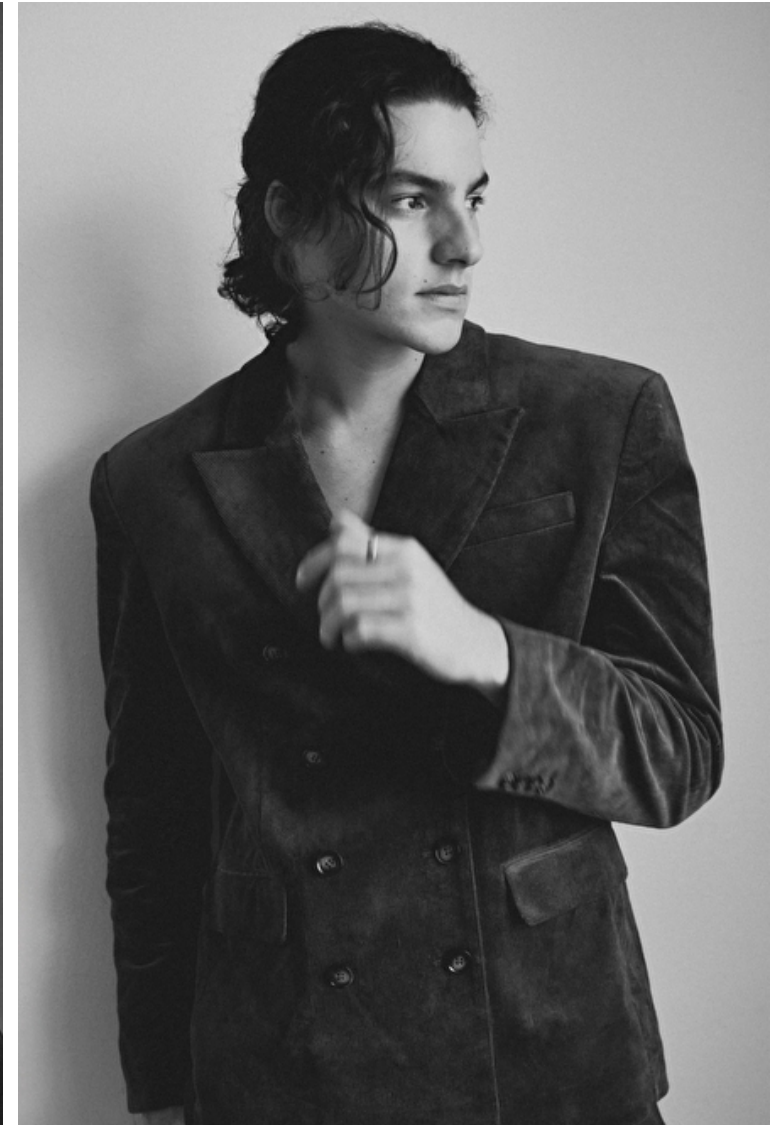

Select

MODEL MANAGEMENT

1400 Alton Rd Suite 103, Miami Beach, 33139, Florida, United States

Phone: (305) 672-6342 Fax: (305) 672-1749 Email: info.miami@selectmodel.com Website: <https://www.selectmodel.com/>

Tony Almeida

Height 190cm / 6' 3.0"

Chest 102cm / 40"

Waist 81cm / 32"

Shoes EU/US/UK 44.5 / 11.5 /
10

Eyes Brown

Hair Brown

Inseam 81cm / 32"

Neck 40cm / 15.5"

Sleeve 94cm / 37"

Suit size 50cm / 40"

Suit cut Long