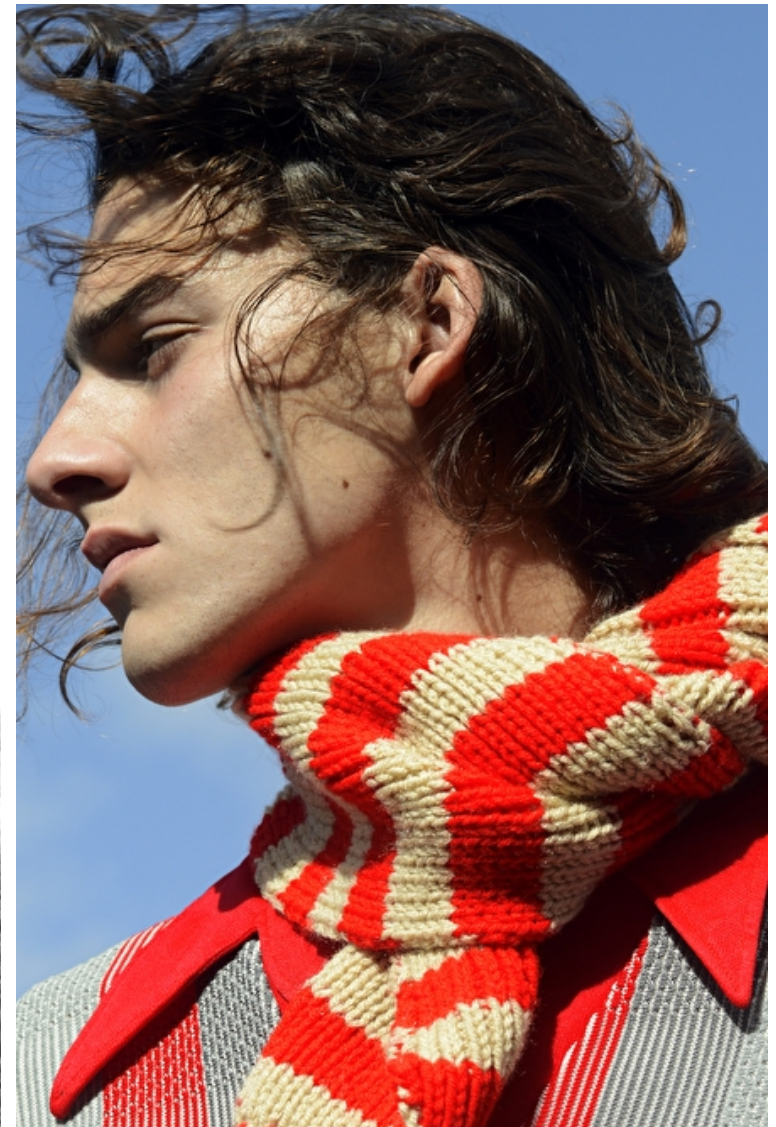

Select

MODEL MANAGEMENT

1400 Alton Rd Suite 103, Miami Beach, 33139, Florida, United States

Phone: (305) 672-6342 Fax: (305) 672-1749 Email: info.miami@selectmodel.com Website: <https://www.selectmodel.com/>

Tony Almeida

Height 190cm / 6' 3.0"

Chest 102cm / 40"

Waist 81cm / 32"

Shoes EU/US/UK 44.5 / 11.5 /
10

Eyes Brown

Hair Brown

Inseam 81cm / 32"

Neck 40cm / 15.5"

Sleeve 94cm / 37"

Suit size 50cm / 40"

Suit cut Long