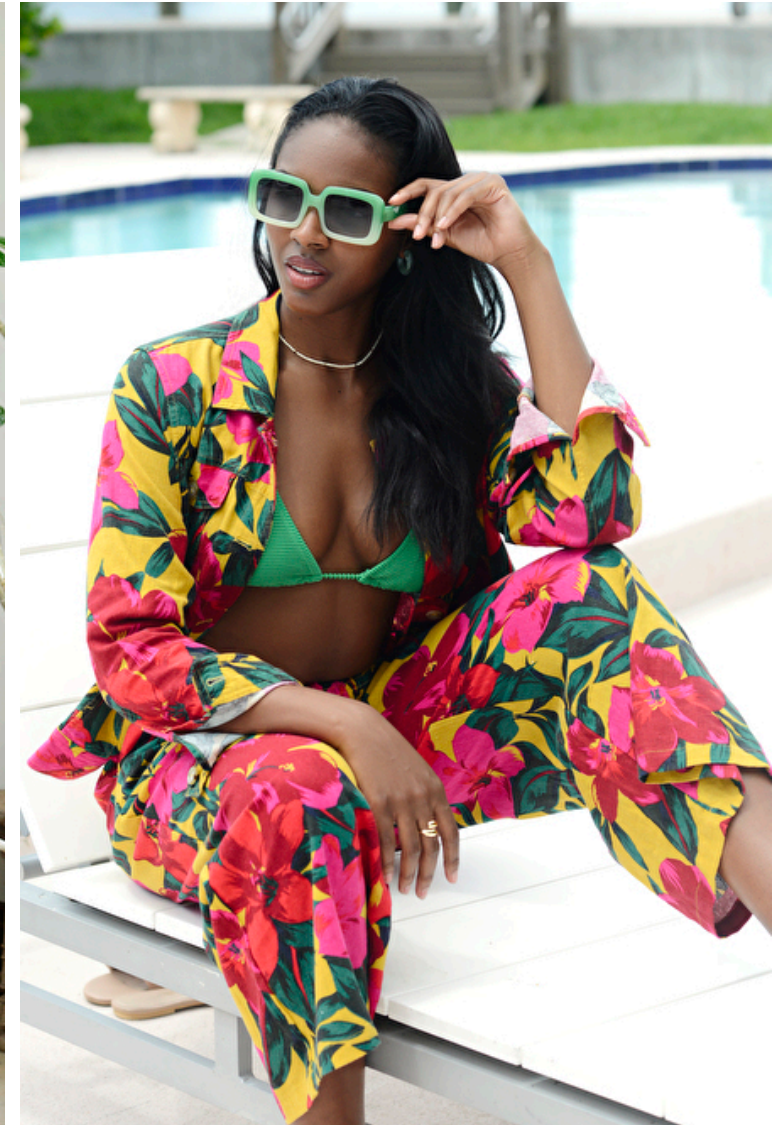

Select

MODEL MANAGEMENT

1400 Alton Rd Suite 103, Miami Beach, 33139, Florida, United States

Phone: (305) 672-6342 Fax: (305) 672-1749 Email: info.miami@selectmodel.com Website: <https://www.selectmodel.com/>

Tyler Sims

Height 175cm / 5' 9.0"

Size EU/US 34 / 4

Waist 68cm / 27"

Hips 100cm / 39.5"

Shoes EU/US/UK 40.5 / 9.5 / 7

Eyes Brown

Hair Brown

Bust 87cm / 34.5"

Cup B