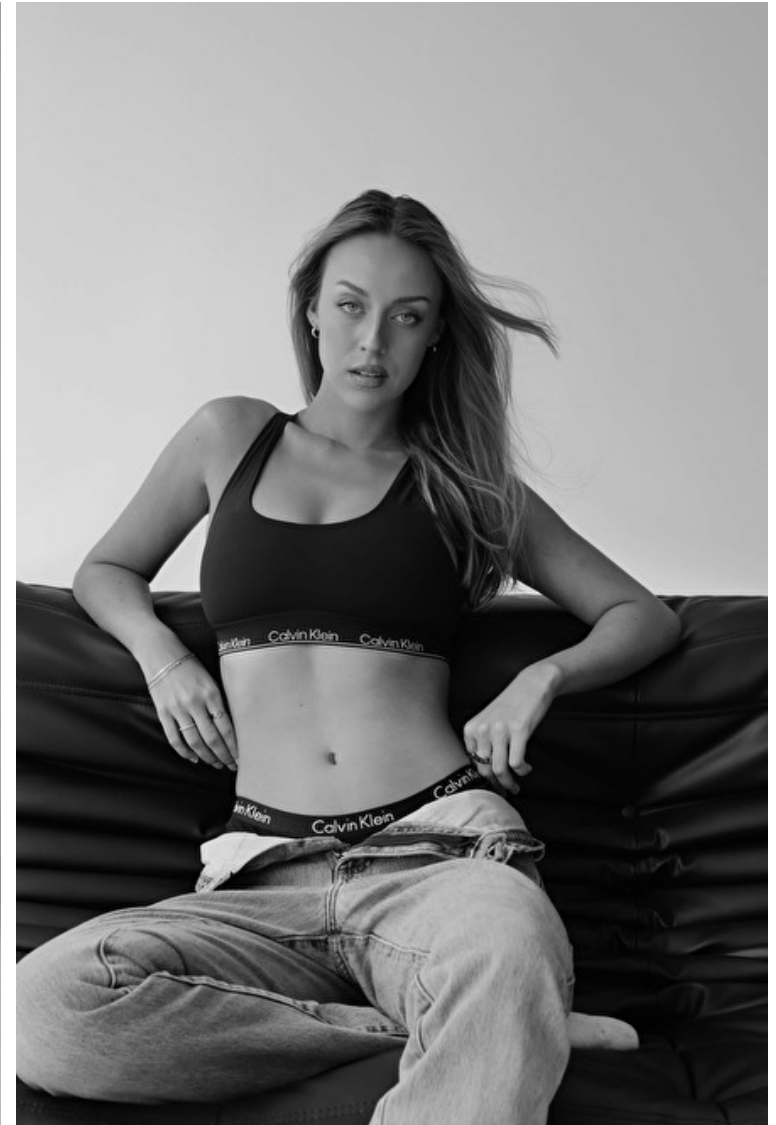

Select

MODEL MANAGEMENT

1400 Alton Rd Suite 103, Miami Beach, 33139, Florida, United States

Phone: (305) 672-6342 Fax: (305) 672-1749 Email: info.miami@selectmodel.com Website: <https://www.selectmodel.com/>

Vanesa Sonea

Height 179cm / 5' 10.5"

Size EU/US 32 / 2

Bust 86cm / 34"

Waist 62cm / 24.5"

Hips 90cm / 35.5"

Shoes EU/US/UK 40 / 9 / 7

Eyes Blue green

Hair Brown