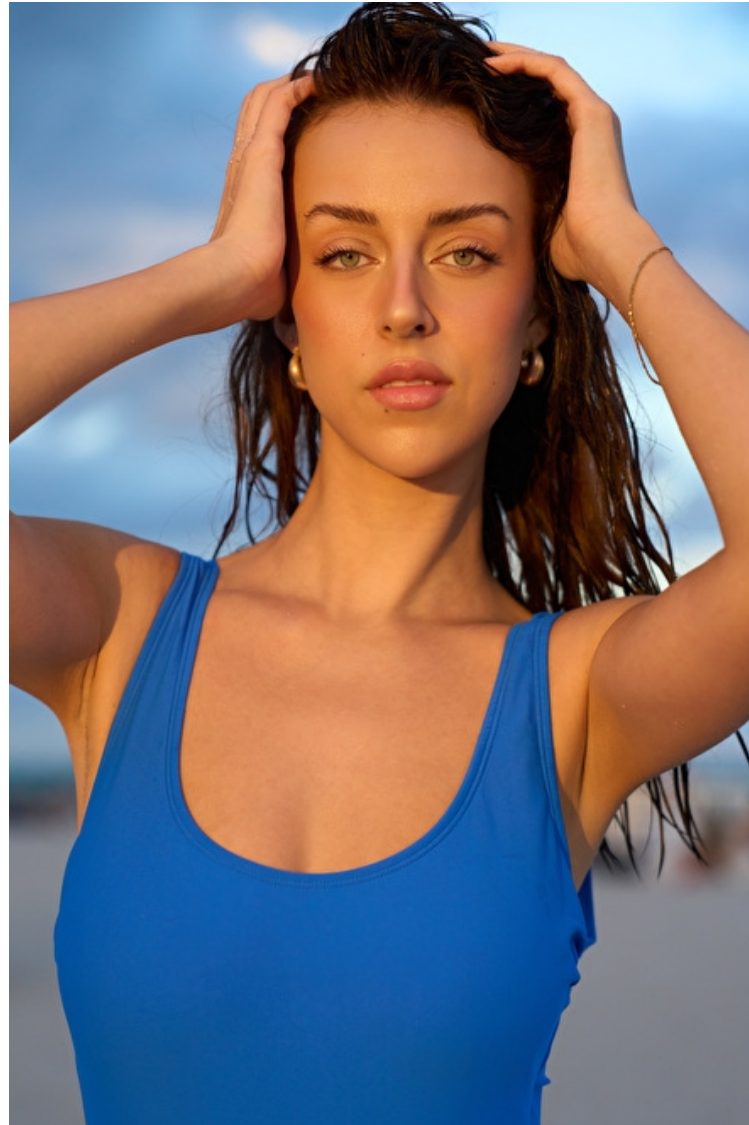

Select

MODEL MANAGEMENT

1400 Alton Rd Suite 103, Miami Beach, 33139, Florida, United States

Phone: (305) 672-6342 Fax: (305) 672-1749 Email: info.miami@selectmodel.com Website: <https://www.selectmodel.com/>

Vanesa Sonea

Height 179cm / 5' 10.5"

Size EU/US 32 / 2

Bust 86cm / 34"

Waist 62cm / 24.5"

Hips 90cm / 35.5"

Shoes EU/US/UK 40 / 9 / 7

Eyes Blue green

Hair Brown