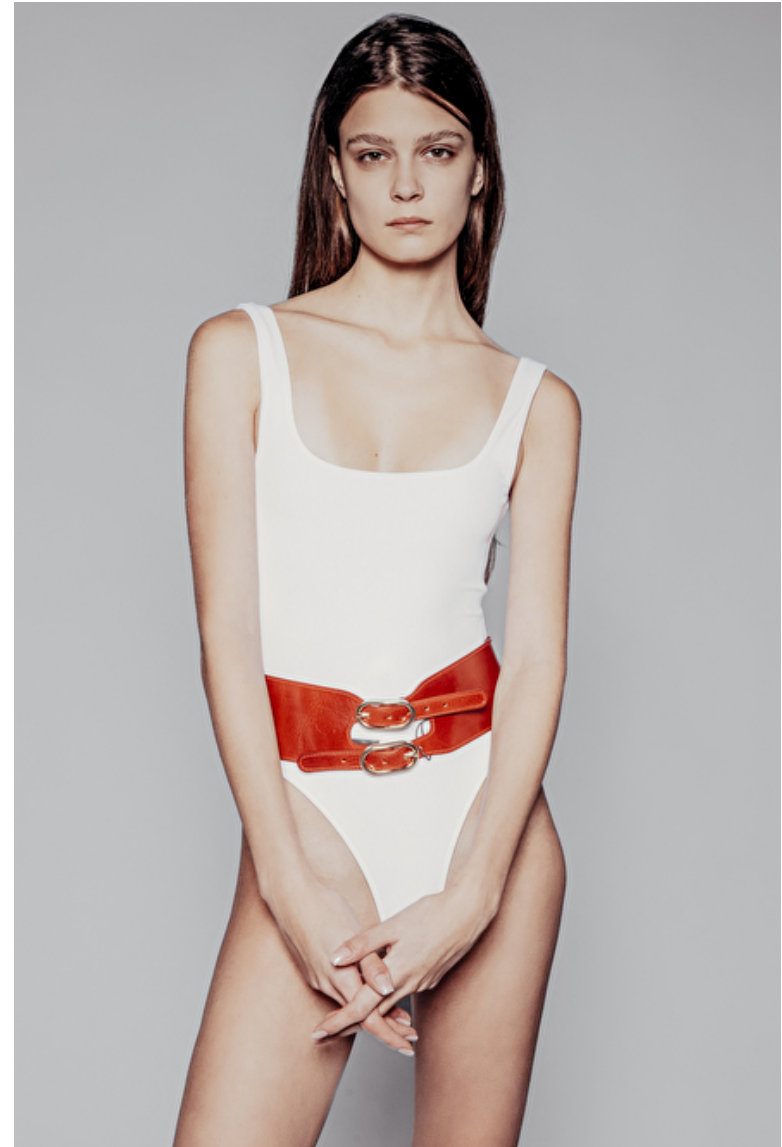

Varvara

Height 178cm / 5' 10.0"

Bust 76cm / 30"

Waist 56cm / 22"

Hips 81cm / 32"

Shoes EU/US/UK 41.5 / 10 / 8

Eyes Hazel

Hair Brown