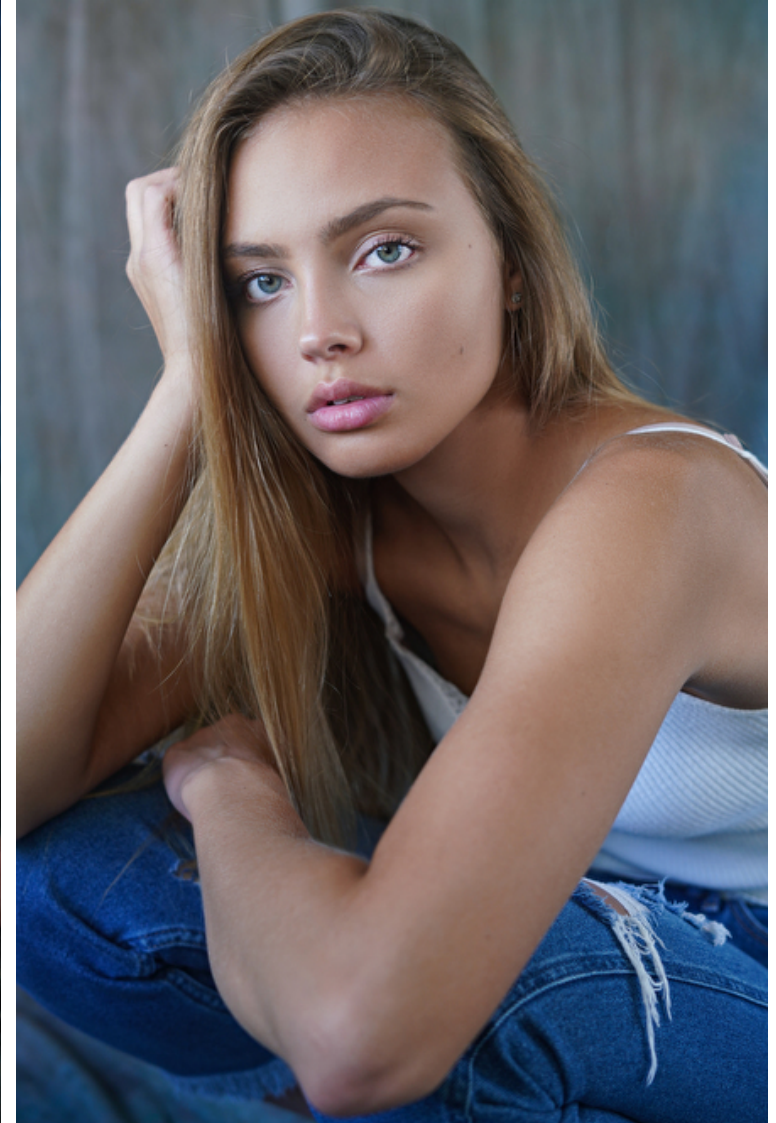

Select

MODEL MANAGEMENT

1400 Alton Rd Suite 103, Miami Beach, 33139, Florida, United States

Phone: (305) 672-6342 Fax: (305) 672-1749 Email: info.miami@selectmodel.com Website: <https://www.selectmodel.com/>

Victoria Bedecs

Height 174cm / 5' 8.5"

Size EU/US 34 / 4

Bust 86cm / 34"

Waist 68cm / 27"

Hips 96cm / 38"

Shoes EU/US/UK 39.5 / 8.5 / 6

Eyes Blue green

Hair Dark blond