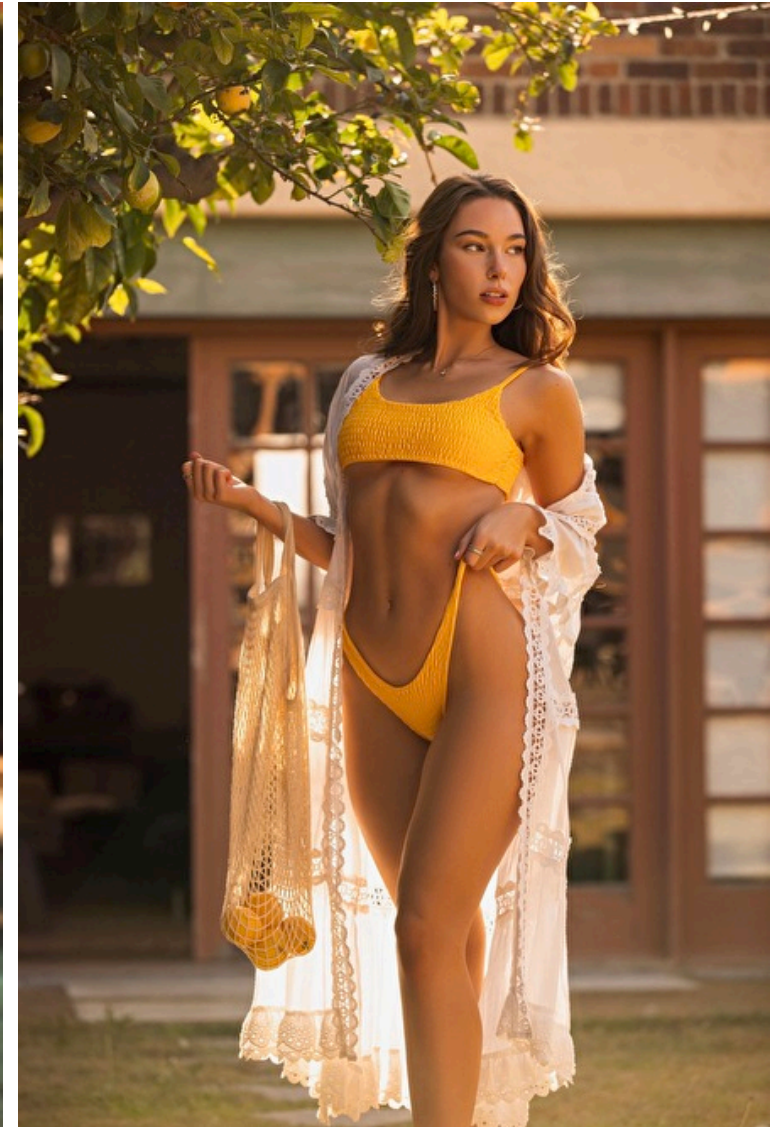

## Victoria Myers

Height 168cm / 5' 6.0"

Size EU/US 34 / 4

Bust 81cm / 32"

Waist 61cm / 24"

Hips 96cm / 38"

Shoes EU/US/UK 38 / 7.5 / 5