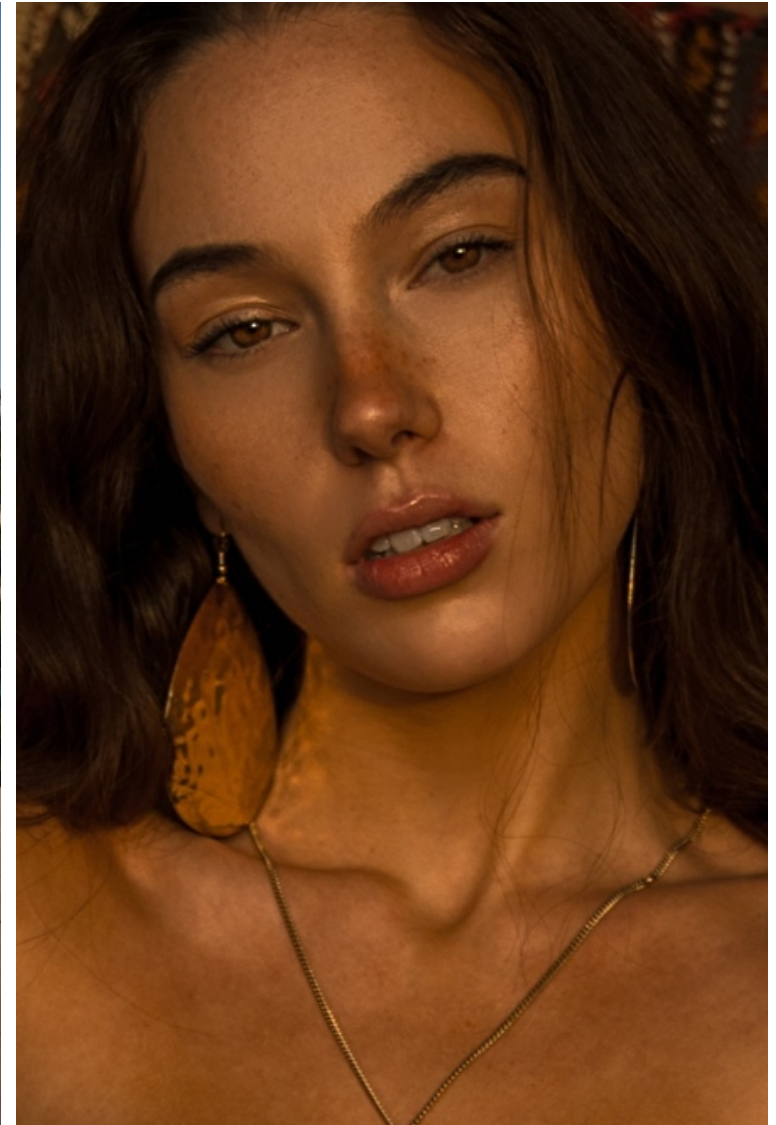

## Victoria Myers

Height 168cm / 5' 6.0"

Size EU/US 34 / 4

Bust 81cm / 32"

Waist 61cm / 24"

Hips 96cm / 38"

Shoes EU/US/UK 38 / 7.5 / 5