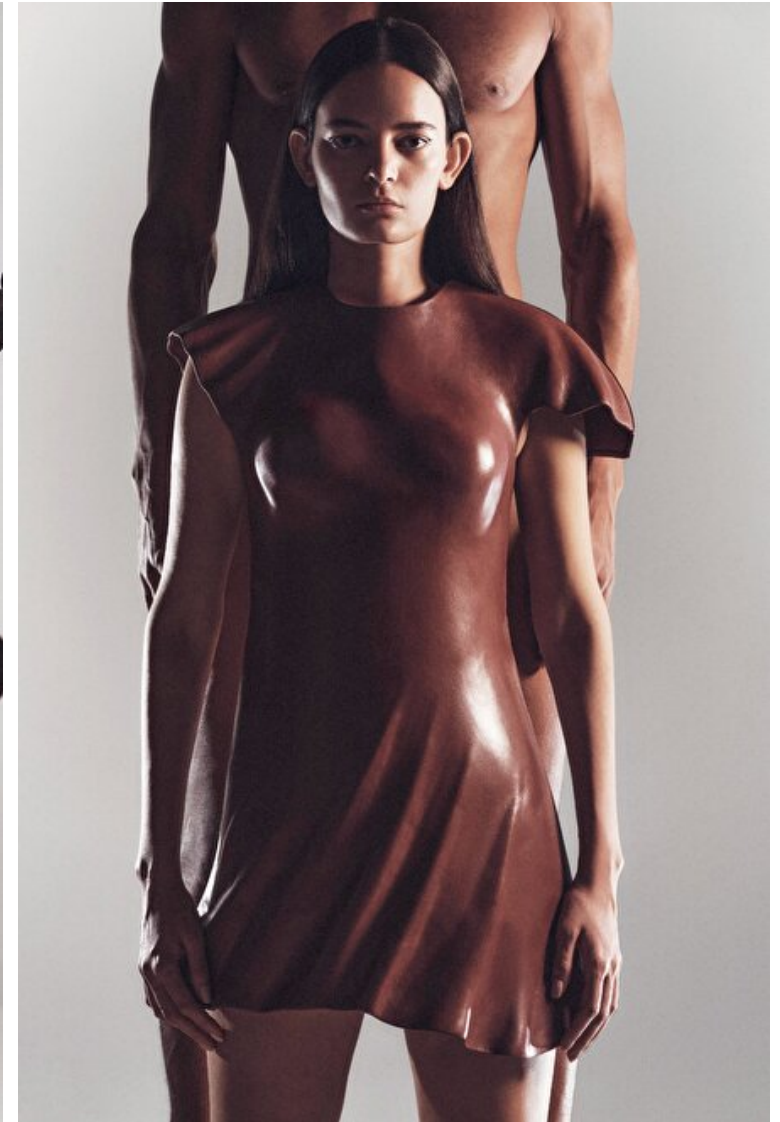

Wanessa Milhomem

Height 179cm / 5' 10.5"

Bust 84cm / 33"

Waist 64cm / 25"

Hips 89cm / 35"

Shoes EU/US/UK 39 / 8 / 6

Hair Black

Eyes Brown