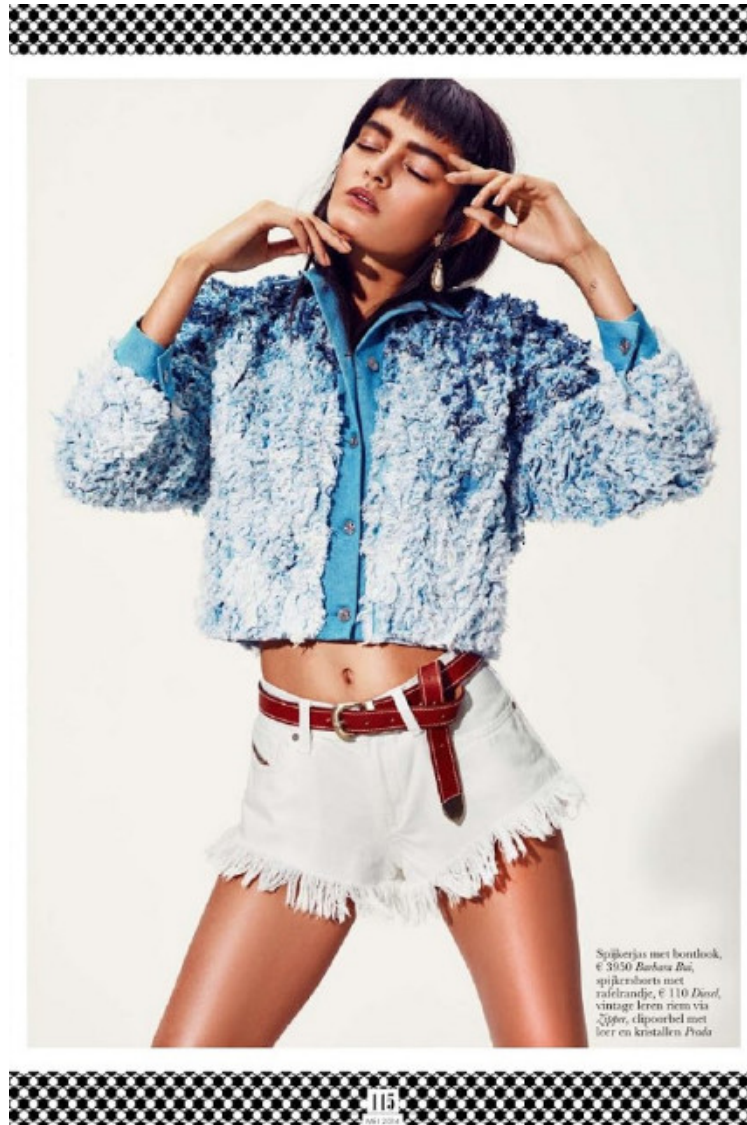

Wanessa Milhomem

Height 179cm / 5' 10.5"

Bust 84cm / 33"

Waist 64cm / 25"

Hips 89cm / 35"

Shoes EU/US/UK 39 / 8 / 6

Hair Black

Eyes Brown