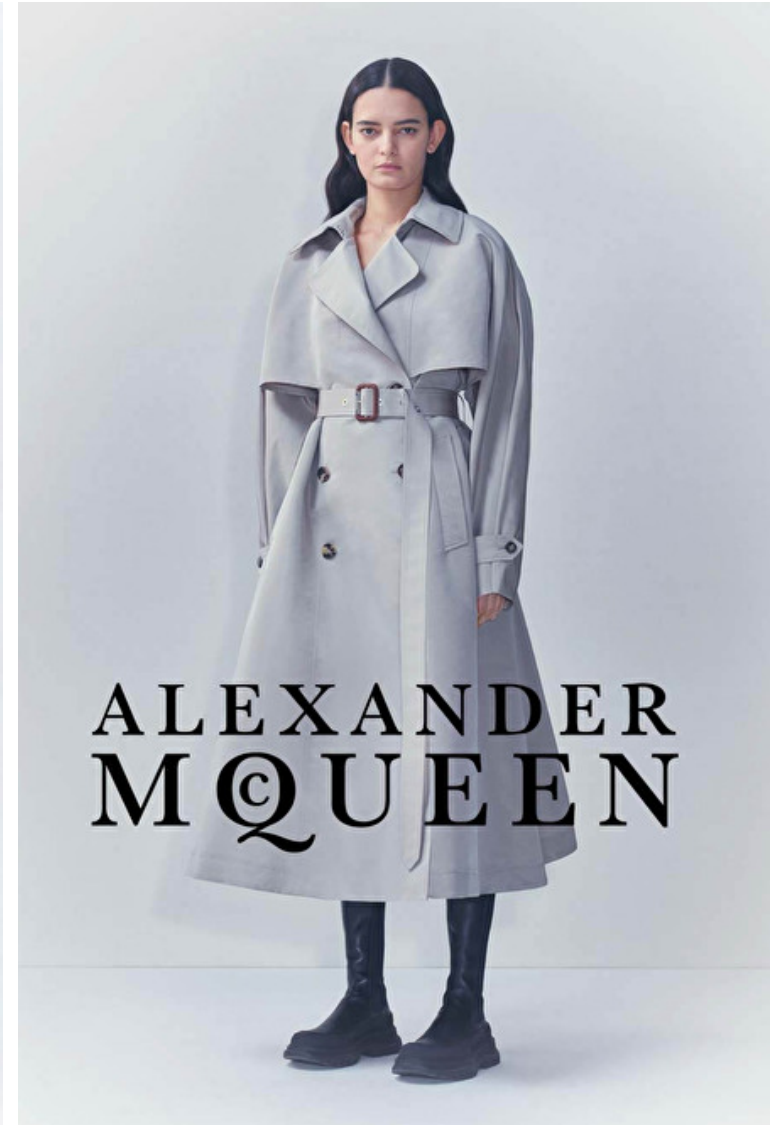

Wanessa Milhomem

Height 179cm / 5' 10.5"

Bust 84cm / 33"

Waist 64cm / 25"

Hips 89cm / 35"

Shoes EU/US/UK 39 / 8 / 6

Hair Black

Eyes Brown