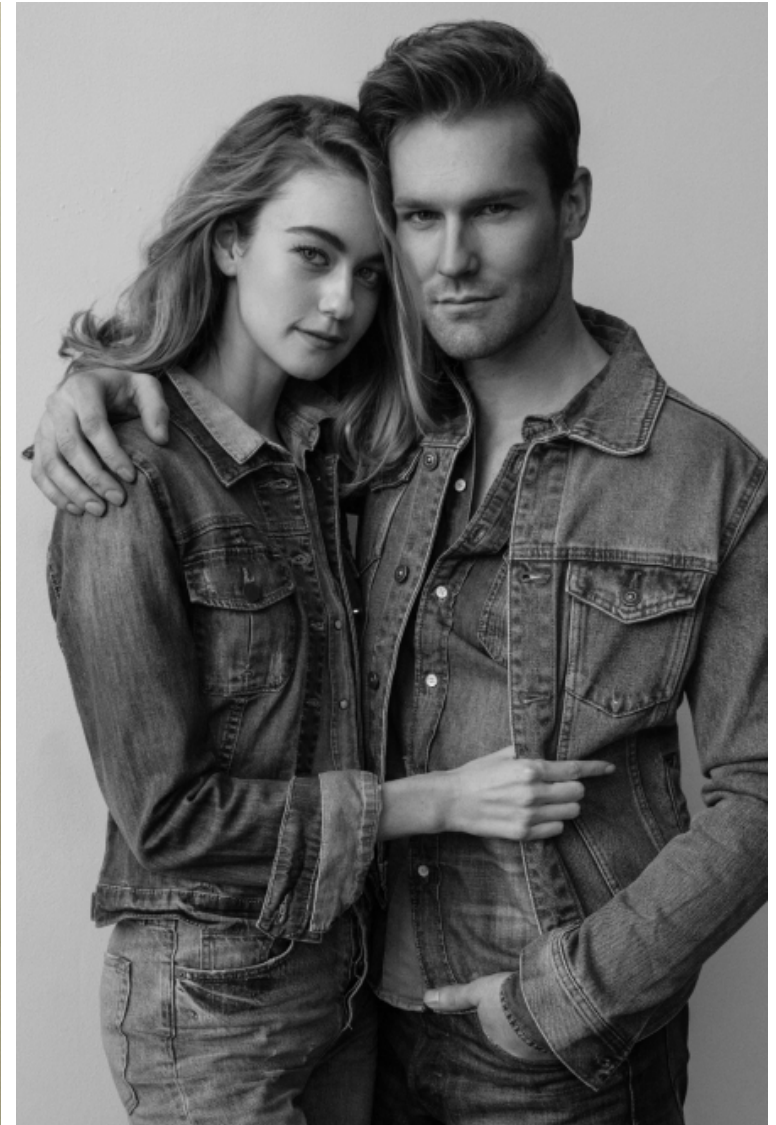

Select

MODEL MANAGEMENT

1400 Alton Rd Suite 103, Miami Beach, 33139, Florida, United States

Phone: (305) 672-6342 Fax: (305) 672-1749 Email: info.miami@selectmodel.com Website: <https://www.selectmodel.com/>

Wes Bayer

Height 187cm / 6' 1.5"

Chest 101cm / 40"

Waist 81cm / 32"

Shoes EU/US/UK 44 / 11 / 9.5

Eyes Green

Hair Blond

Inseam 81cm / 32"

Neck 39cm / 15.5"

Sleeve 86cm / 34"

Suit cut Regular