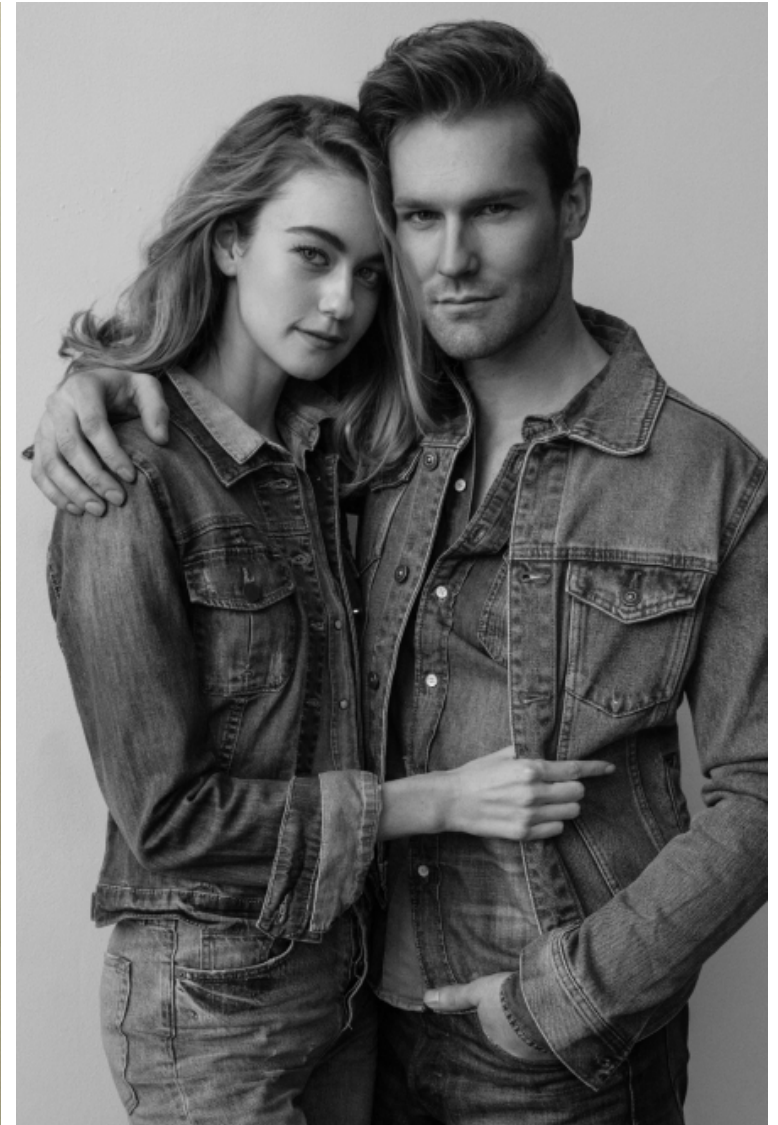

Select

MODEL MANAGEMENT

1400 Alton Rd Suite 103, Miami Beach, 33139, Florida, United States

Phone: (305) 672-6342 Fax: (305) 672-1749 Email: info.miami@selectmodel.com Website: <https://www.selectmodel.com/>

Wes Bayer

Height 187cm / 6' 1.5"

Chest 101cm / 40"

Waist 81cm / 32"

Shoes EU/US/UK 44 / 11 / 9.5

Eyes Green

Hair Blond

Inseam 81cm / 32"

Neck 39cm / 15.5"

Sleeve 86cm / 34"

Suit cut Regular