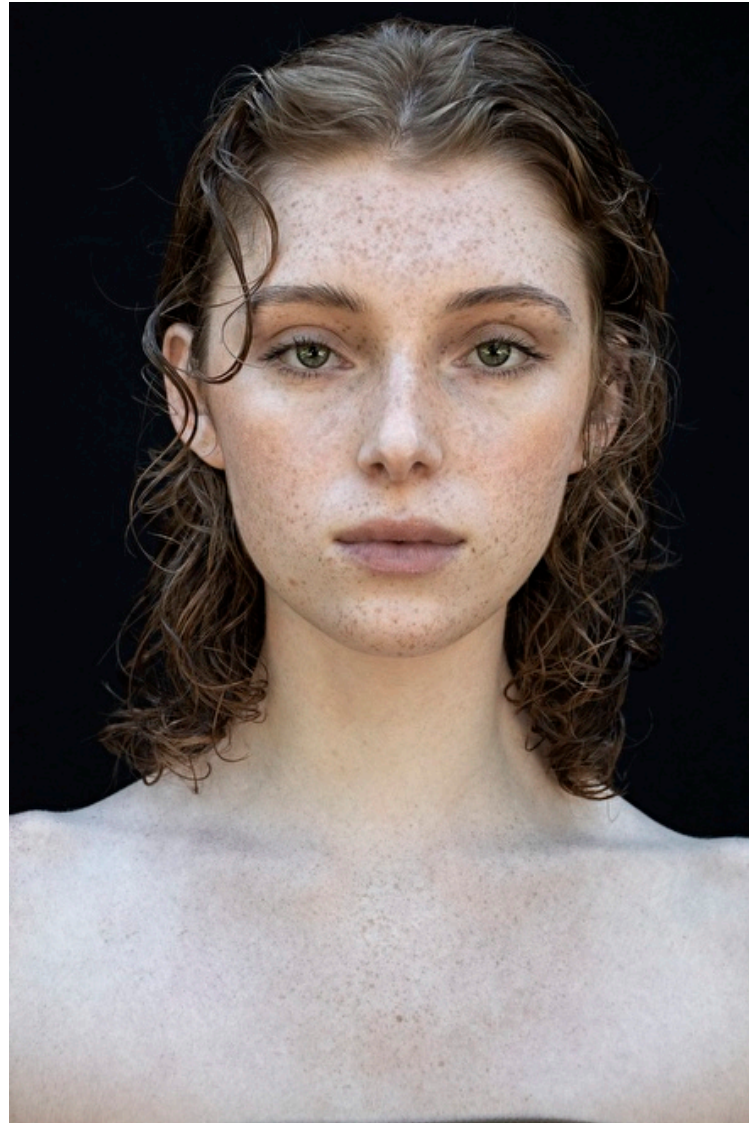

Select

MODEL MANAGEMENT

1400 Alton Rd Suite 103, Miami Beach, 33139, Florida, United States

Phone: (305) 672-6342 Fax: (305) 672-1749 Email: info.miami@selectmodel.com Website: <https://www.selectmodel.com/>

Willa Bryan

Height 180cm / 5' 11.0"

Size EU/US 32 / 2

Bust 87cm / 34.5"

Waist 66cm / 26"

Hips 96cm / 38"

Shoes EU/US/UK 39.5 / 8.5 / 6

Eyes Green

Hair Red

Location GA