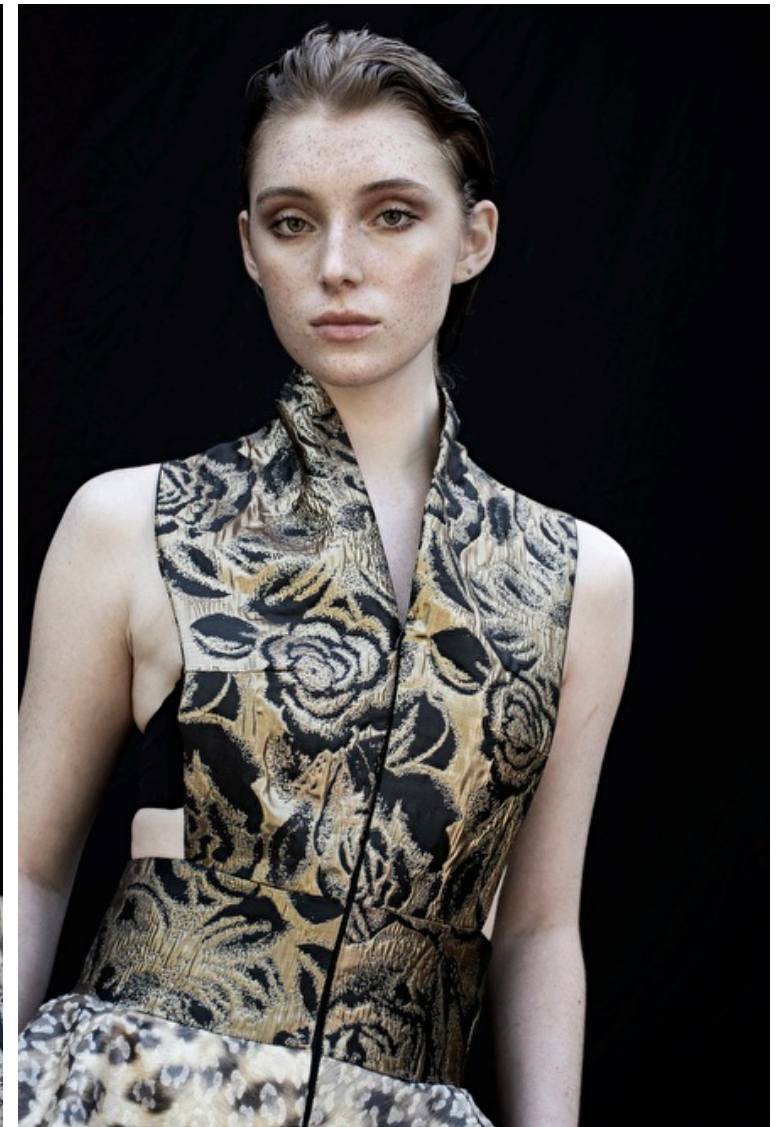

Select

MODEL MANAGEMENT

1400 Alton Rd Suite 103, Miami Beach, 33139, Florida, United States

Phone: (305) 672-6342 Fax: (305) 672-1749 Email: info.miami@selectmodel.com Website: <https://www.selectmodel.com/>

Willa Bryan

Height 180cm / 5' 11.0"

Size EU/US 32 / 2

Bust 87cm / 34.5"

Waist 66cm / 26"

Hips 96cm / 38"

Shoes EU/US/UK 39.5 / 8.5 / 6

Eyes Green

Hair Red

Location GA