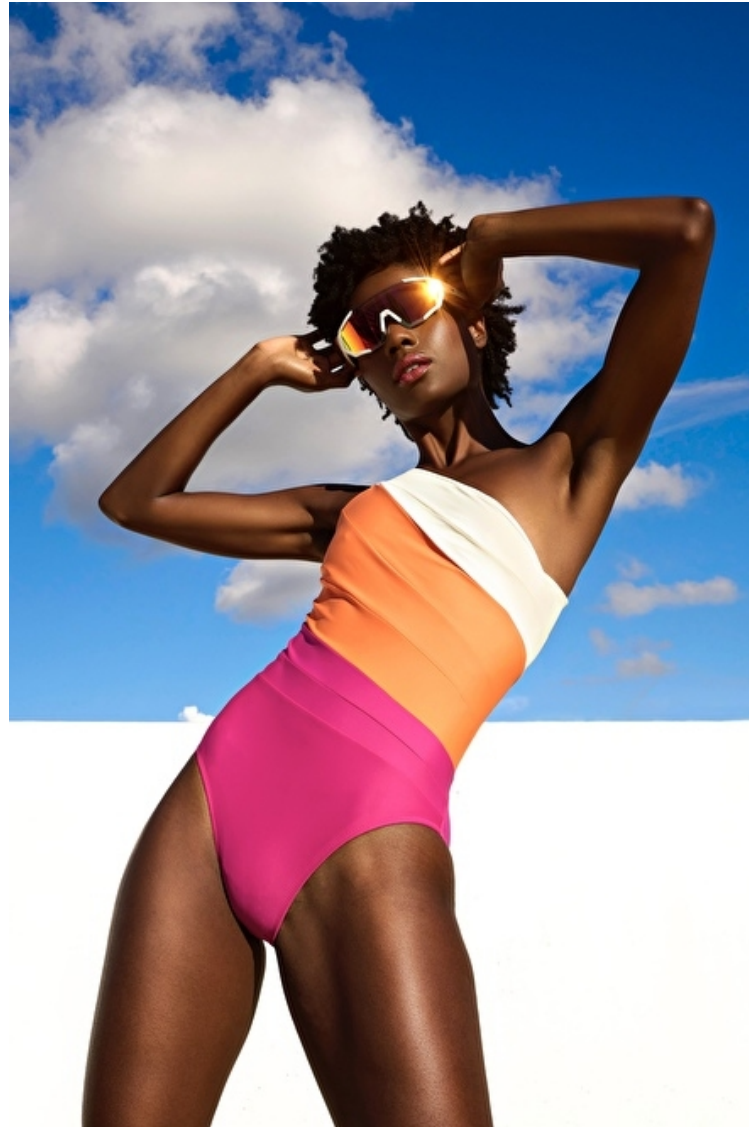

Select

MODEL MANAGEMENT

1400 Alton Rd Suite 103, Miami Beach, 33139, Florida, United States

Phone: (305) 672-6342 Fax: (305) 672-1749 Email: info.miami@selectmodel.com Website: <https://www.selectmodel.com/>

Sym

Height 177cm / 5' 9.5"

Size EU/US 32 / 2

Bust 81cm / 32"

Waist 61cm / 24"

Hips 89cm / 35"

Shoes EU/US/UK 41.5 / 10 / 8

Eyes Brown

Hair Dark brown

Cup B