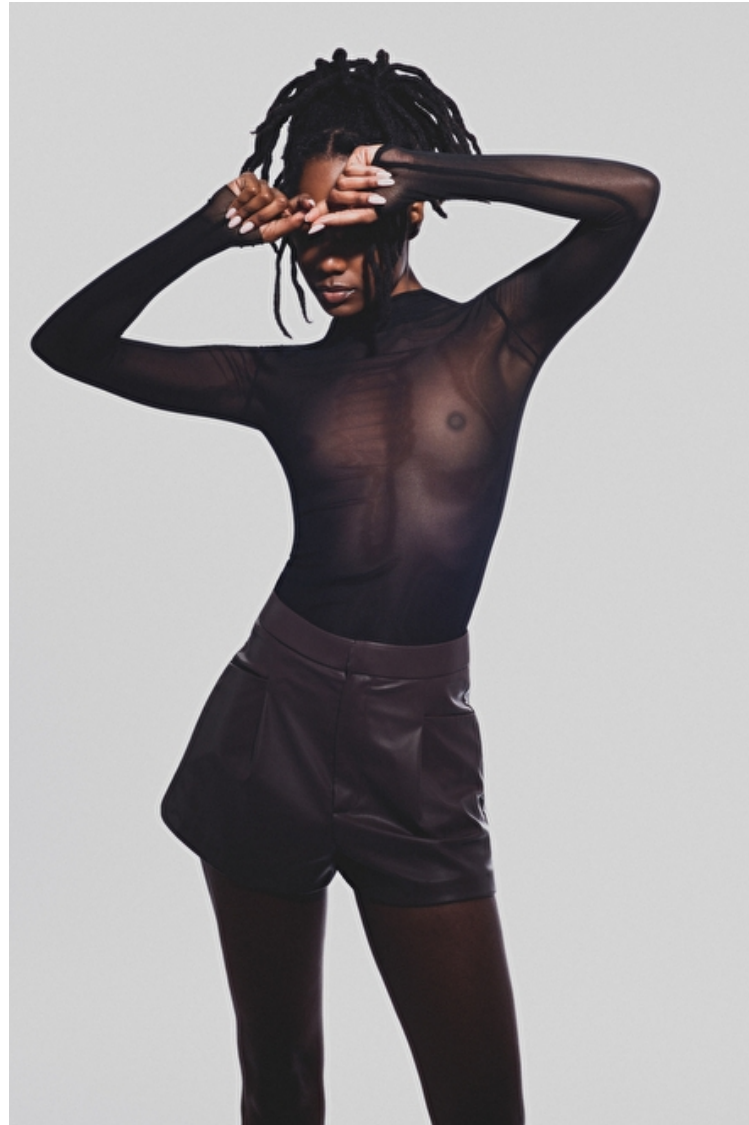

Select

MODEL MANAGEMENT

1400 Alton Rd Suite 103, Miami Beach, 33139, Florida, United States

Phone: (305) 672-6342 Fax: (305) 672-1749 Email: info.miami@selectmodel.com Website: <https://www.selectmodel.com/>

Sym

Height 177cm / 5' 9.5"

Size EU/US 32 / 2

Bust 81cm / 32"

Waist 61cm / 24"

Hips 89cm / 35"

Shoes EU/US/UK 41.5 / 10 / 8

Eyes Brown

Hair Dark brown

Cup B