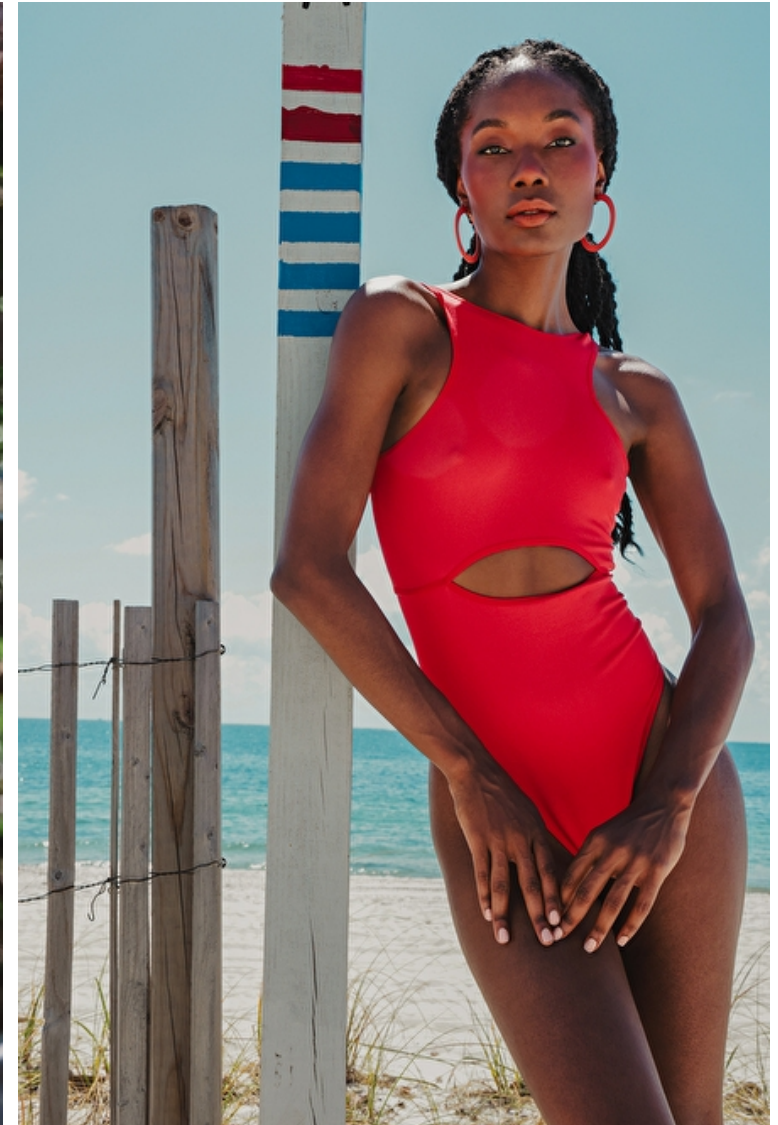

Select

MODEL MANAGEMENT

1400 Alton Rd Suite 103, Miami Beach, 33139, Florida, United States

Phone: (305) 672-6342 Fax: (305) 672-1749 Email: info.miami@selectmodel.com Website: <https://www.selectmodel.com/>

Sym

Height 177cm / 5' 9.5"

Size EU/US 32 / 2

Bust 81cm / 32"

Waist 61cm / 24"

Hips 89cm / 35"

Shoes EU/US/UK 41.5 / 10 / 8

Eyes Brown

Hair Dark brown

Cup B