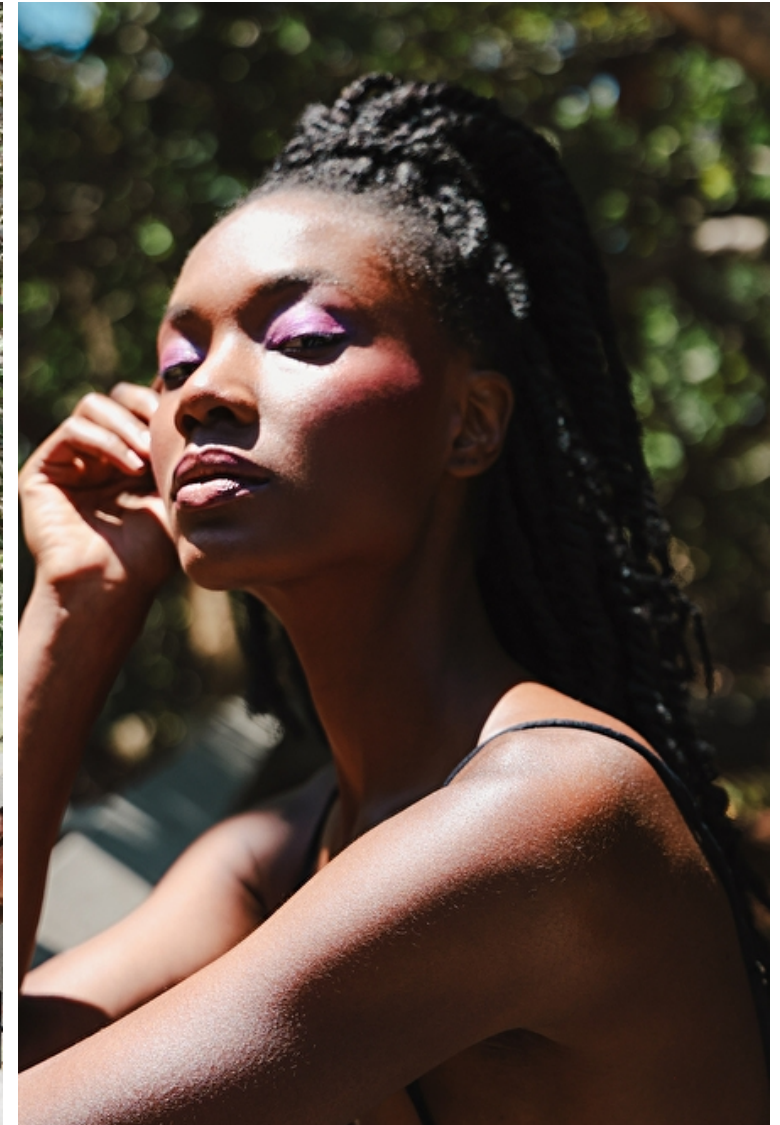

Select

MODEL MANAGEMENT

1400 Alton Rd Suite 103, Miami Beach, 33139, Florida, United States

Phone: (305) 672-6342 Fax: (305) 672-1749 Email: info.miami@selectmodel.com Website: <https://www.selectmodel.com/>

Sym

Height 177cm / 5' 9.5"

Size EU/US 32 / 2

Bust 81cm / 32"

Waist 61cm / 24"

Hips 89cm / 35"

Shoes EU/US/UK 41.5 / 10 / 8

Eyes Brown

Hair Dark brown

Cup B