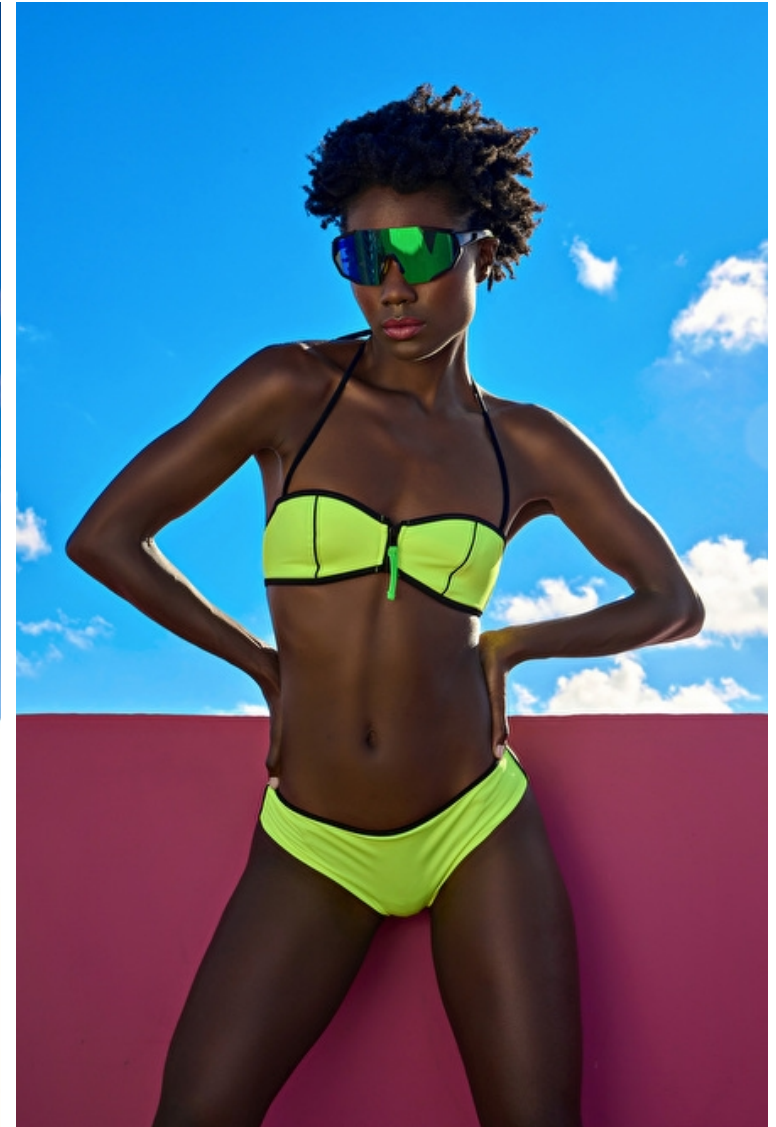

Select

MODEL MANAGEMENT

1400 Alton Rd Suite 103, Miami Beach, 33139, Florida, United States

Phone: (305) 672-6342 Fax: (305) 672-1749 Email: info.miami@selectmodel.com Website: <https://www.selectmodel.com/>

Sym

Height 177cm / 5' 9.5"

Size EU/US 32 / 2

Bust 81cm / 32"

Waist 61cm / 24"

Hips 89cm / 35"

Shoes EU/US/UK 41.5 / 10 / 8

Eyes Brown

Hair Dark brown

Cup B