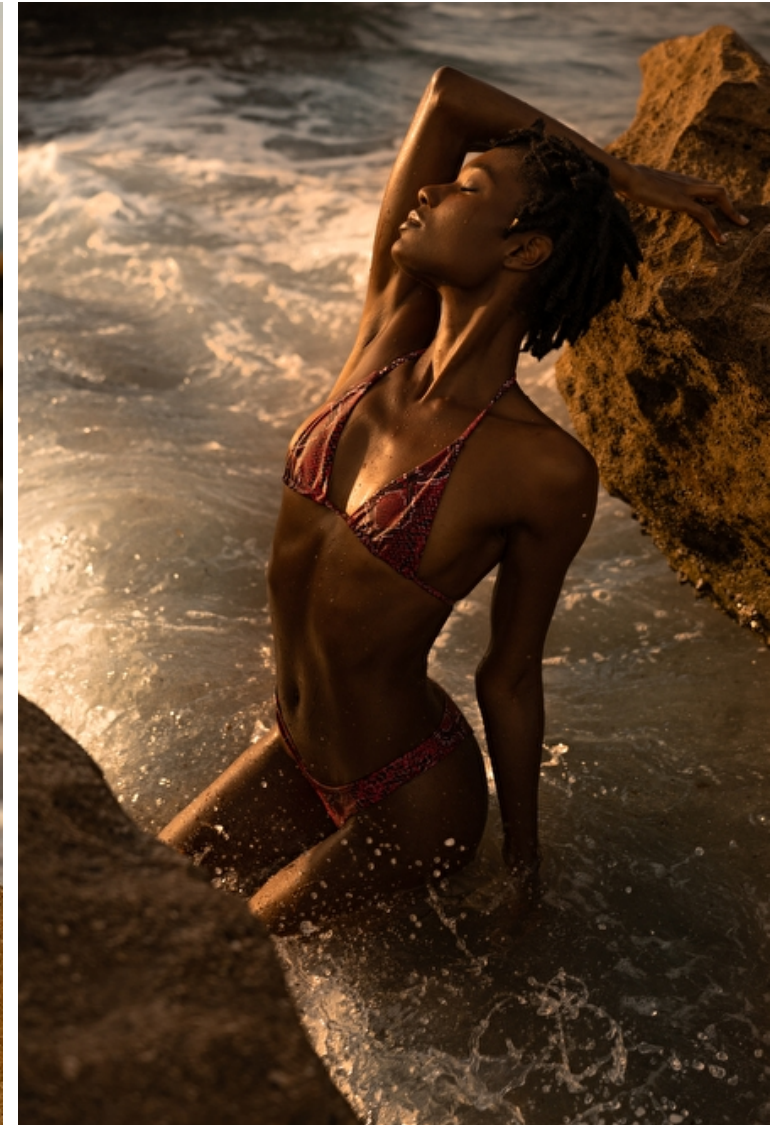

Select

MODEL MANAGEMENT

1400 Alton Rd Suite 103, Miami Beach, 33139, Florida, United States

Phone: (305) 672-6342 Fax: (305) 672-1749 Email: info.miami@selectmodel.com Website: <https://www.selectmodel.com/>

Sym

Height 177cm / 5' 9.5"

Size EU/US 32 / 2

Bust 81cm / 32"

Waist 61cm / 24"

Hips 89cm / 35"

Shoes EU/US/UK 41.5 / 10 / 8

Eyes Brown

Hair Dark brown

Cup B