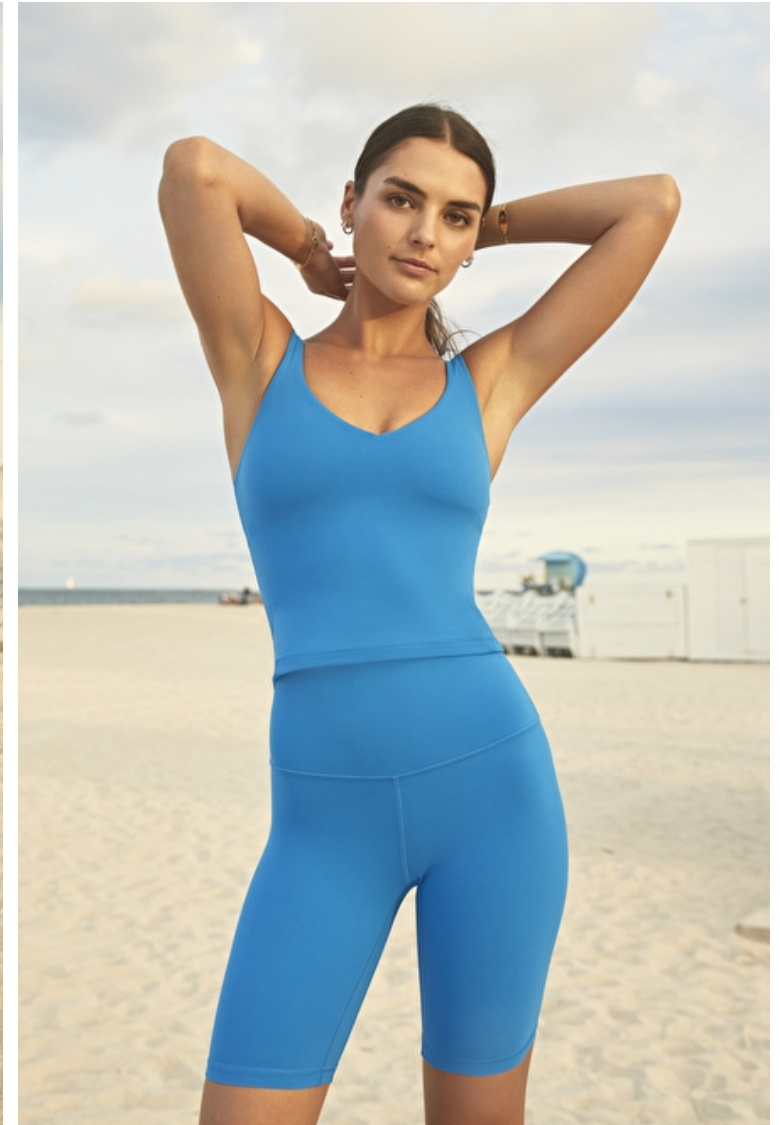

Select

MODEL MANAGEMENT

1400 Alton Rd Suite 103, Miami Beach, 33139, Florida, United States

Phone: (305) 672-6342 Fax: (305) 672-1749 Email: info.miami@selectmodel.com Website: <https://www.selectmodel.com/>

Zara Jaff

Height 174cm / 5' 8.5"

Size EU/US 32 / 2

Bust 81cm / 32"

Waist 63cm / 25"

Hips 86cm / 34"

Shoes EU/US/UK 39.5 / 8.5 / 6

Eyes Light brown

Hair Brown