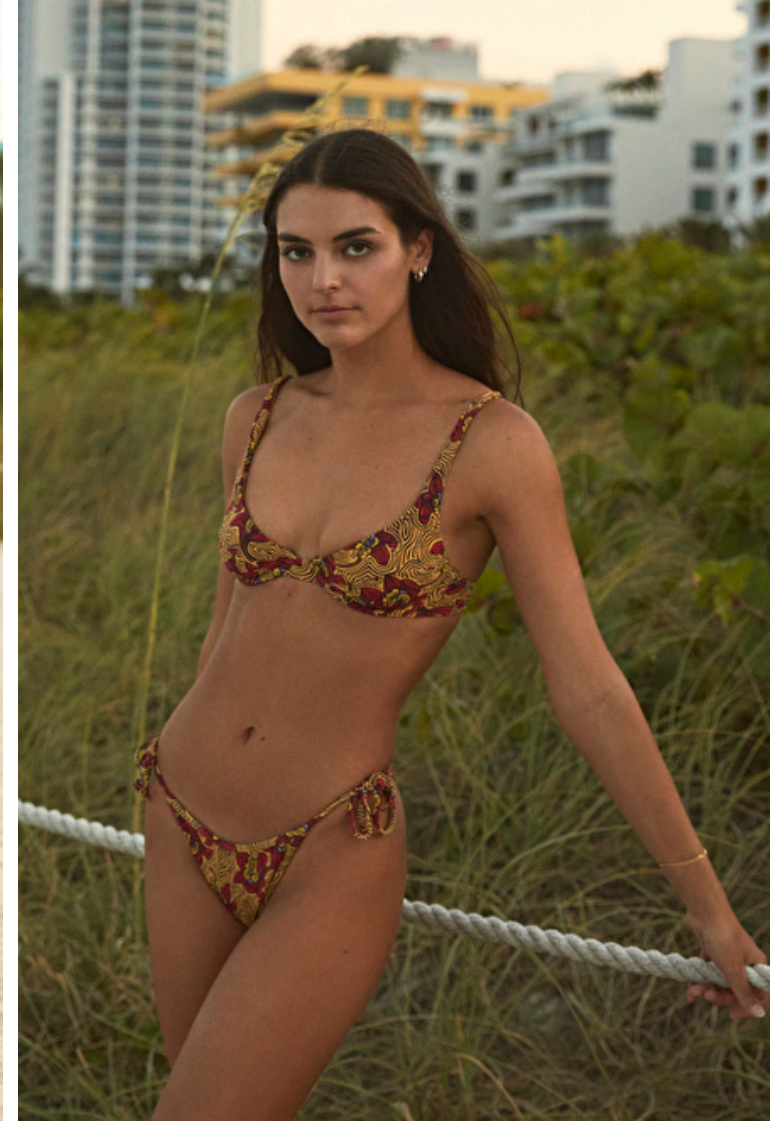

Select

MODEL MANAGEMENT

1400 Alton Rd Suite 103, Miami Beach, 33139, Florida, United States

Phone: (305) 672-6342 Fax: (305) 672-1749 Email: info.miami@selectmodel.com Website: <https://www.selectmodel.com/>

Zara Jaff

Height 174cm / 5' 8.5"

Size EU/US 32 / 2

Bust 81cm / 32"

Waist 63cm / 25"

Hips 86cm / 34"

Shoes EU/US/UK 39.5 / 8.5 / 6

Eyes Light brown

Hair Brown