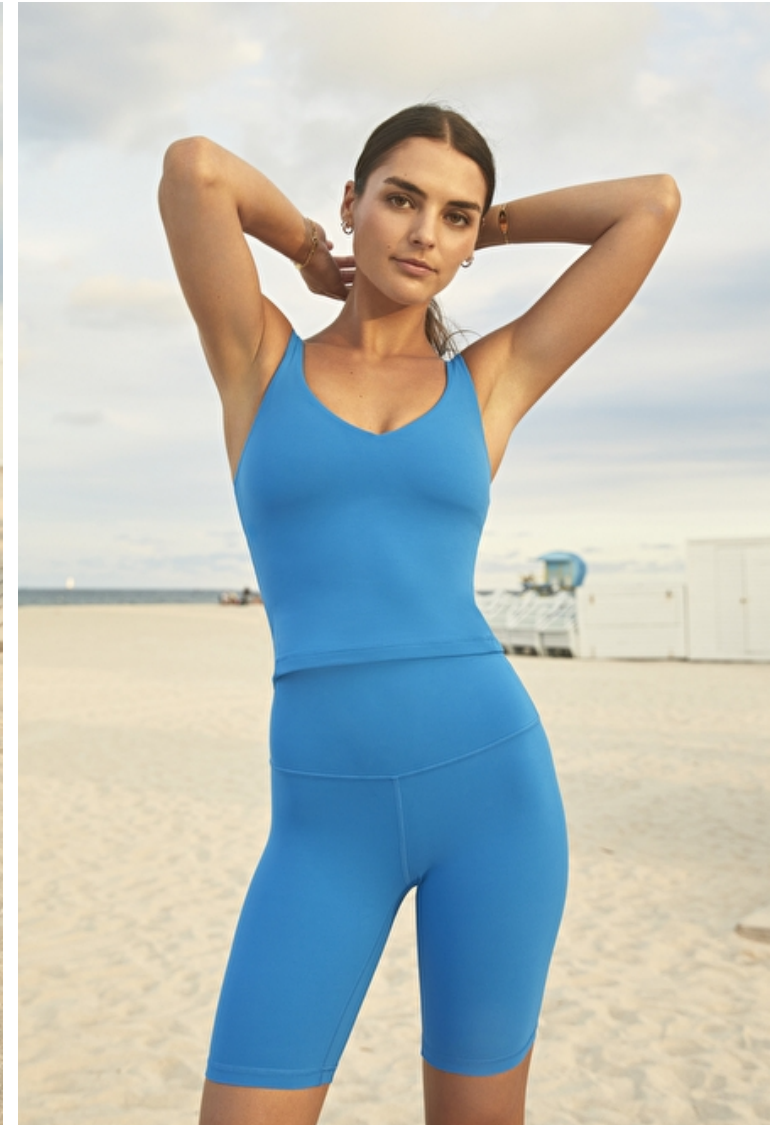

Zara Jaff

Height 174cm / 5' 8.5"

Size EU/US 32 / 2

Bust 81cm / 32"

Waist 63cm / 25"

Hips 86cm / 34"

Shoes EU/US/UK 39.5 / 8.5 / 6

Eyes Light brown

Hair Brown