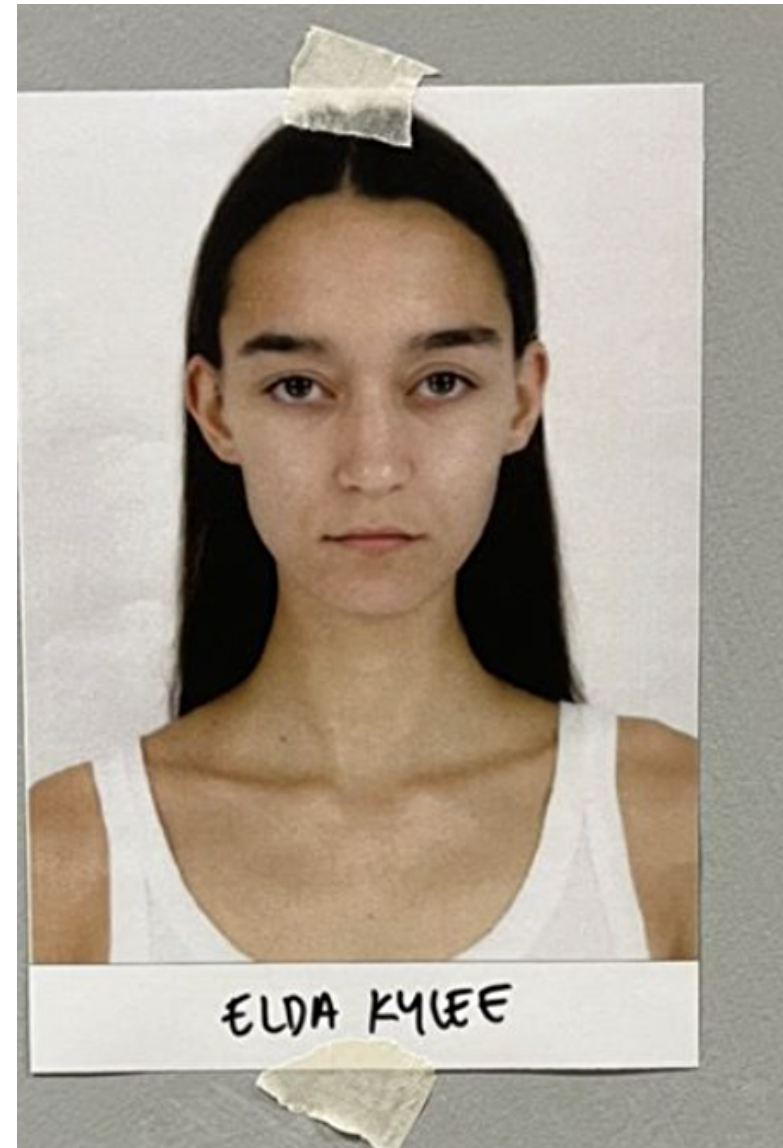

Kylee Erge

Height 180cm / 5' 11.0"

Bust 78cm / 30.5"

Waist 58cm / 23"

Hips 90cm / 35.5"

Shoes EU/US/UK 39 / 8 / 6

Eyes Hazel

Hair Brown