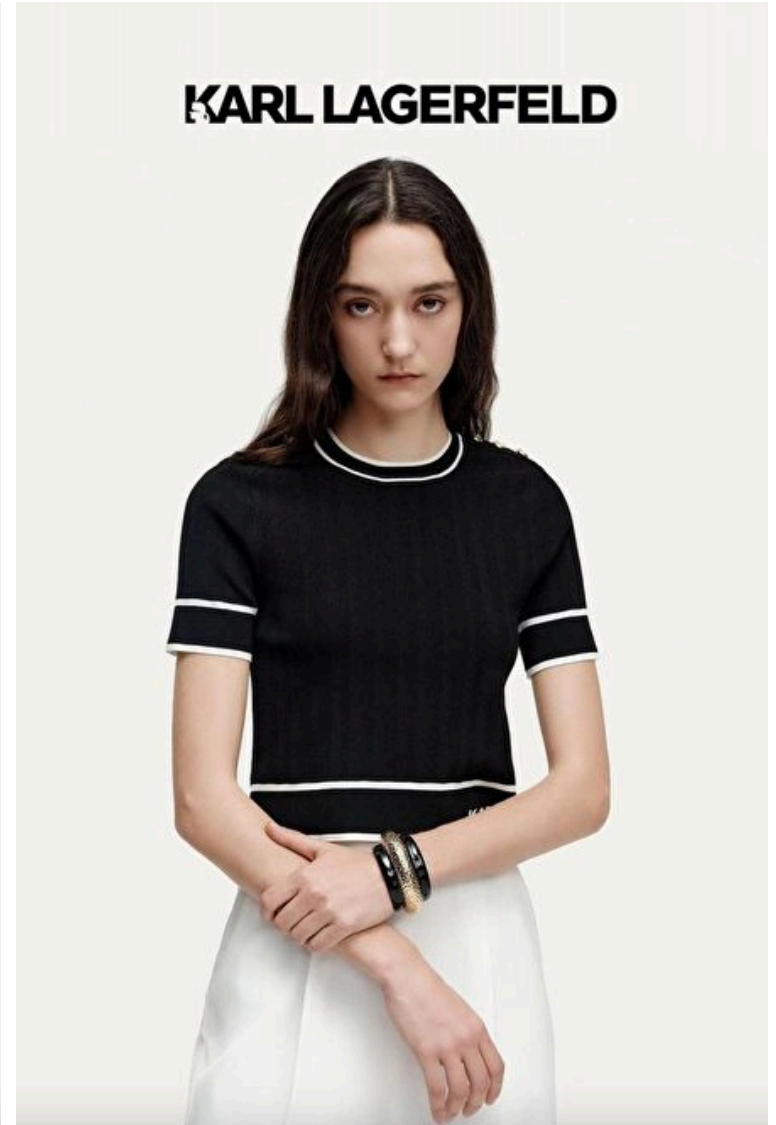

Height 180cm / 5' 11.0"

Bust 78cm / 30.5"

Waist 58cm / 23"

Hips 90cm / 35.5"

Shoes EU/US/UK 39 / 8 / 6

Eyes Hazel

Hair Brown

Kylee Erge