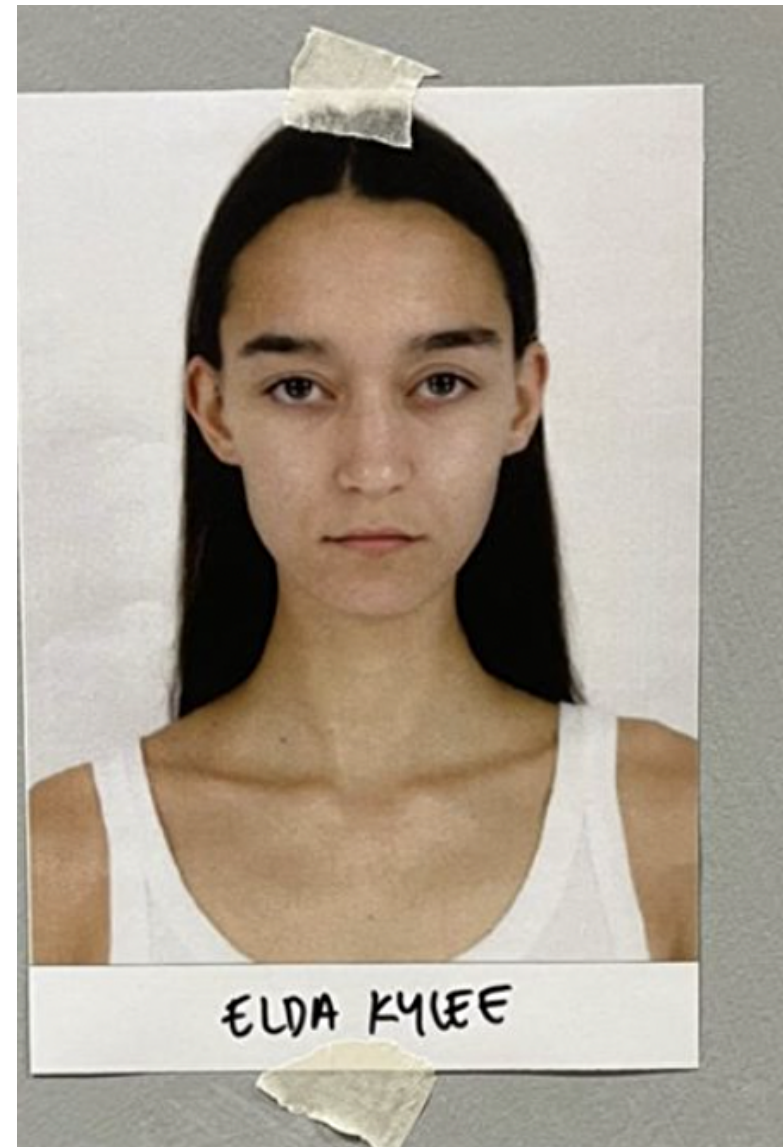

Kylee Erge

Height 180cm / 5' 11.0"

Bust 80cm / 31.5"

Waist 58cm / 23"

Hips 90cm / 35.5"

Shoes EU/US/UK 39 / 8 / 6

Eyes Hazel

Hair Brown