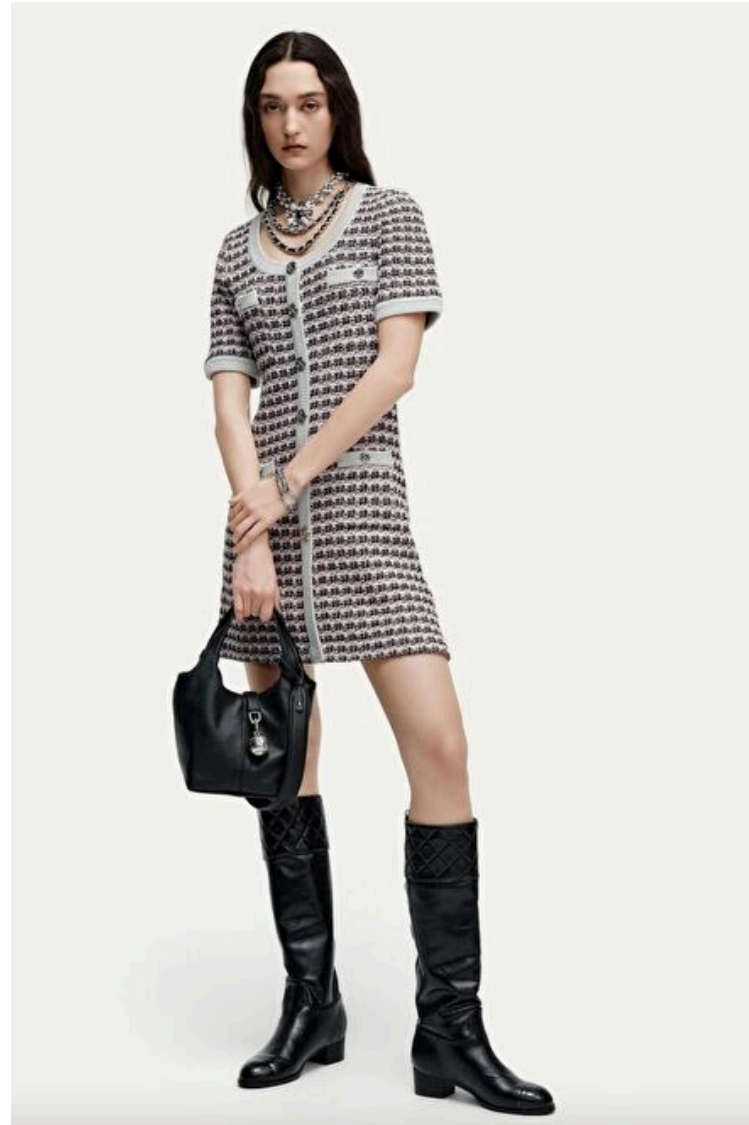

Height 180cm / 5' 11.0"

Bust 78cm / 30.5"

Waist 58cm / 23"

Hips 90cm / 35.5"

Shoes EU/US/UK 39 / 8 / 6

Eyes Hazel

Hair Brown

Kylee Erge