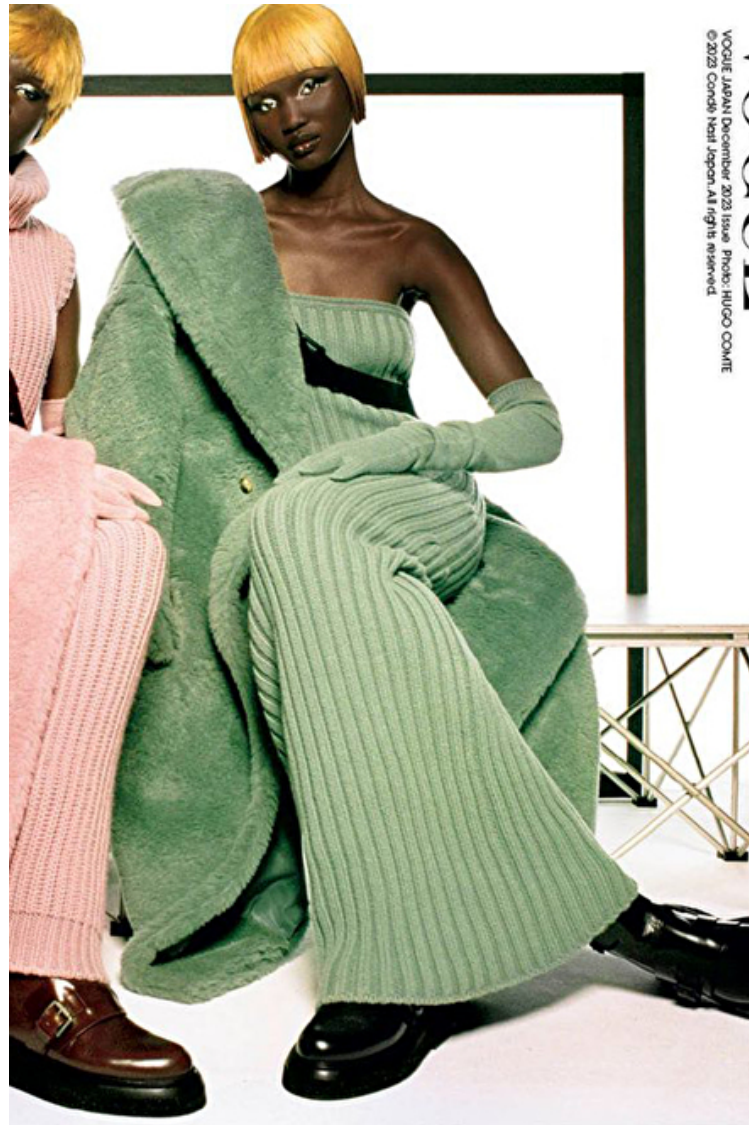

Bust 84cm / 33"

Waist 62cm / 24.5"

Hips 87cm / 34.5"

Shoes EU/US/UK 40 / 9 / 7

Eyes Brown

Hair Dark brown

Select

MODEL MANAGEMENT