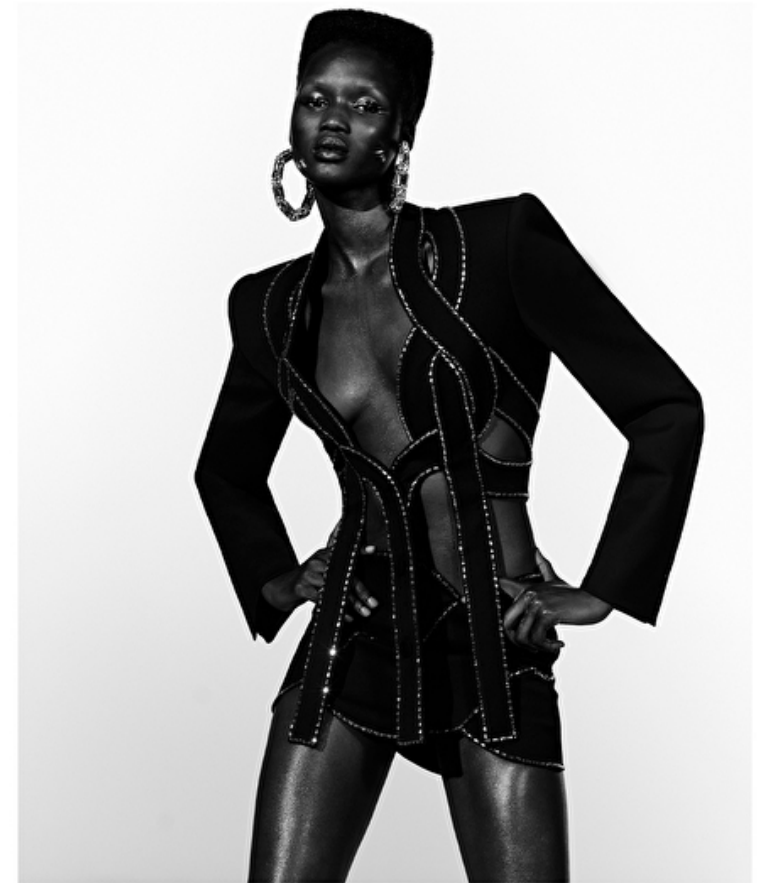

Bust 84cm / 33"

Waist 62cm / 24.5"

Hips 87cm / 34.5"

Shoes EU/US/UK 40 / 9 / 7

Eyes Brown

Hair Dark brown

A R E A

A R E A