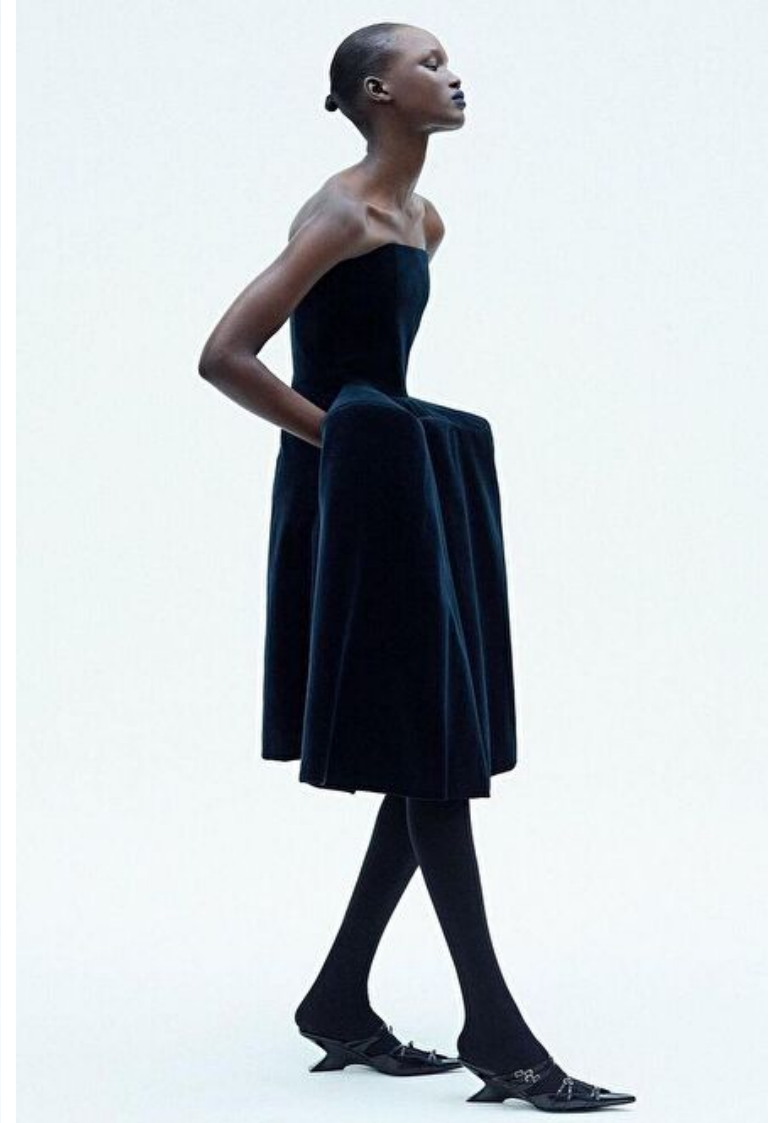

Height 180cm / 5' 11.0"

Bust 84cm / 33"

Waist 62cm / 24.5"

Hips 87cm / 34.5"

Shoes EU/US/UK 40 / 9 / 7

Eyes Brown

Hair Dark brown

ABENY