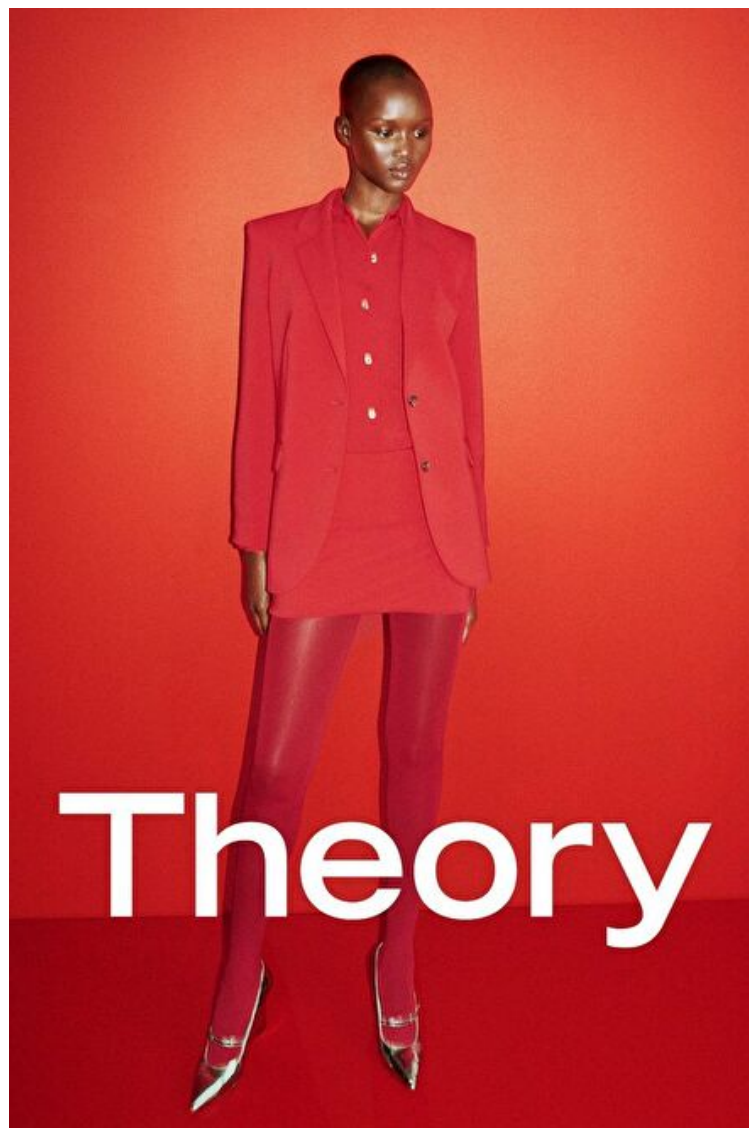

ABENY

Height 180cm / 5' 11.0"

Bust 84cm / 33"

Waist 62cm / 24.5"

Hips 87cm / 34.5"

Shoes EU/US/UK 40 / 9 / 7

Eyes Brown

Hair Dark brown