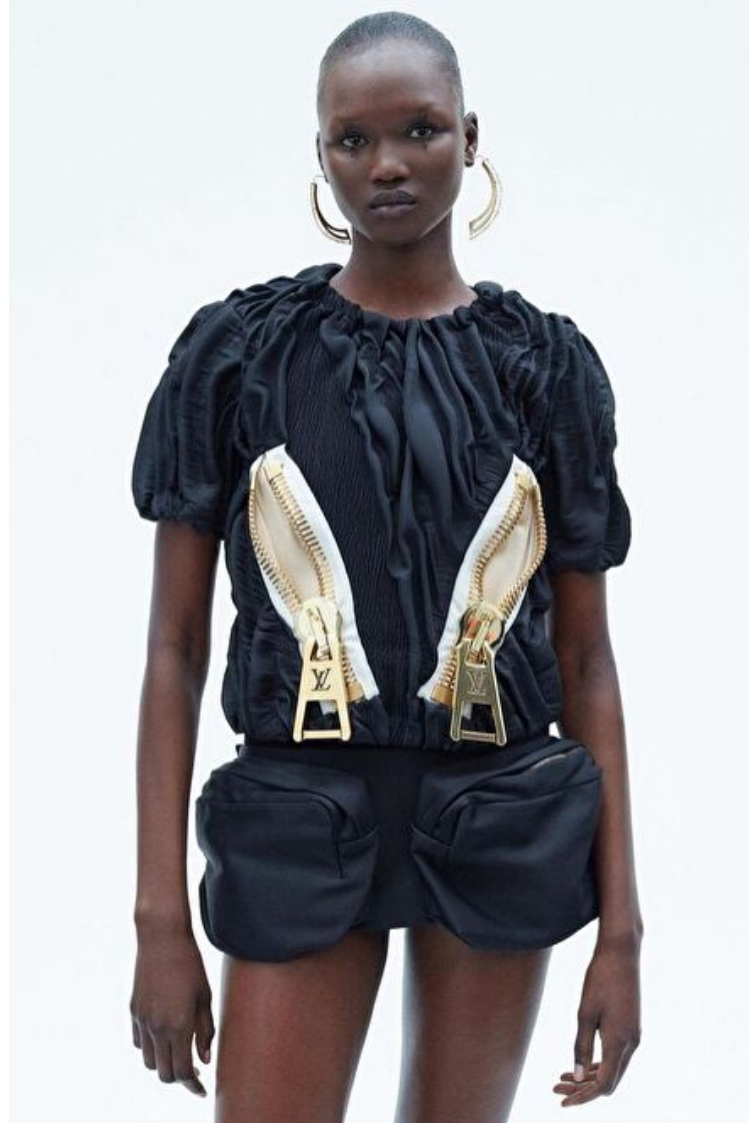

Height 180cm / 5' 11.0"

Bust 84cm / 33"

Waist 62cm / 24.5"

Hips 87cm / 34.5"

Shoes EU/US/UK 40 / 9 / 7

Eyes Brown

Hair Dark brown

ABENY