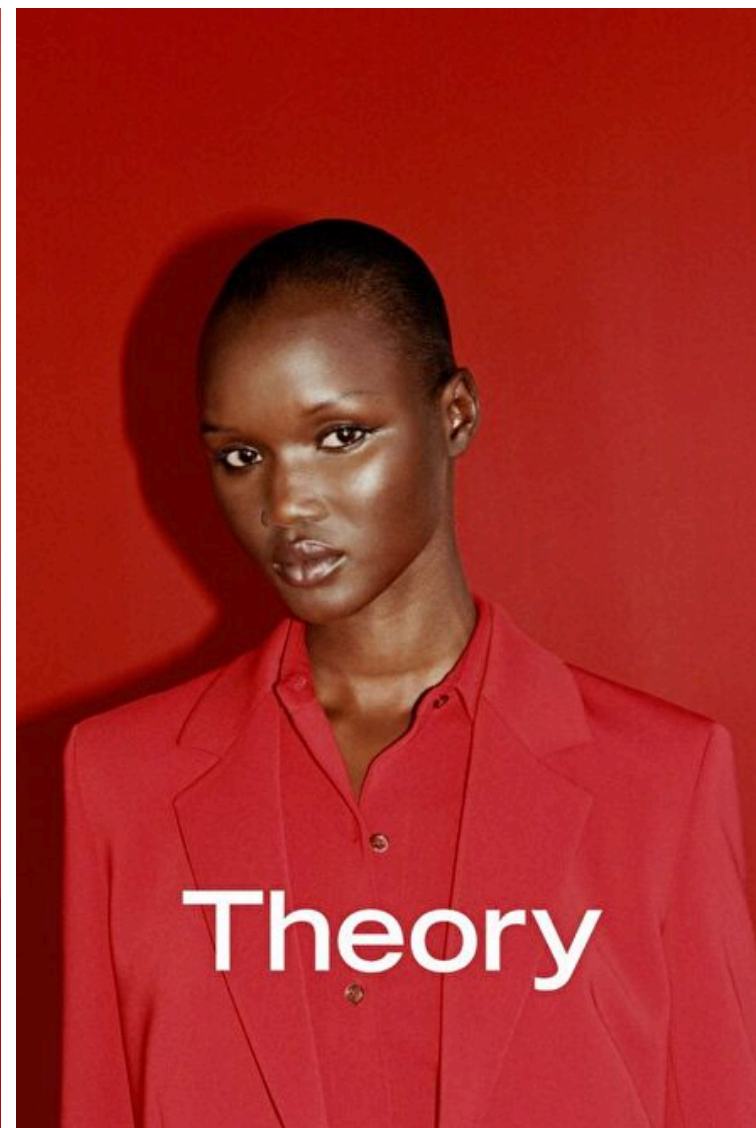

ABENY

Height 180cm / 5' 11.0"

Bust 84cm / 33"

Waist 62cm / 24.5"

Hips 87cm / 34.5"

Shoes EU/US/UK 40 / 9 / 7

Eyes Brown

Hair Dark brown