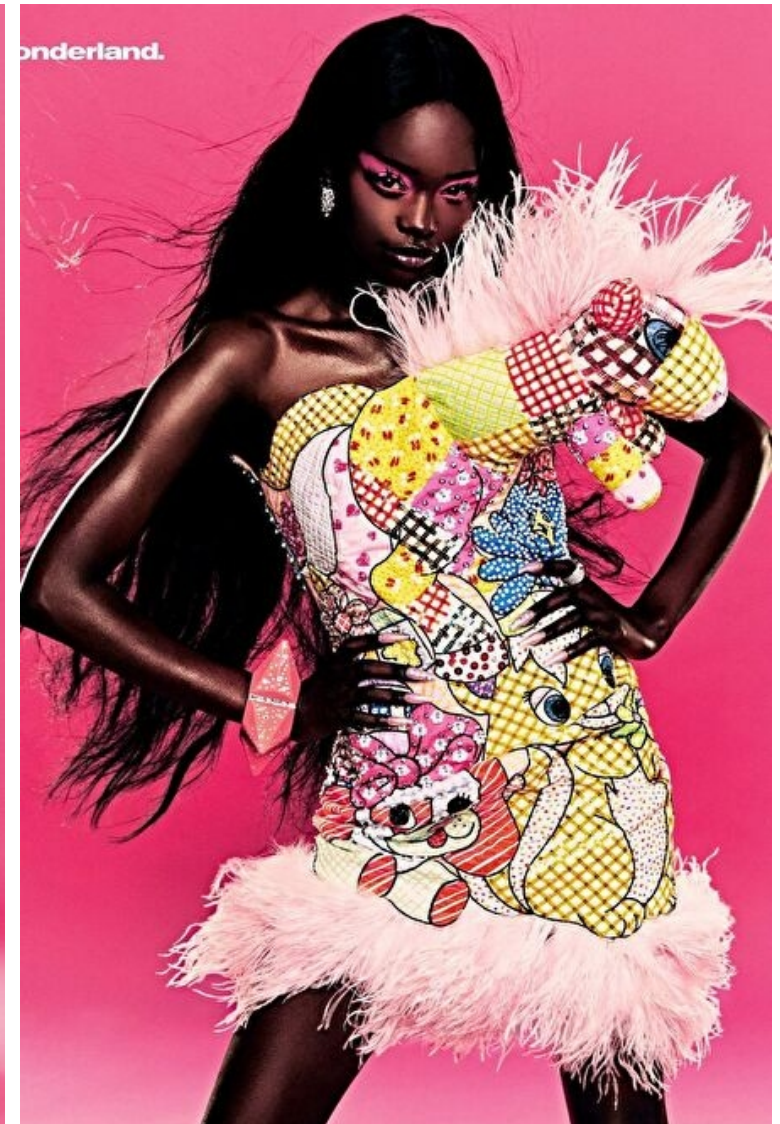

Bust 75cm / 29.5"

Waist 58cm / 23"

Hips 86cm / 34"

Shoes EU/US/UK 39 / 8 / 6

Eyes Dark brown

Hair Black

Select

MODEL MANAGEMENT