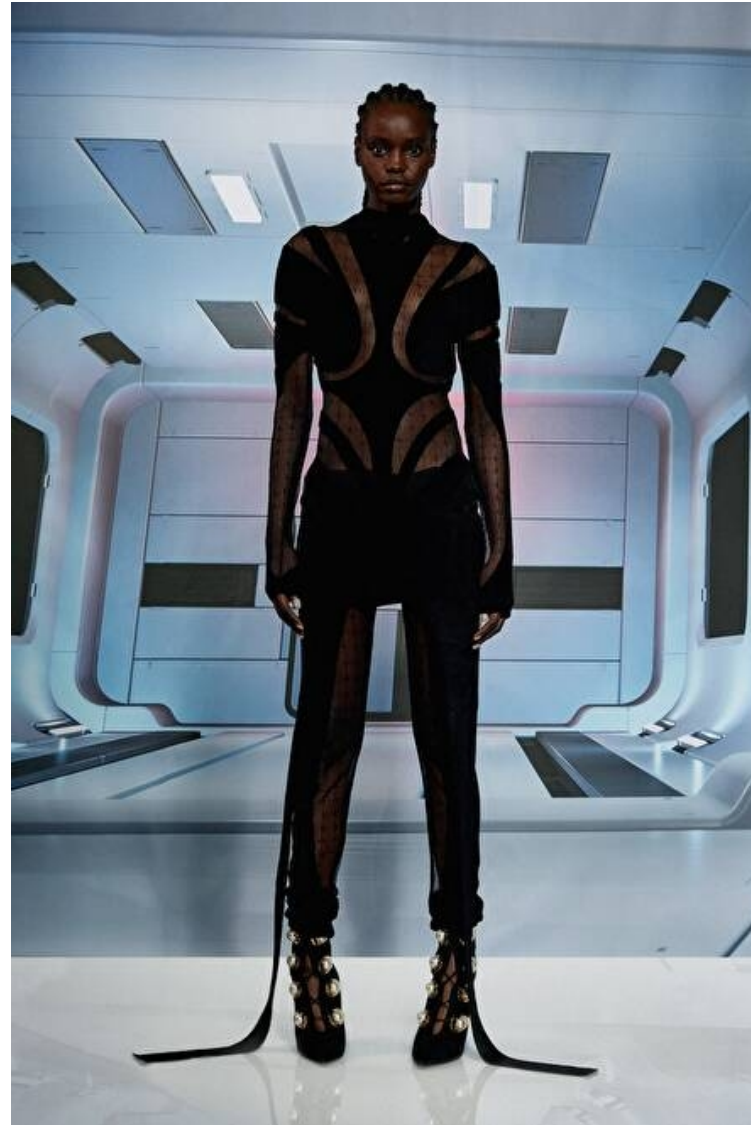

Bust 75cm / 29.5"

Waist 58cm / 23"

Hips 86cm / 34"

Shoes EU/US/UK 39 / 8 / 6

Eyes Dark brown

Hair Black

Select

MODEL MANAGEMENT