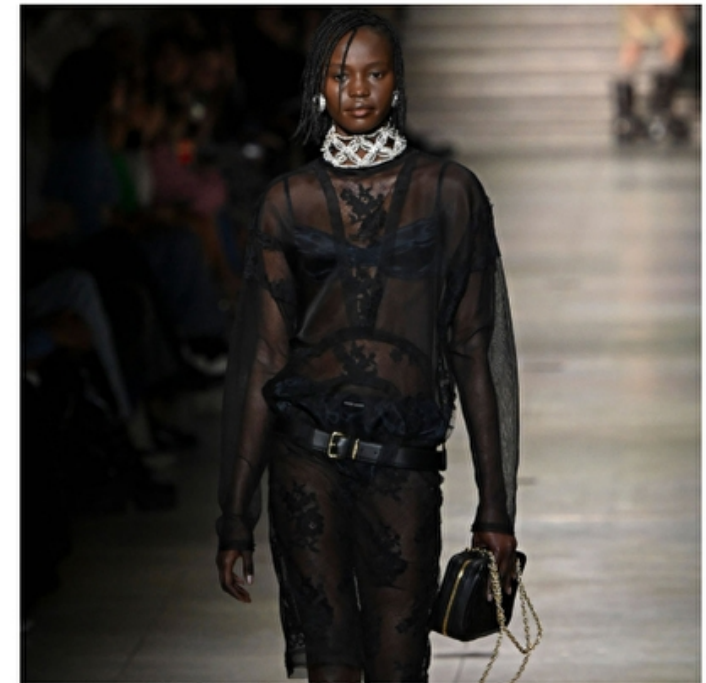

Bust 75cm / 29.5"

Waist 58cm / 23"

Hips 86cm / 34"

Shoes EU/US/UK 39 / 8 / 6

Eyes Dark brown

Hair Black

models.
Top Newcomers F/W 2022
Models.com Selects: Breakout Season

Achan Biong