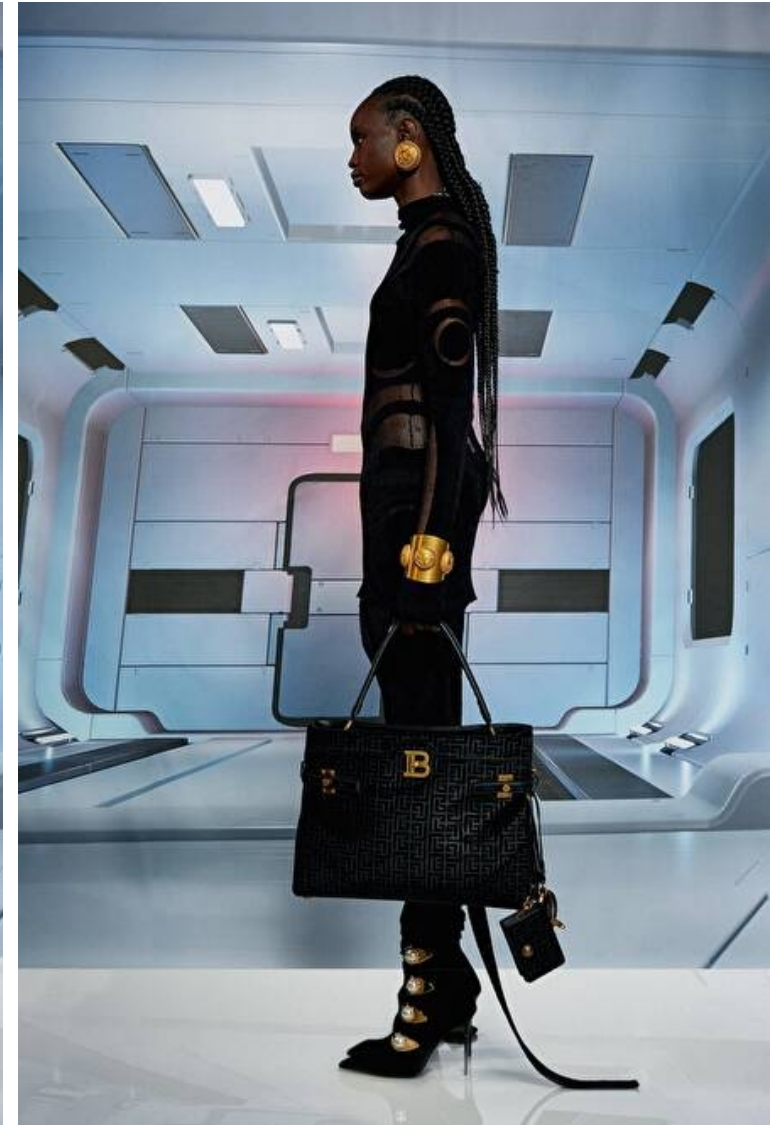

Bust 75cm / 29.5"

Waist 58cm / 23"

Hips 86cm / 34"

Shoes EU/US/UK 39 / 8 / 6

Eyes Dark brown

Hair Black

Select

MODEL MANAGEMENT