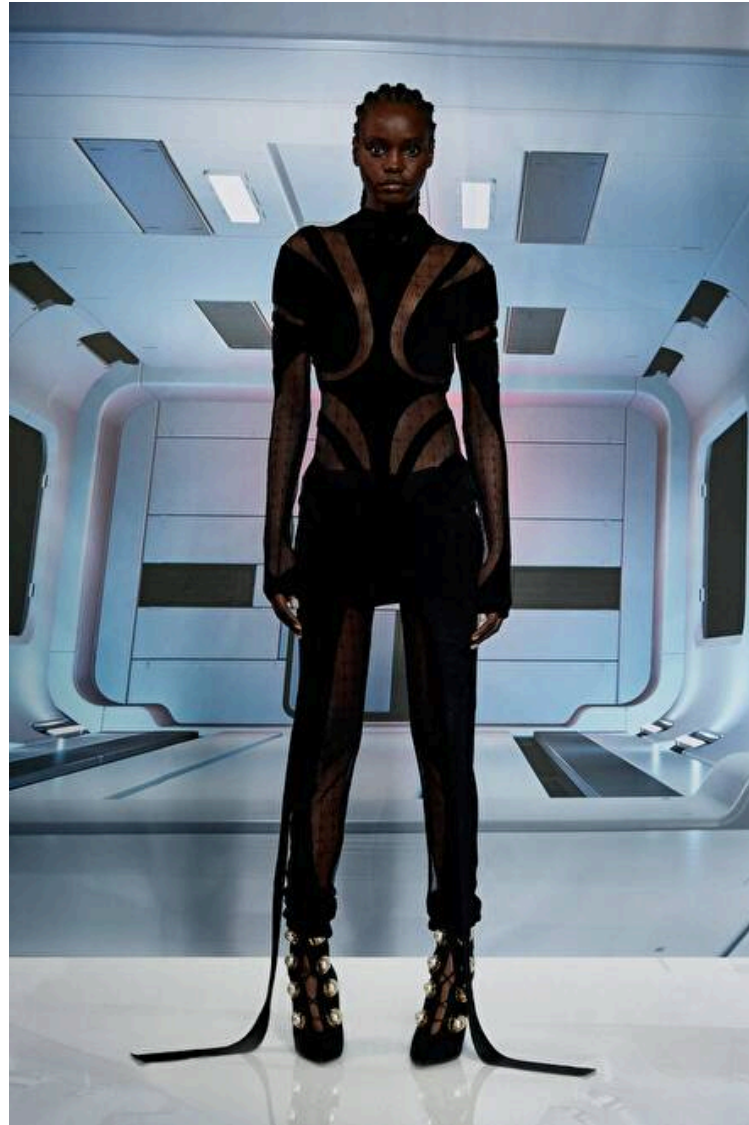

Bust 75cm / 29.5"

Waist 56cm / 22"

Hips 86cm / 34"

Shoes EU/US/UK 39 / 8 / 6

Eyes Black

Hair Black

Select

MODEL MANAGEMENT