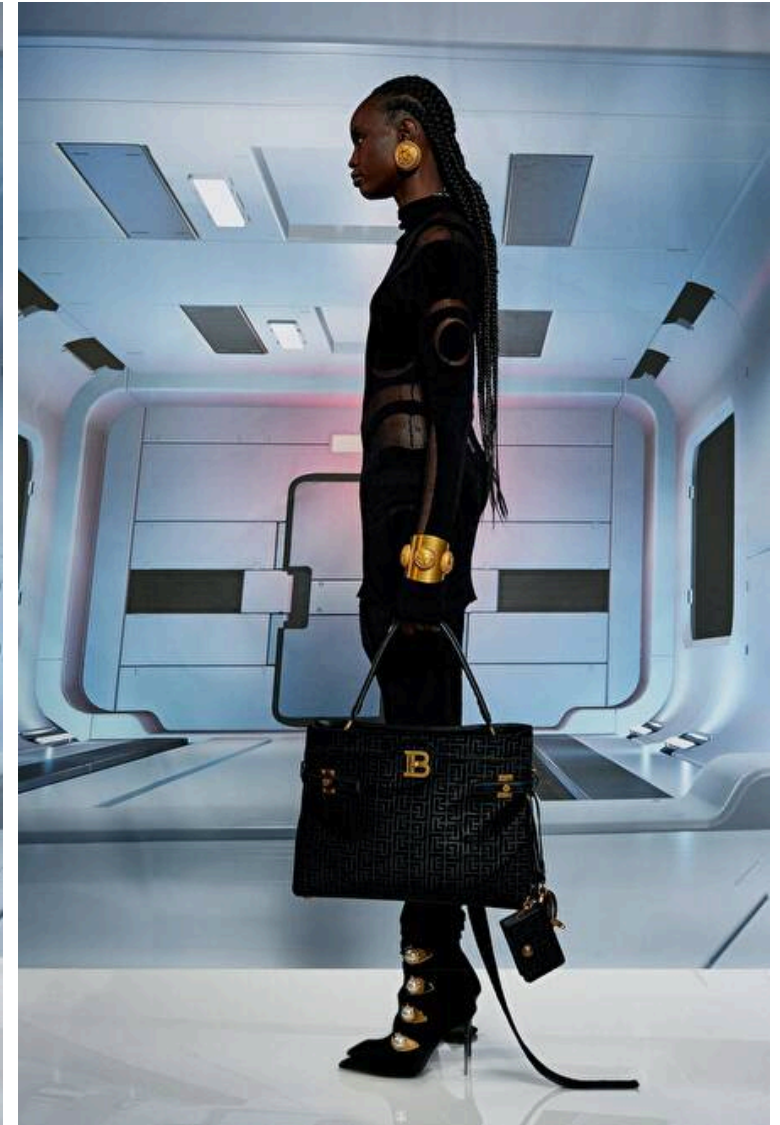

Bust 75cm / 29.5"

Waist 56cm / 22"

Hips 86cm / 34"

Shoes EU/US/UK 39 / 8 / 6

Eyes Black

Hair Black

Select

MODEL MANAGEMENT