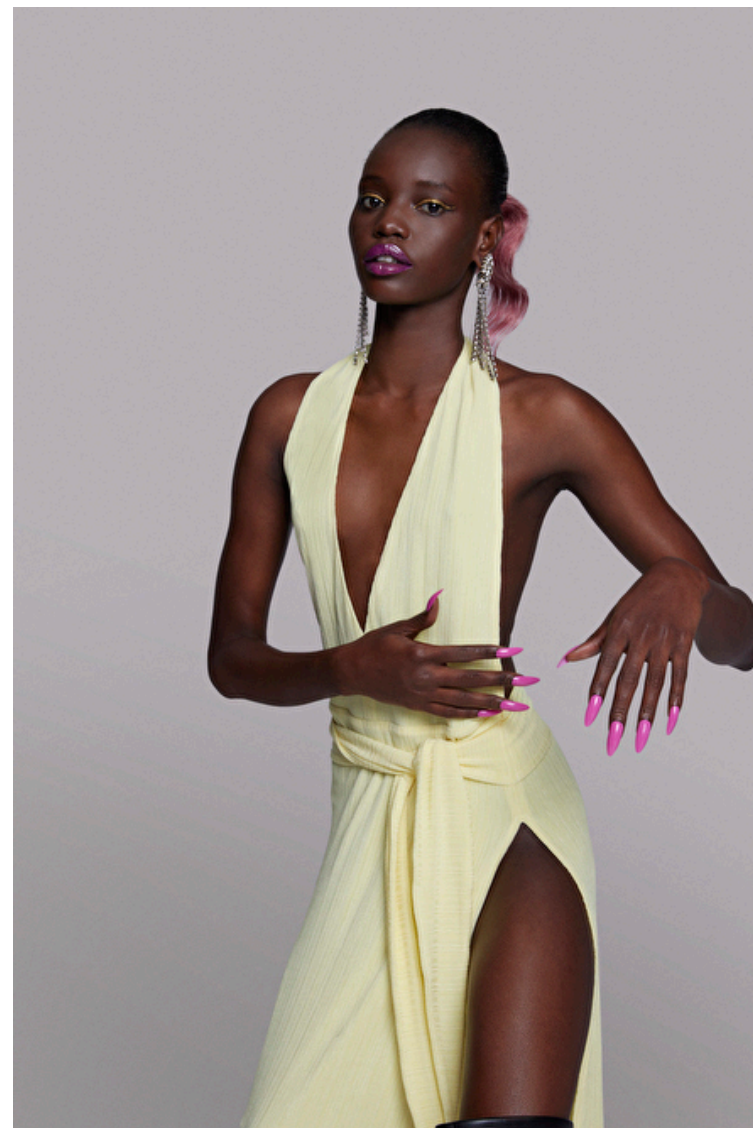

Bust 75cm / 29.5"

Waist 56cm / 22"

Hips 86cm / 34"

Shoes EU/US/UK 39 / 8 / 6

Eyes Black

Hair Black

Select

MODEL MANAGEMENT