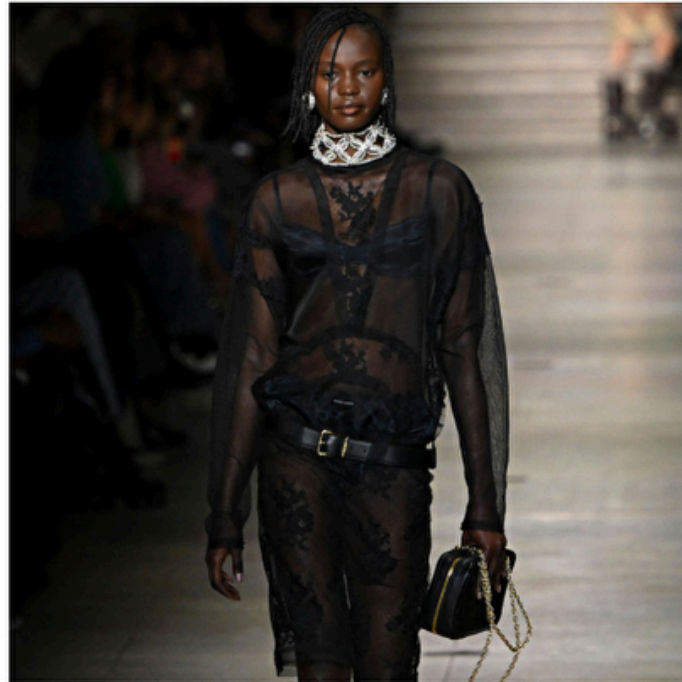

ACHAN

Height 177cm / 5' 9.5"

Bust 75cm / 29.5"

Waist 56cm / 22"

Hips 86cm / 34"

Shoes EU/US/UK 39 / 8 / 6

Eyes Black

Hair Black

models.

Top Newcomers F/W 2022

Models.com Selects: Breakout Season

Achan Biong

Miu Miu (Photo by Victor VIRGILE/Gamma-Rapho via Getty Images)