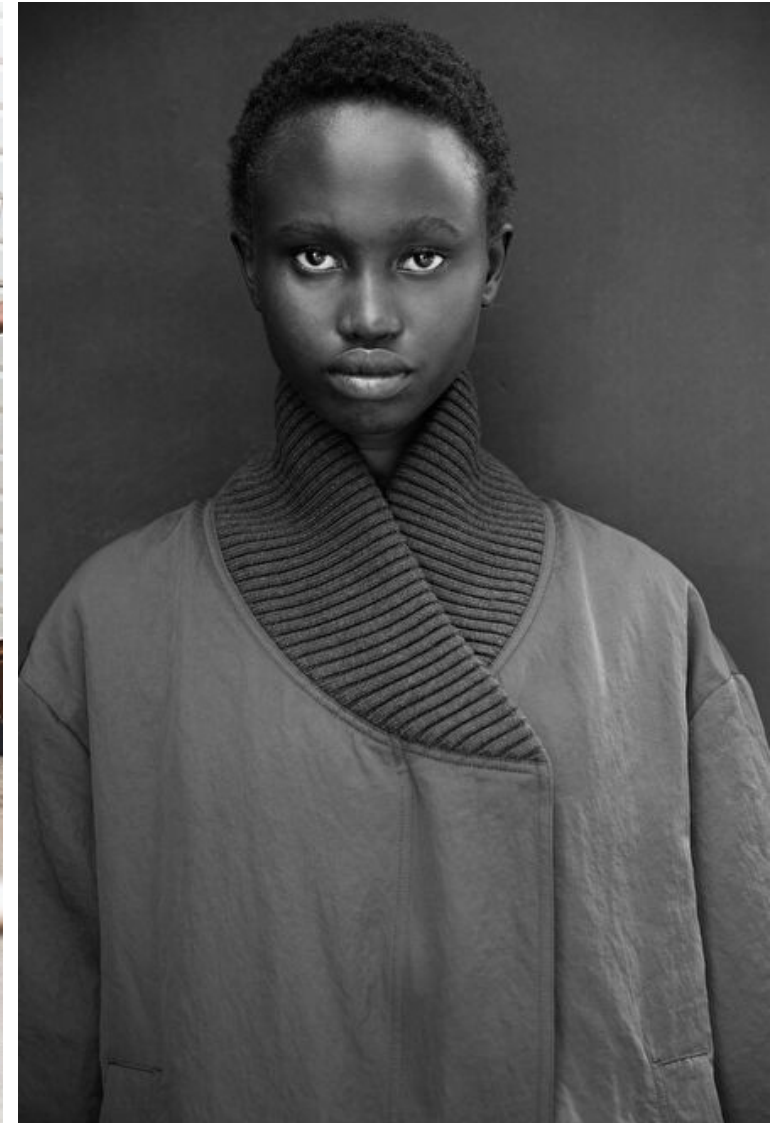

AKUCH CHOL

Height 179cm / 5' 10.5"

Bust 76cm / 30"

Waist 58cm / 23"

Hips 85cm / 33.5"

Shoes EU/US/UK 40 / 9 / 7

Eyes Brown

Hair Brown