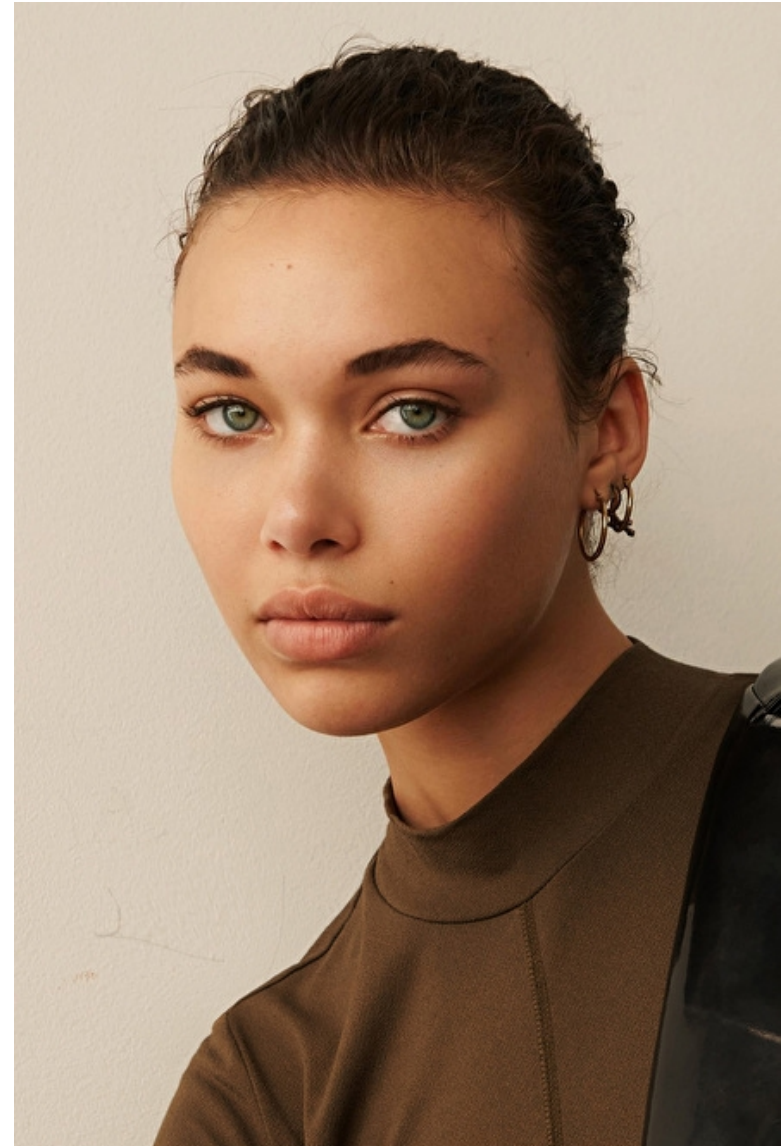

Alexa Samuel

Height 176cm / 5' 9.5"

Bust 79cm / 31"

Waist 60cm / 23.5"

Hips 86cm / 34"

Shoes EU/US/UK 40 / 9 / 7

Eyes Blue

Hair Brown