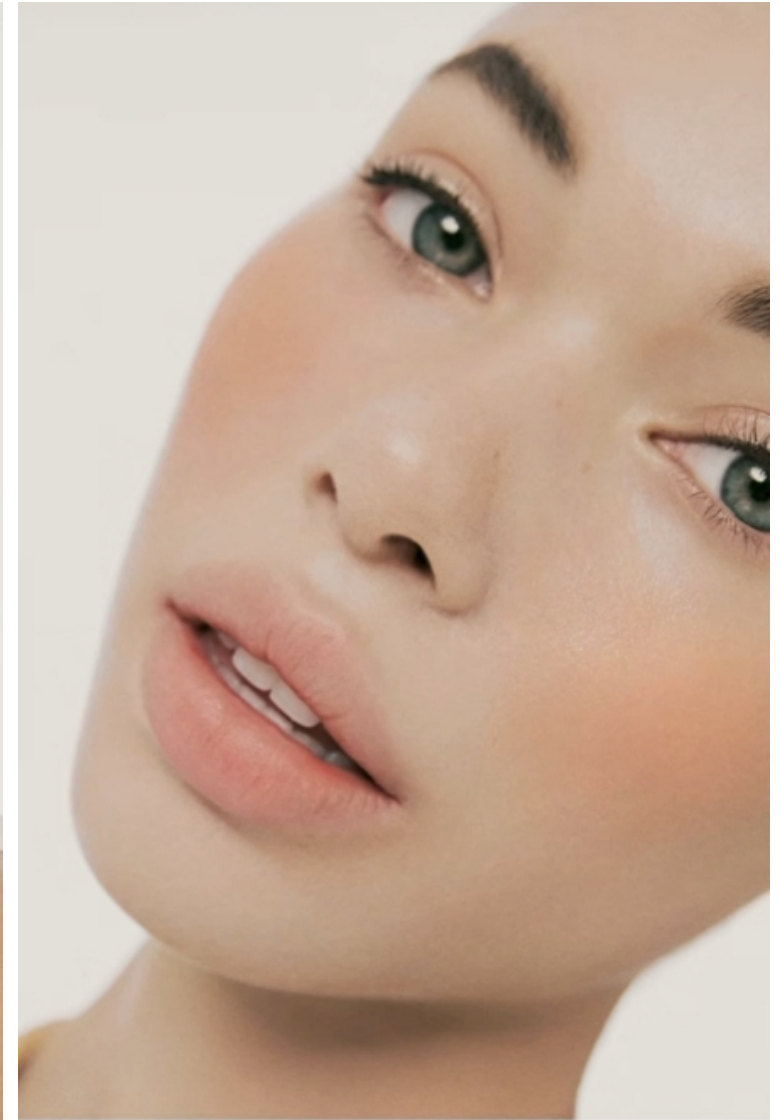

Alexa Samuel

Height 176cm / 5' 9.5"

Bust 79cm / 31"

Waist 60cm / 23.5"

Hips 86cm / 34"

Shoes EU/US/UK 40 / 9 / 7

Eyes Blue

Hair Brown