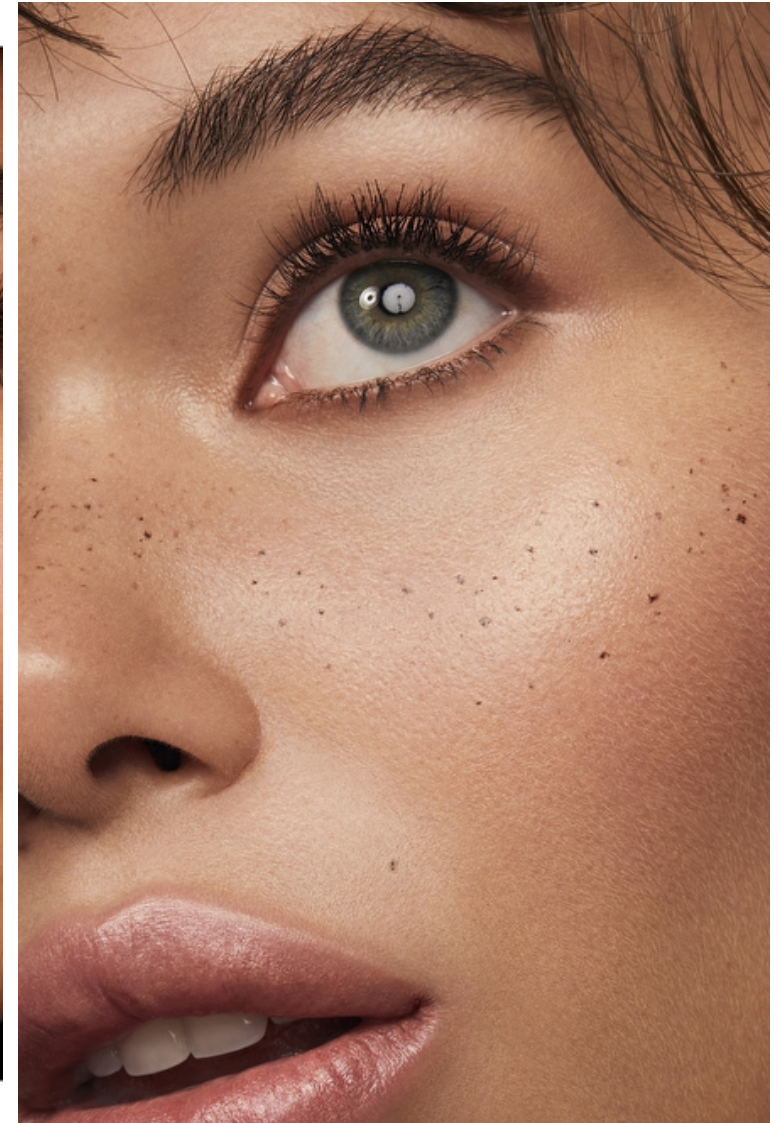

Alexa Samuel

Height 176cm / 5' 9.5"

Bust 79cm / 31"

Waist 60cm / 23.5"

Hips 86cm / 34"

Shoes EU/US/UK 40 / 9 / 7

Eyes Blue

Hair Brown