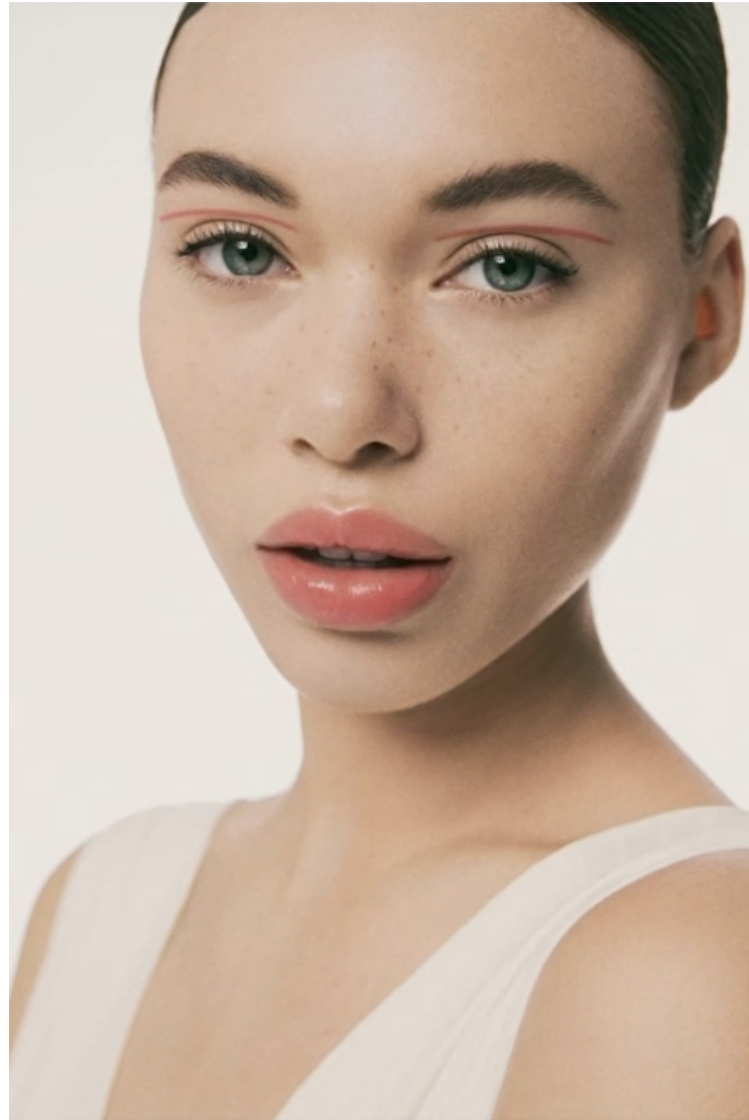

Alexa Samuel

Height 176cm / 5' 9.5"

Bust 79cm / 31"

Waist 60cm / 23.5"

Hips 86cm / 34"

Shoes EU/US/UK 40 / 9 / 7

Eyes Blue

Hair Brown