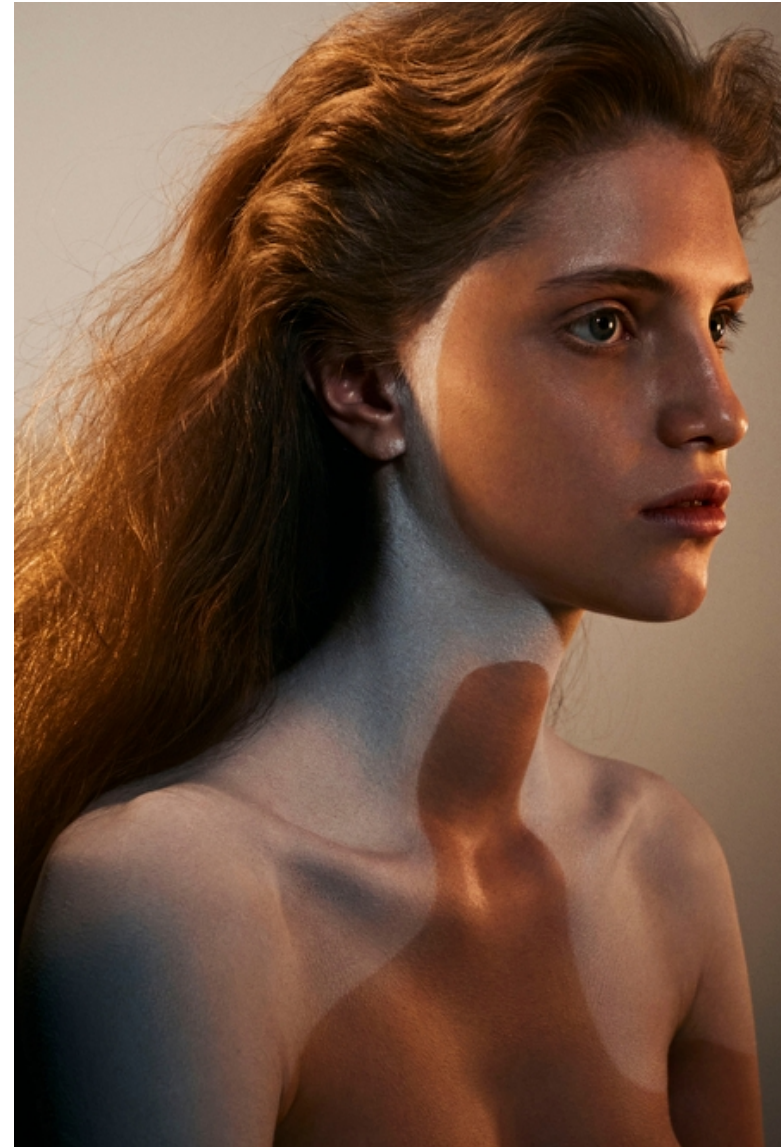

## ALICE COOPER

Height 180cm / 5' 11.0"

Bust 80cm / 31.5"

Hips 92cm / 36"

Waist 65cm / 25.5"

Shoes EU/US/UK 40.5 / 9.5 / 7

Size EU/US 34 / 4

Hair Dark blond

Hair length 1

Eyes Blue