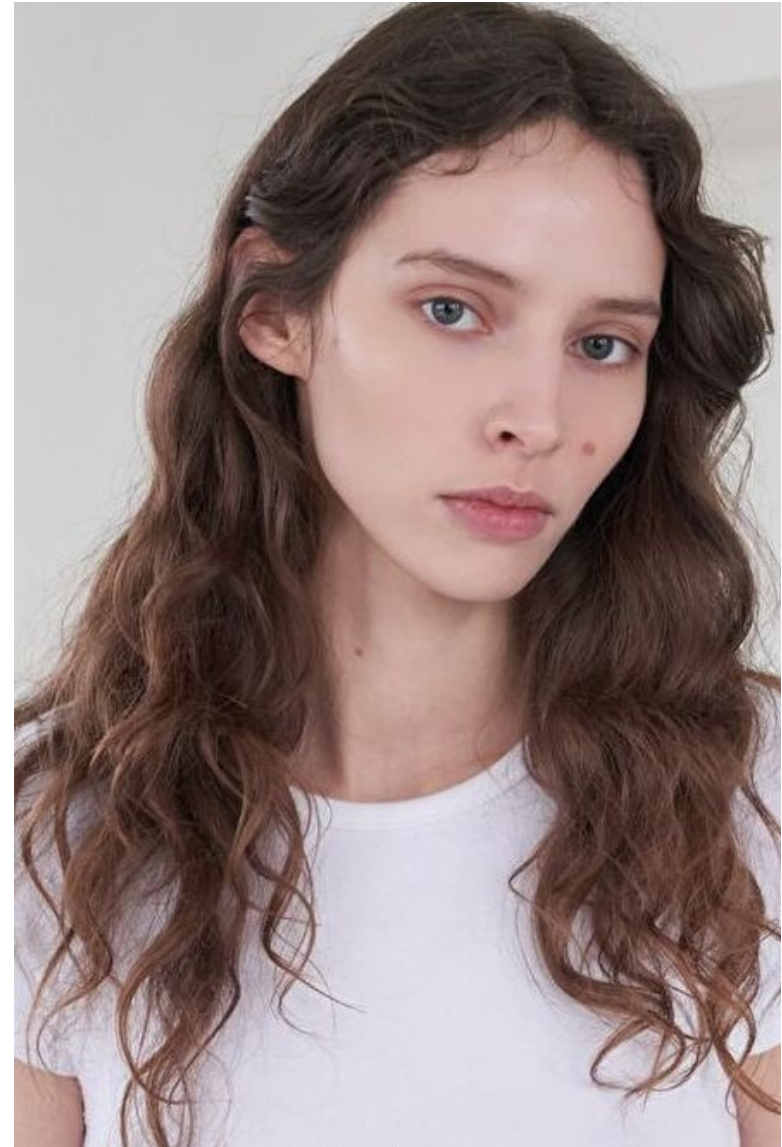

Alisa Korbitz

Height 177cm / 5' 9.5"

Bust 81cm / 32"

Waist 61cm / 24"

Hips 90cm / 35.5"

Shoes EU/US/UK 40.5 / 9.5 / 7

Eyes Blue

Hair Light brown