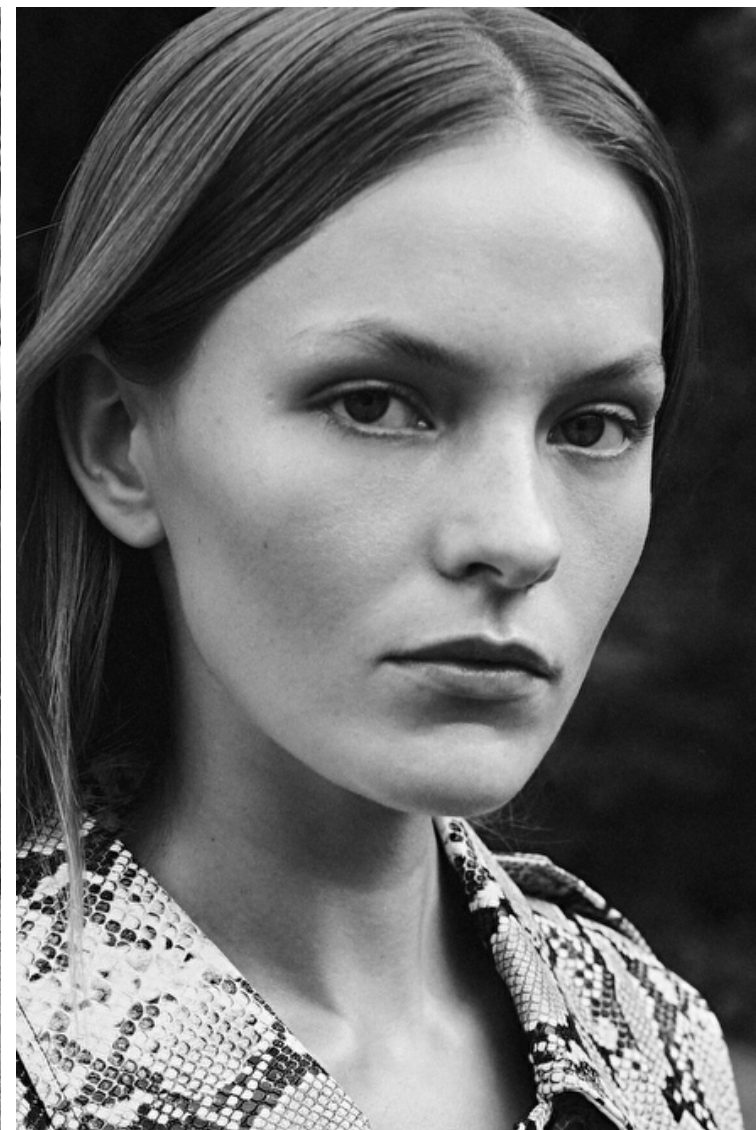

Select

MODEL MANAGEMENT

Via Giorgio Washington, 2, Milano, 20146, Lombardia, Italy

Phone: +39 02 89658300 Fax: +39 02 89658398 Email: info.milano@selectmodel.com Website: <https://www.selectmodel.com/>

Alma Bülow

Height 177cm / 5' 9.5"

Bust 82cm / 32.5"

Waist 57cm / 22.5"

Hips 87cm / 34.5"

Shoes EU/US/UK 40.5 / 9.5 / 7

Eyes Blue

Hair Dark blond

Cup B