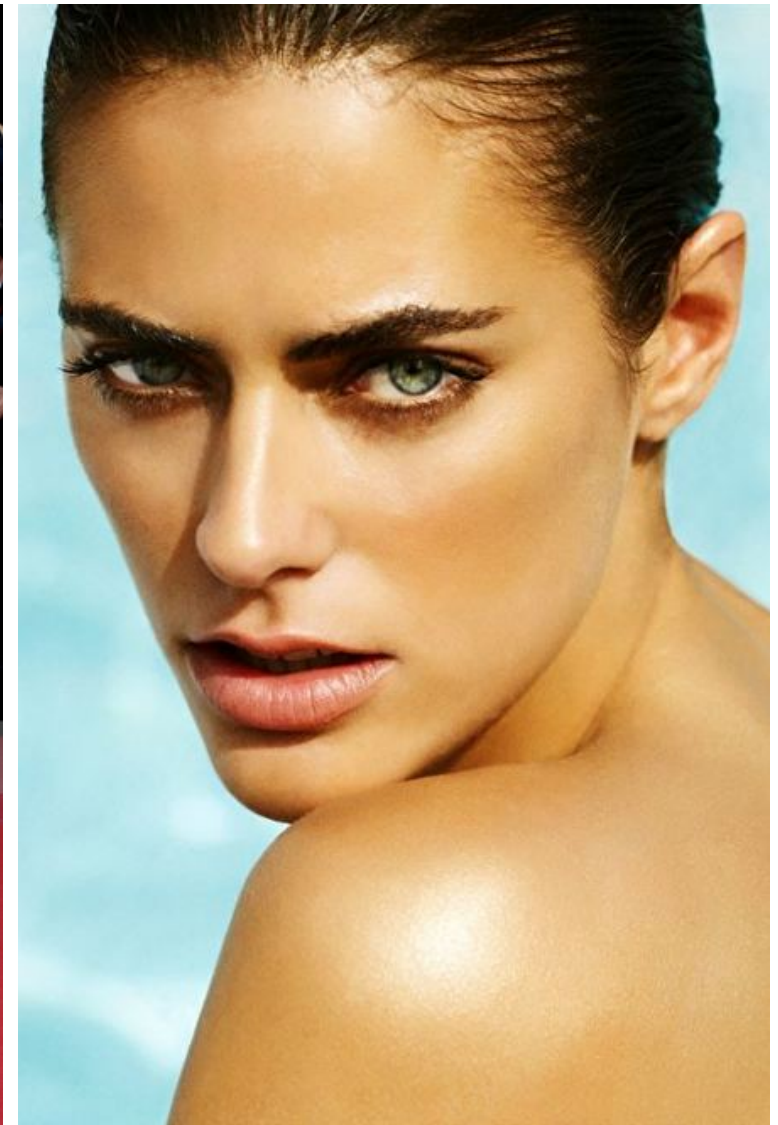

Height 172cm / 5' 7.5"

Bust 85cm / 33.5"

Waist 64cm / 25"

Hips 93cm / 36.5"

Shoes EU/US/UK 39 / 8 / 6

Hair Brown

Eyes Blue green

Alyson Le Borges