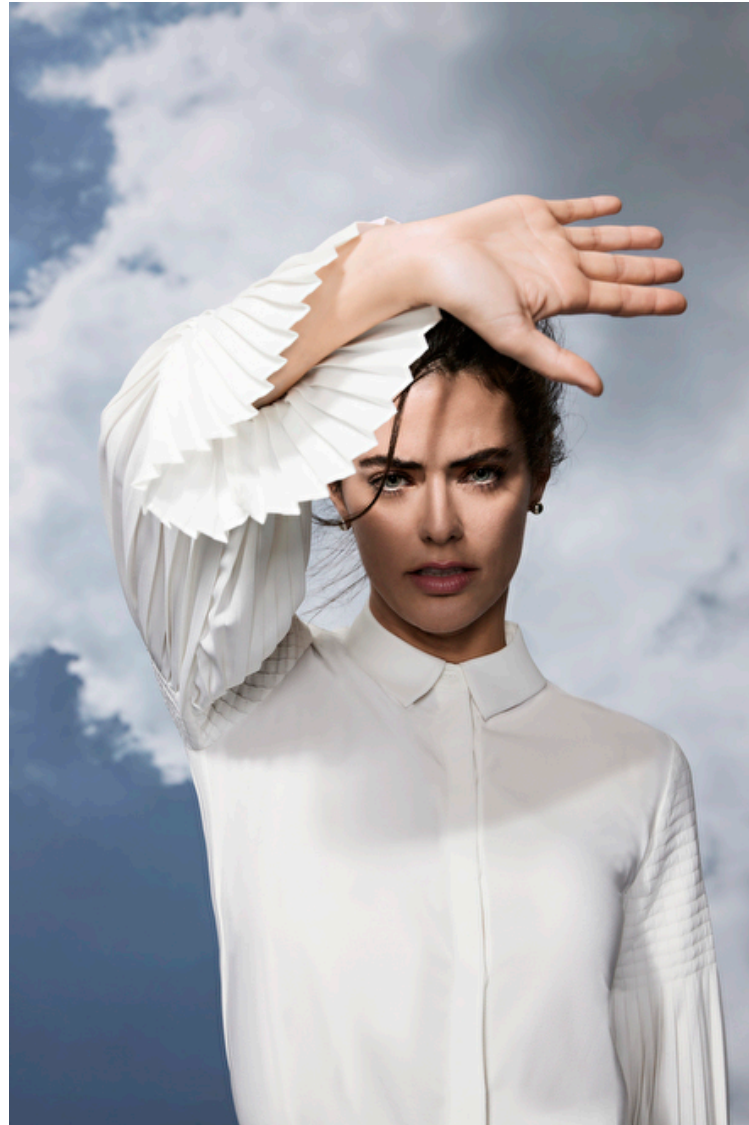

Height 172cm / 5' 7.5"

Bust 85cm / 33.5"

Waist 64cm / 25"

Hips 93cm / 36.5"

Shoes EU/US/UK 39 / 8 / 6

Hair Brown

Eyes Blue green

Select