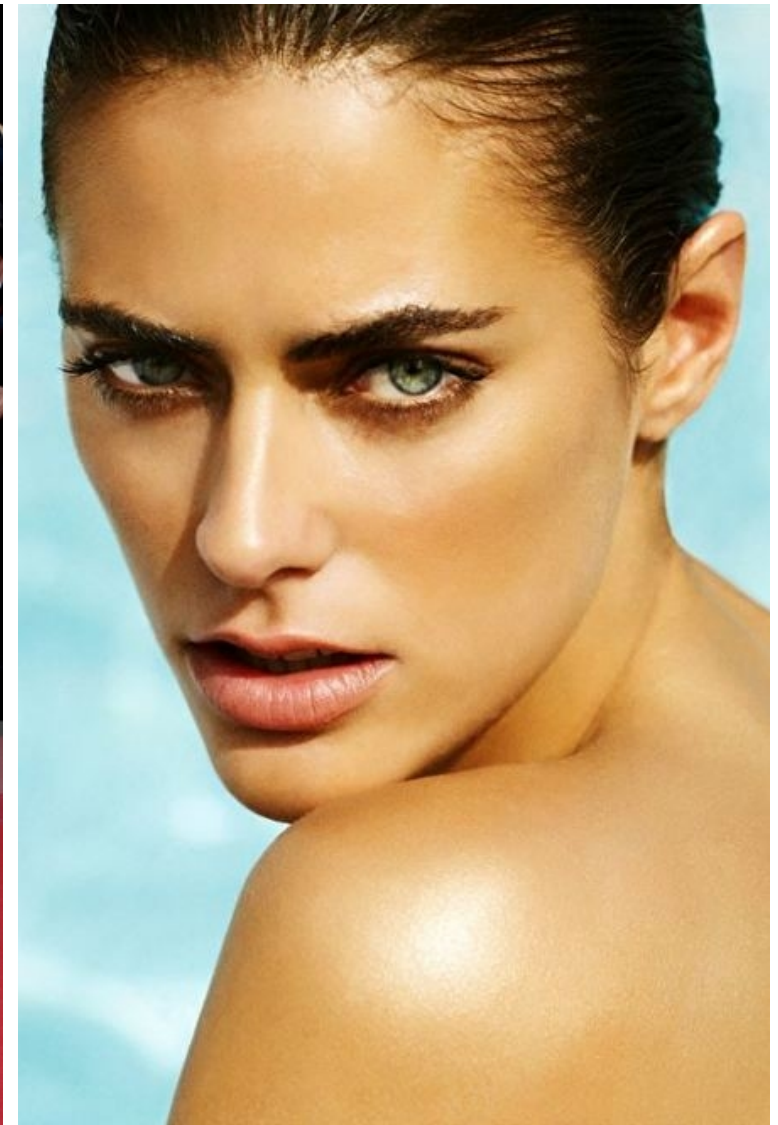

Height 172cm / 5' 7.5"

Bust 85cm / 33.5"

Waist 64cm / 25"

Hips 93cm / 36.5"

Shoes EU/US/UK 39 / 8 / 6

Hair Brown

Eyes Blue green

Alyson Le Borges