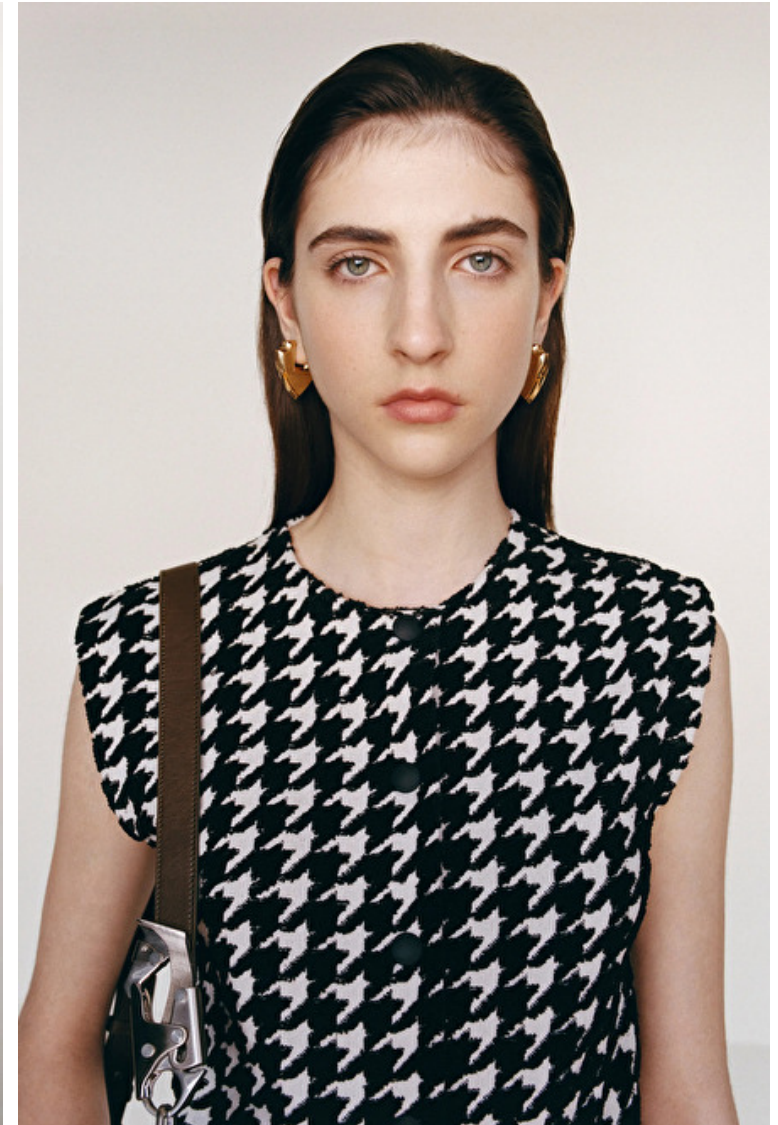

AMELIE STEELE

Height 178cm / 5' 10.0"

Bust 81cm / 32"

Waist 57cm / 22.5"

Hips 84cm / 33"

Shoes EU/US/UK 41.5 / 10 / 8

Eyes Blue green

Hair Dark brown

Cup A

Location UNITED KINGDOM

AMELIE STEELE

Height 178cm / 5' 10.0"

Bust 81cm / 32"

Waist 57cm / 22.5"

Hips 84cm / 33"

Shoes EU/US/UK 41.5 / 10 / 8

Eyes Blue green

Hair Dark brown

Cup A

Location UNITED KINGDOM

AMELIE STEELE

Height 178cm / 5' 10.0"

Bust 81cm / 32"

Waist 57cm / 22.5"