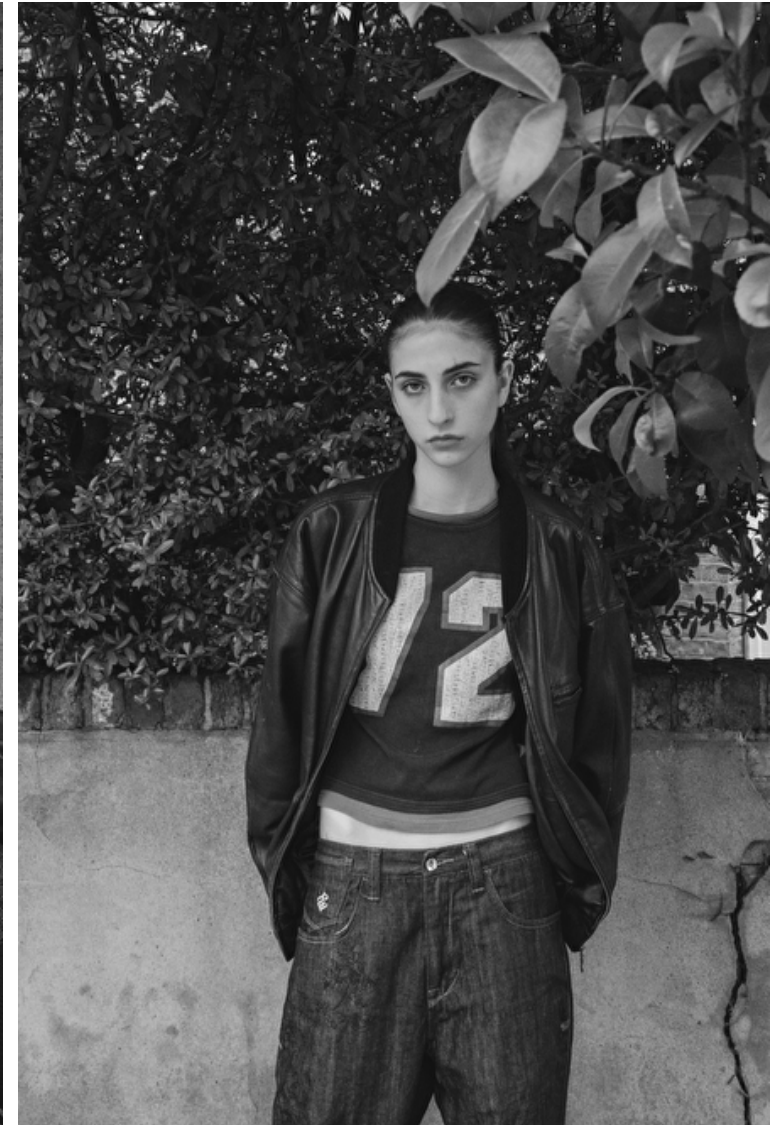

Select

MODEL MANAGEMENT

Via Giorgio Washington, 2, Milano, 20146, Lombardia, Italy

Phone: +39 02 89658300 Fax: +39 02 89658398 Email: info.milano@selectmodel.com Website: <https://www.selectmodel.com/>

AMELIE STEELE

Height 178cm / 5' 10.0"

Bust 81cm / 32"

Waist 57cm / 22.5"

Hips 84cm / 33"

Shoes EU/US/UK 41.5 / 10 / 8

Eyes Blue green

Hair Dark brown

Cup A

Location UNITED KINGDOM