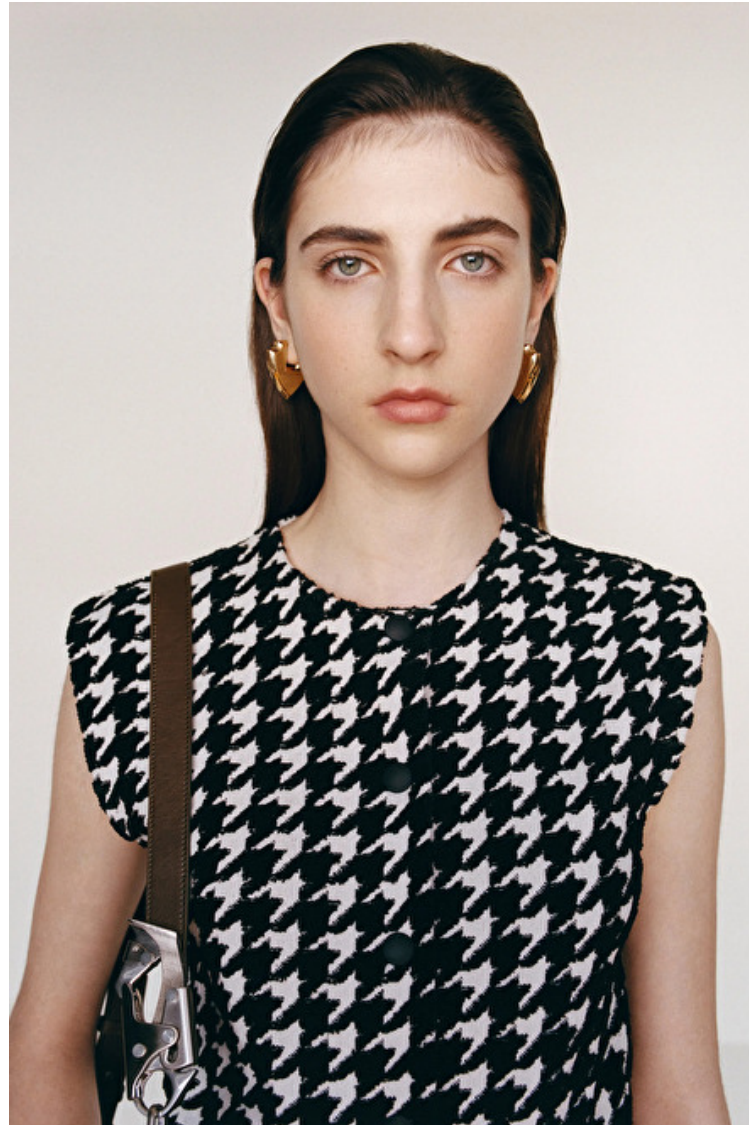

Select

MODEL MANAGEMENT

Via Giorgio Washington, 2, Milano, 20146, Lombardia, Italy

Phone: +39 02 89658300 Fax: +39 02 89658398 Email: info.milano@selectmodel.com Website: <https://www.selectmodel.com/>

AMELIE STEELE

Height 178cm / 5' 10.0"

Bust 81cm / 32"

Waist 57cm / 22.5"

Hips 84cm / 33"

Shoes EU/US/UK 41.5 / 10 / 8

Eyes Blue green

Hair Dark brown

Cup A

Location UNITED KINGDOM