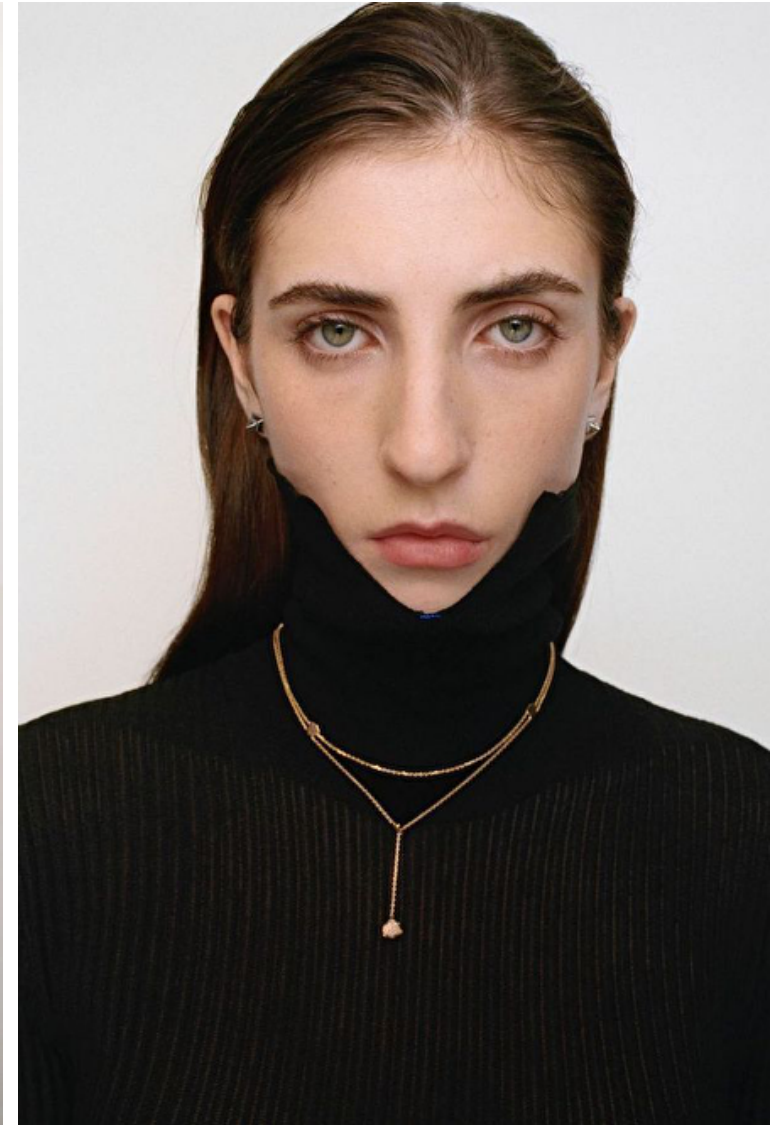

Select

MODEL MANAGEMENT

Via Giorgio Washington, 2, Milano, 20146, Lombardia, Italy

Phone: +39 02 89658300 Fax: +39 02 89658398 Email: info.milano@selectmodel.com Website: <https://www.selectmodel.com/>

AMELIE STEELE

Height 178cm / 5' 10.0"

Bust 81cm / 32"

Waist 57cm / 22.5"

Hips 84cm / 33"

Shoes EU/US/UK 41.5 / 10 / 8

Eyes Blue green

Hair Dark brown

Cup A

Location UNITED KINGDOM