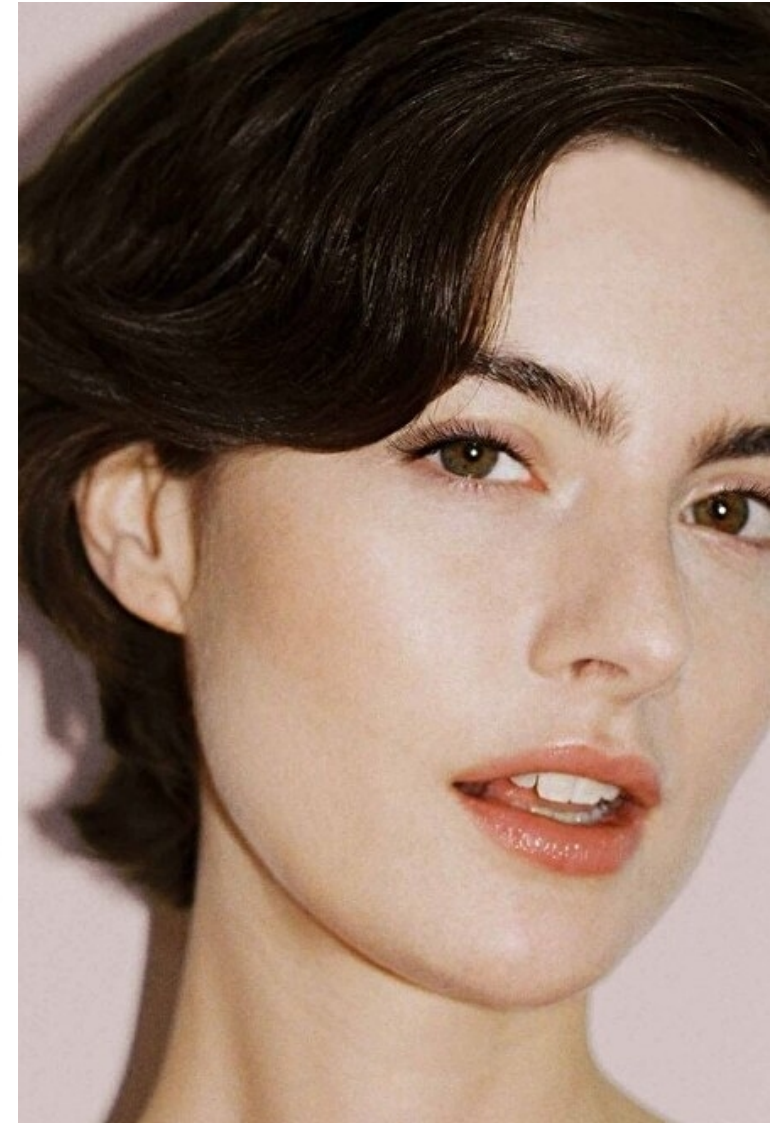

Anastasia Jovanovic

Height 180cm / 5' 11.0"

Bust 85cm / 33.5"

Waist 61cm / 24"

Hips 92cm / 36"

Shoes EU/US/UK 41 / 9.5 / 8

Eyes Hazel

Hair Brown

Location Europe

*Milk / Cooling Water Jelly Tint / € 24,-
RMS Beauty / Lip2cheek / Clean Beauty / € 40,-
Kryon Amino / The New Blush / € 34,-
Aime / Lock Care Tinting Mascara / Clean Beauty / € 29,-
Lani Base / Base Gel / Clean Beauty / Exclusive / € 23,-*