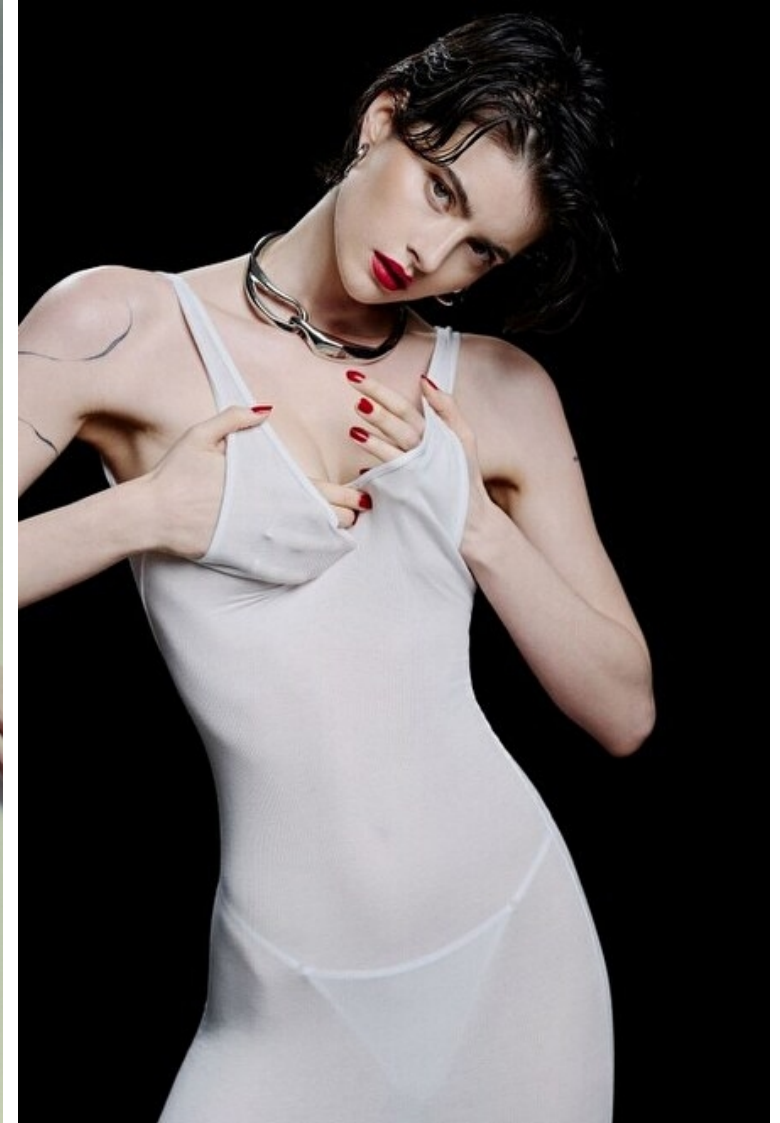

Anastasia Jovanovic

Height 180cm / 5' 11.0"

Bust 85cm / 33.5"

Waist 61cm / 24"

Hips 92cm / 36"

Shoes EU/US/UK 41 / 9.5 / 8

Eyes Hazel

Hair Brown

Location Europe