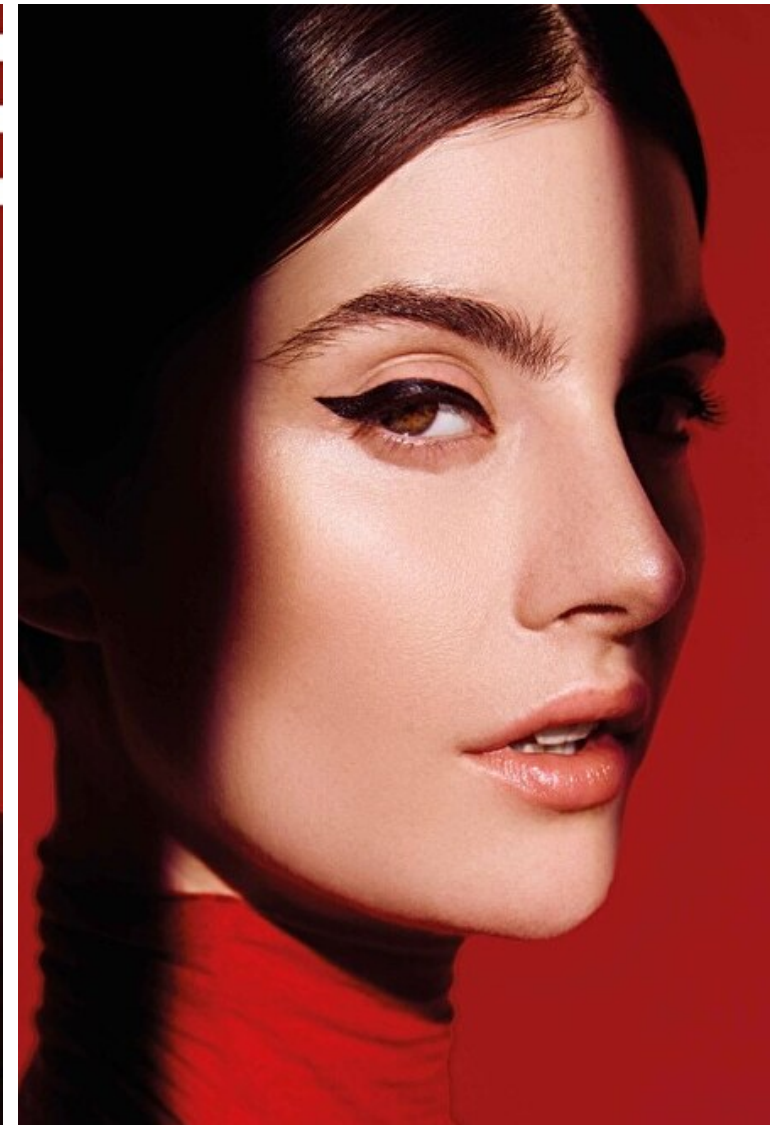

Hair Brown

Location Europe

Anastasia Jovanovic

Height 180cm / 5' 11.0"

Bust 85cm / 33.5"

Waist 61cm / 24"

Hips 91cm / 36"

Shoes EU/US/UK 41 / 9.5 / 8

Eyes Hazel

Hair Brown

Location Europe

Anastasia Jovanovic

Height 180cm / 5' 11.0"

Bust 85cm / 33.5"

Waist 61cm / 24"

Hips 91cm / 36"