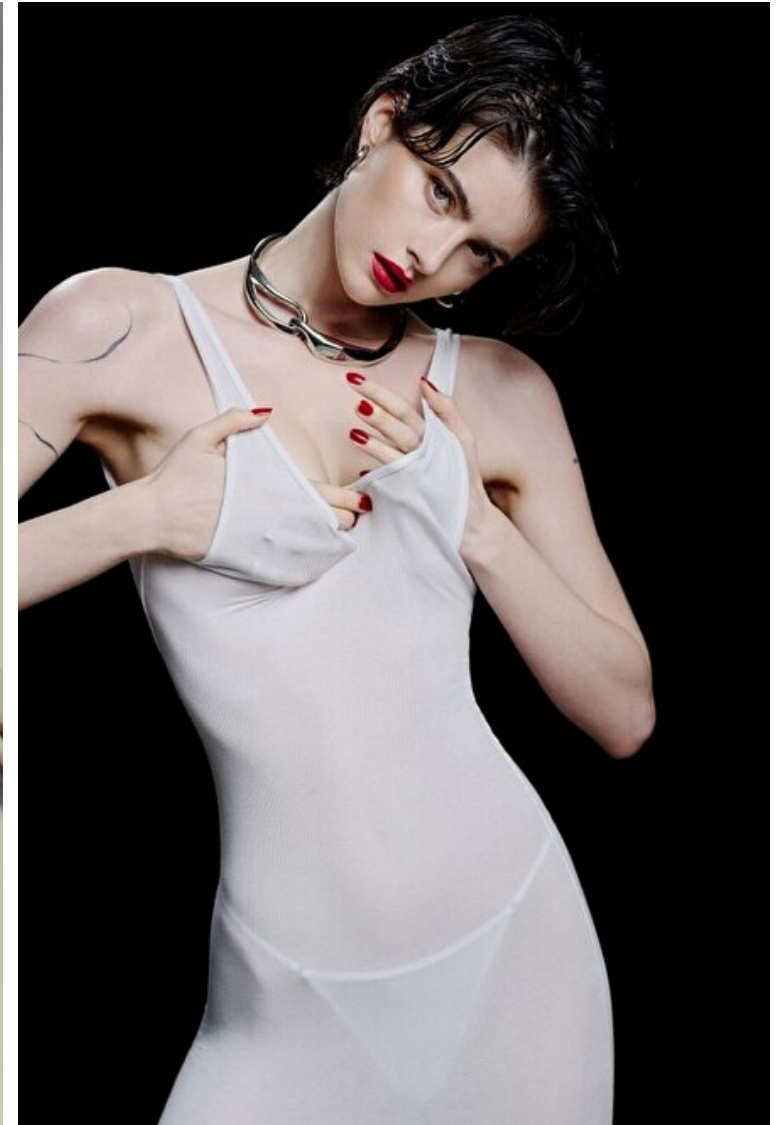

Hair Brown

Location Europe

Anastasia Jovanovic

Height 180cm / 5' 11.0"

Bust 85cm / 33.5"

Waist 61cm / 24"

Hips 91cm / 36"

Shoes EU/US/UK 41 / 9.5 / 8

Eyes Hazel

Hair Brown

Location Europe

Anastasia Jovanovic

Height 180cm / 5' 11.0"

Bust 85cm / 33.5"

Waist 61cm / 24"

Hips 91cm / 36"

Shoes EU/US/UK 41 / 9.5 / 8

Eyes Hazel

Hair Brown

Location Europe

Anastasia Jovanovic

Height 180cm / 5' 11.0"

Bust 85cm / 33.5"

Waist 61cm / 24"