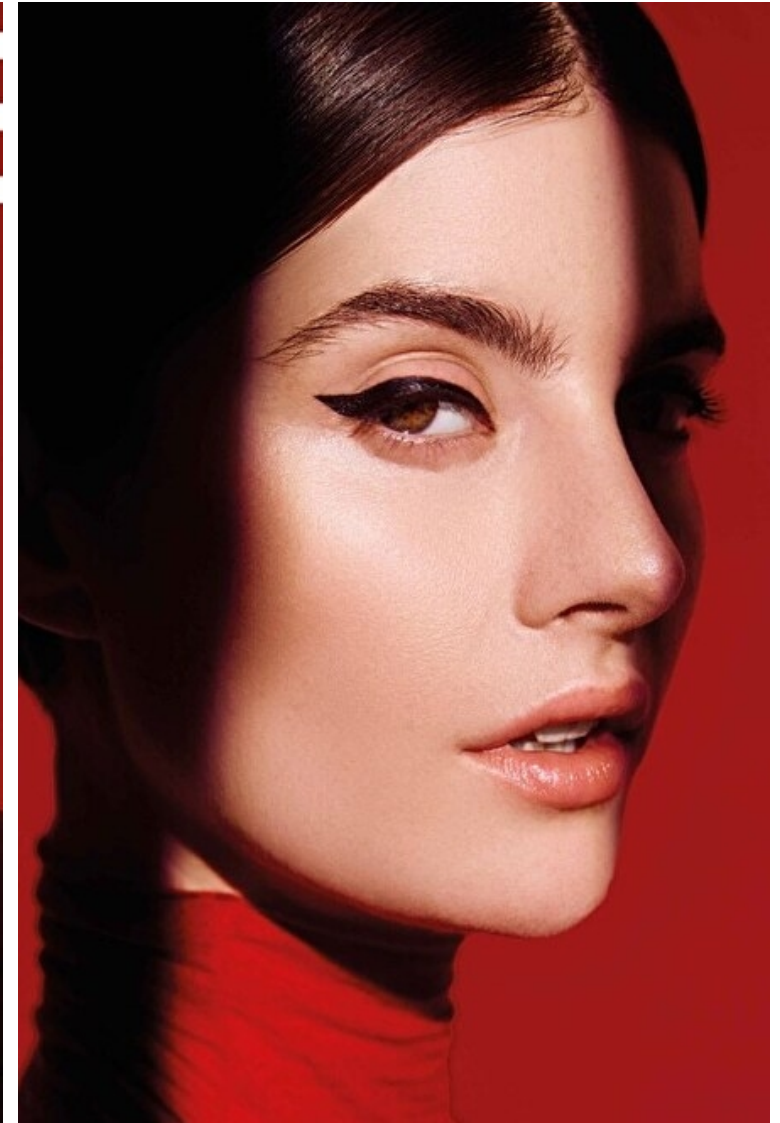

Anastasia Jovanovic

Height 180cm / 5' 11.0"

Bust 85cm / 33.5"

Waist 61cm / 24"

Hips 92cm / 36"

Shoes EU/US/UK 41 / 9.5 / 8

Eyes Hazel

Hair Brown

Location Europe