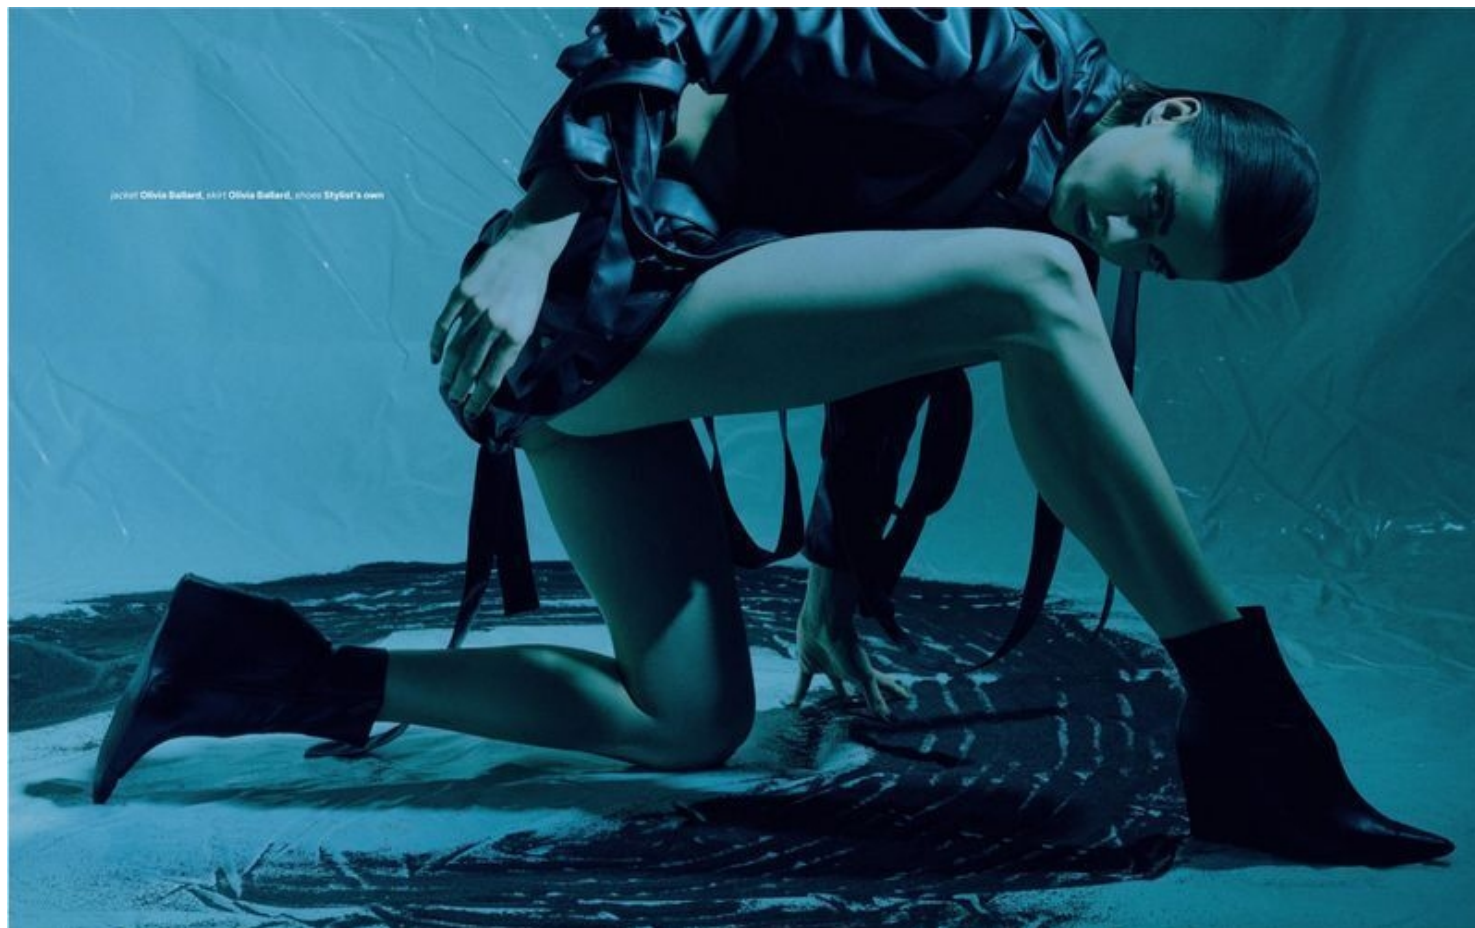

Anastasia Jovanovic

Height 180cm / 5' 11.0"

Bust 85cm / 33.5"

Waist 61cm / 24"

Hips 92cm / 36"

Shoes EU/US/UK 41 / 9.5 / 8

Eyes Hazel

Hair Brown

Location Europe