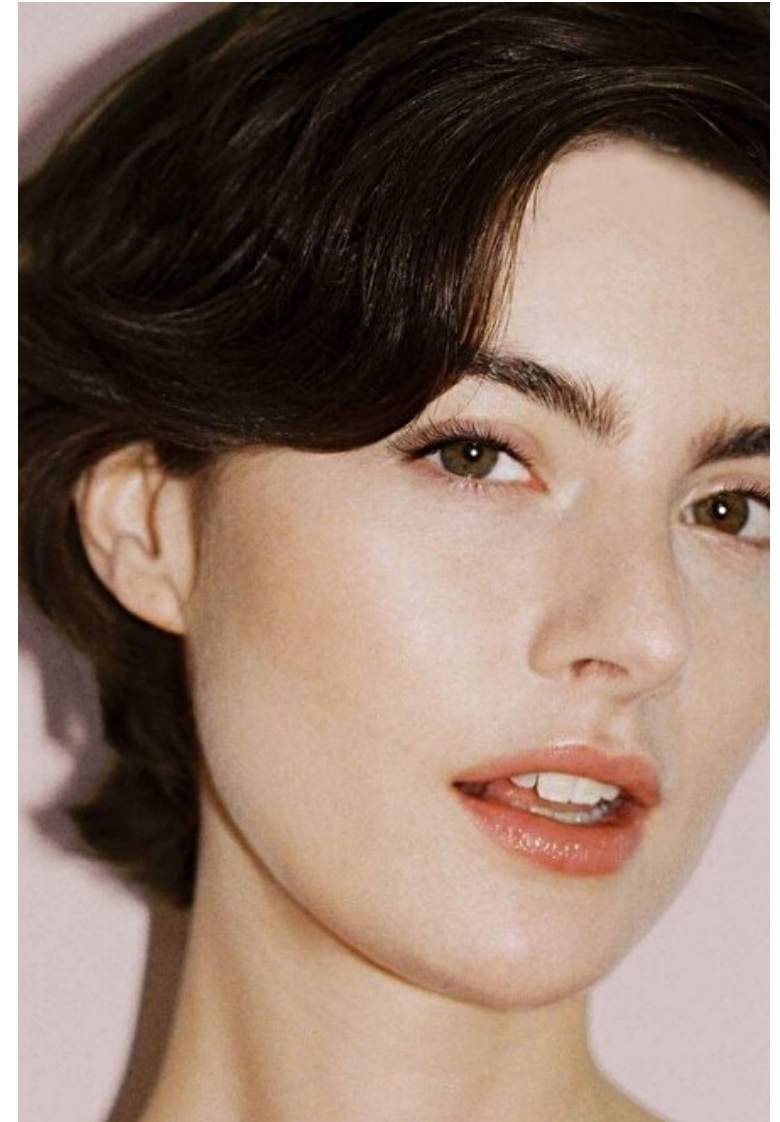

Anastasia Jovanovic

Height 180cm / 5' 11.0"

Bust 85cm / 33.5"

Waist 61cm / 24"

Hips 91cm / 36"

Shoes EU/US/UK 41 / 9.5 / 8

Eyes Hazel

Hair Brown

Location Europe

Milk / Cooling Water Jelly Tint / € 24,-
RMS Beauty / Lip2cheek / Clean Beauty / € 40,-
Kryon Accoil / The New Blush / € 34,-
Aime / Lock Care Tinting Mascara / Clean Beauty / € 29,-
Lani Base / Base Gel / Clean Beauty / Exclusive / € 23,-