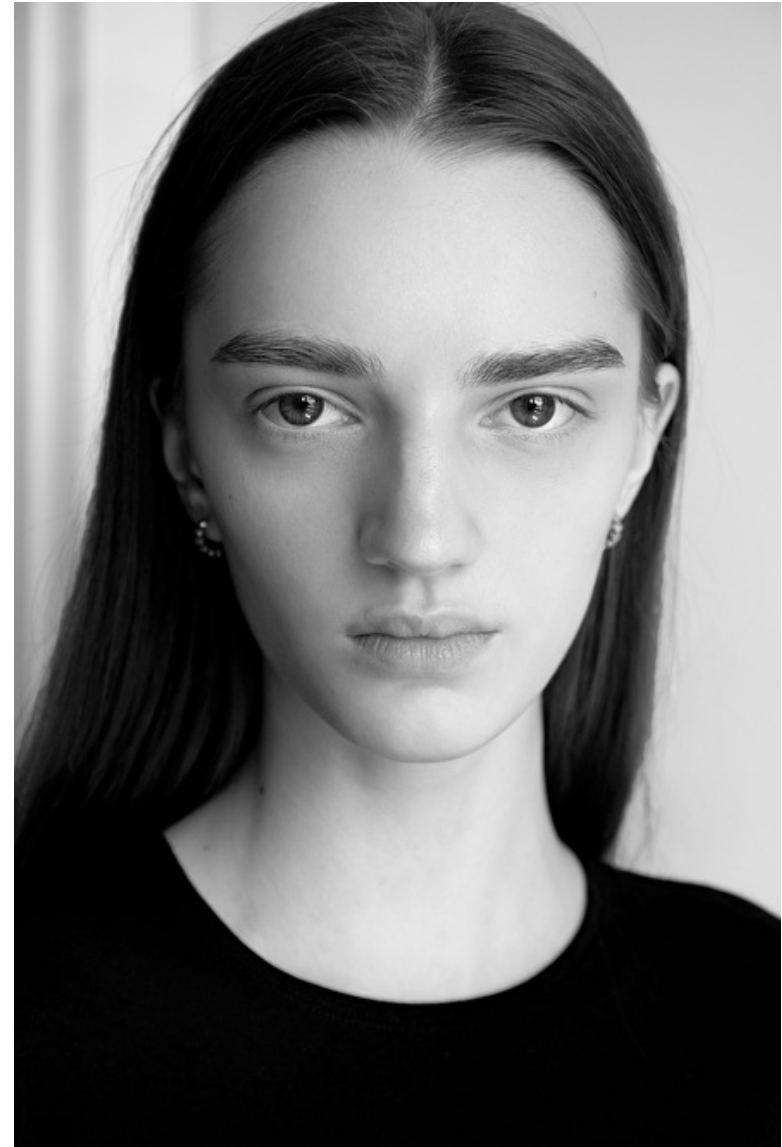

## Anastasia Soroka

Height 180cm / 5' 11.0"

Bust 80cm / 31.5"

Waist 59cm / 23"

Hips 90cm / 35.5"

Shoes EU/US/UK 40.5 / 9.5 / 7

Eyes Brown

Hair Brown