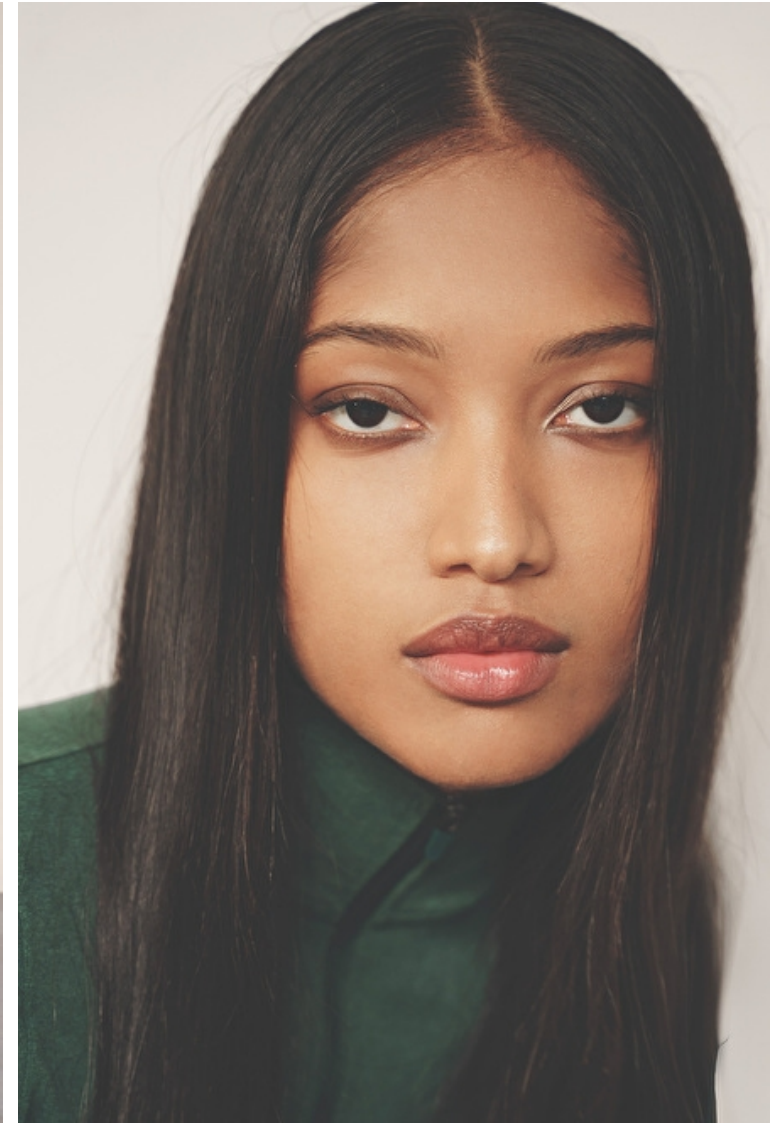

Height 175cm / 5' 9.0"

Bust 77cm / 30.5"

Waist 58cm / 23"

Hips 90cm / 35.5"

Shoes EU/US/UK 38 / 7.5 / 5

Eyes Brown

Hair Brown

Select