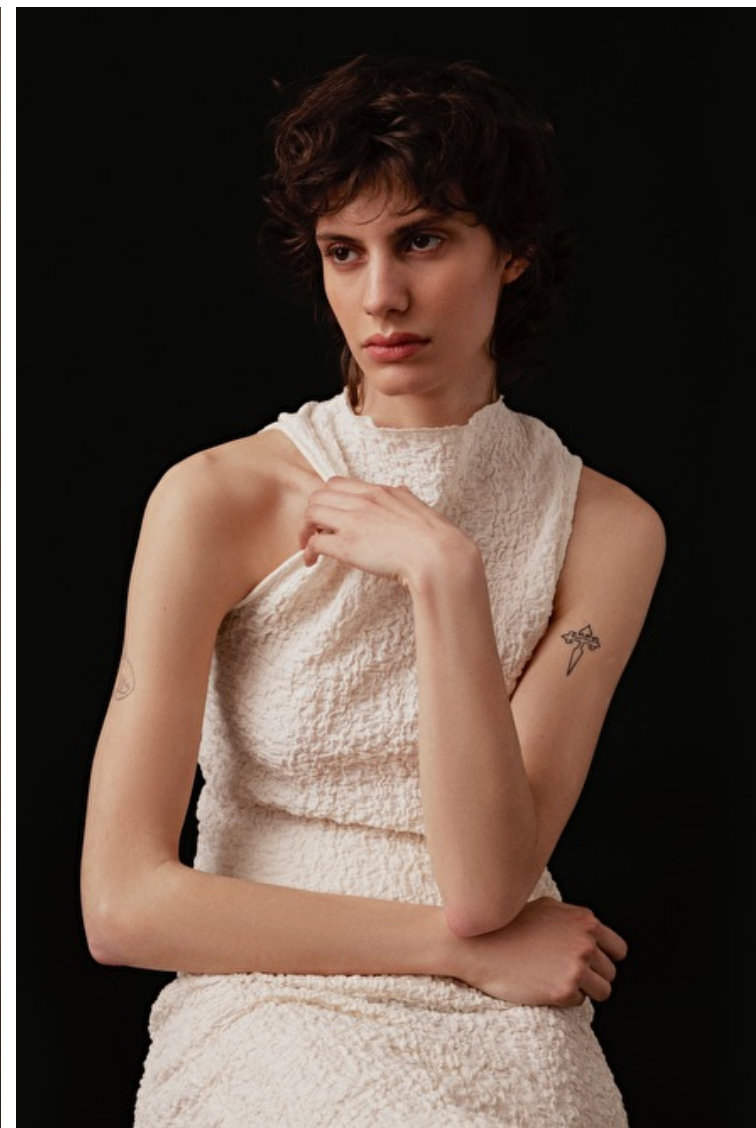

Select

MODEL MANAGEMENT

Via Giorgio Washington, 2, Milano, 20146, Lombardia, Italy

Phone: +39 02 89658300 Fax: +39 02 89658398 Email: info.milano@selectmodel.com Website: <https://www.selectmodel.com/>

Anita

Height 176cm / 5' 9.5"

Bust 84cm / 33"

Waist 60cm / 23.5"

Hips 88cm / 34.5"

Shoes EU/US/UK 40 / 9 / 7

Eyes Brown

Hair Brown