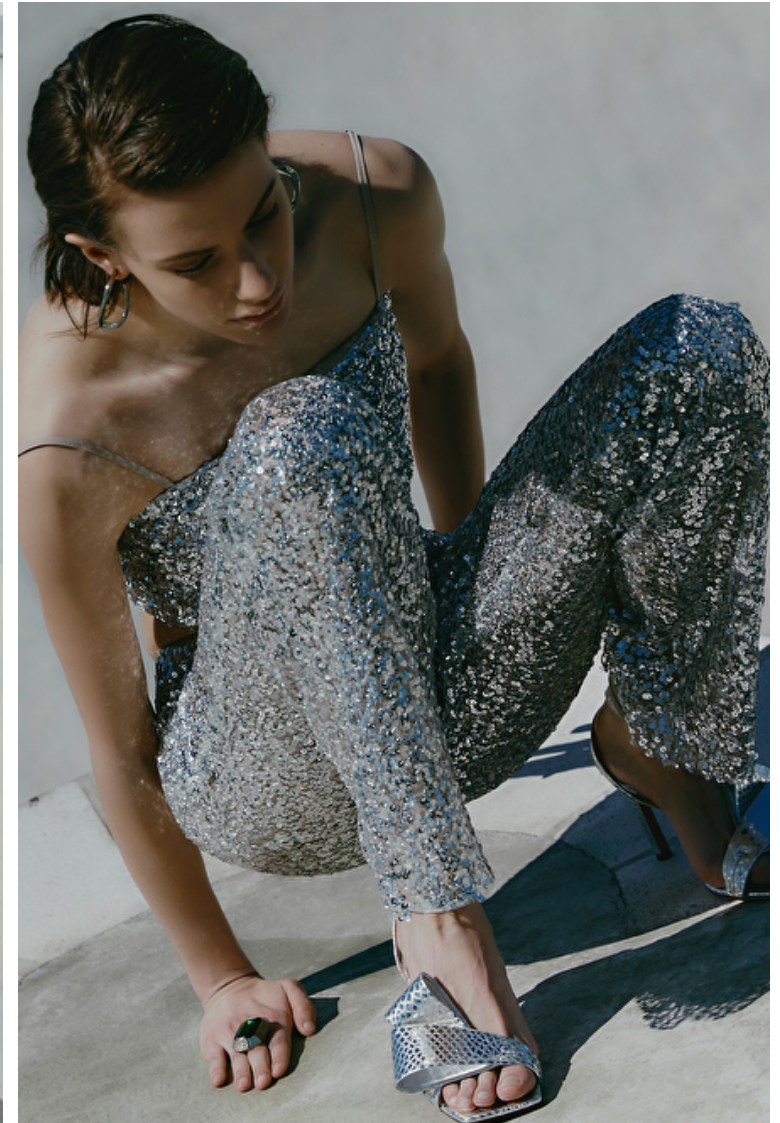

Bust 84cm / 33"

Waist 60cm / 23.5"

Hips 88cm / 34.5"

Shoes EU/US/UK 40 / 9 / 7

Eyes Brown

Hair Brown

Select

MODEL MANAGEMENT