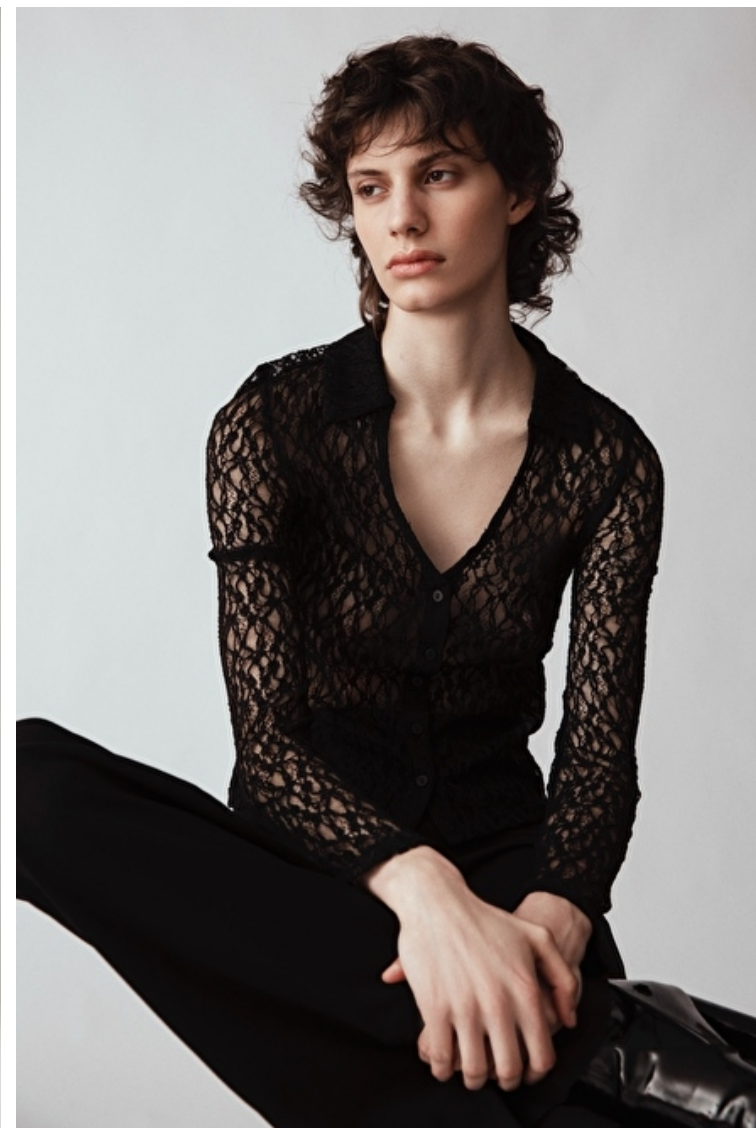

## ANITA

Height 176cm / 5' 9.5"

Bust 84cm / 33"

Waist 60cm / 23.5"

Hips 90cm / 35.5"

Shoes EU/US/UK 40 / 9 / 7

Eyes Brown

Hair Brown