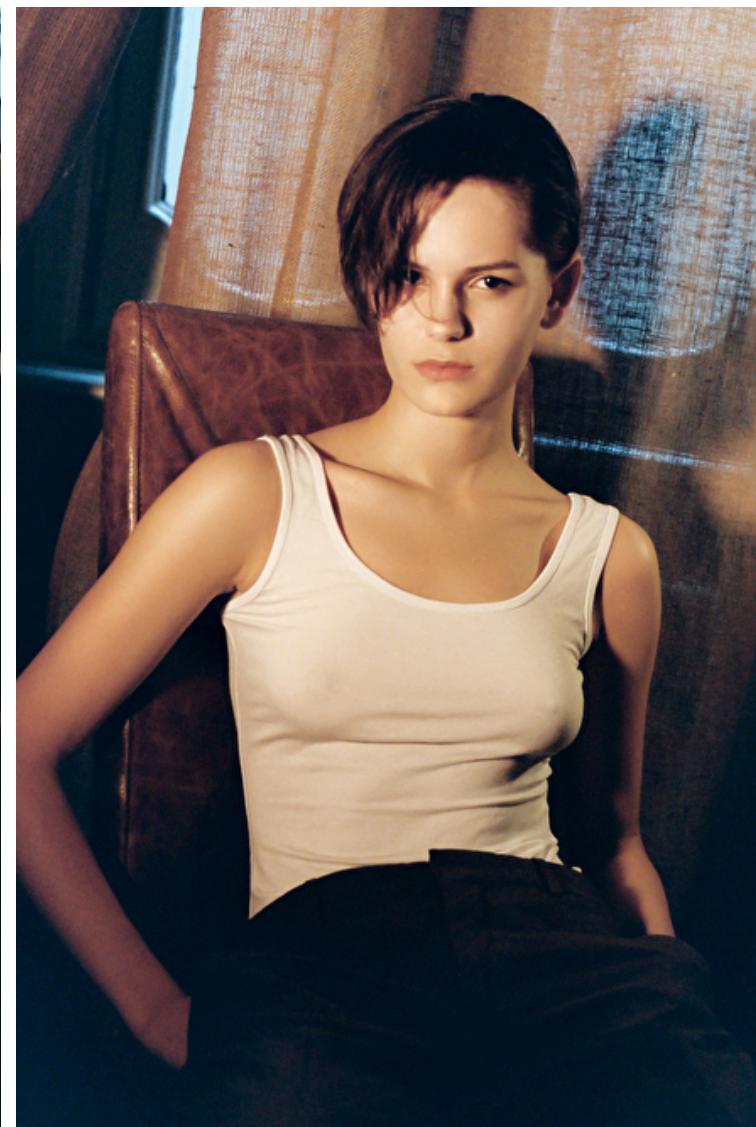

Bust 88cm / 34.5"

Waist 58cm / 23"

Hips 89cm / 35"

Shoes EU/US/UK 40 / 9 / 7

Eyes Dark brown

Hair Brown

Select

MODEL MANAGEMENT