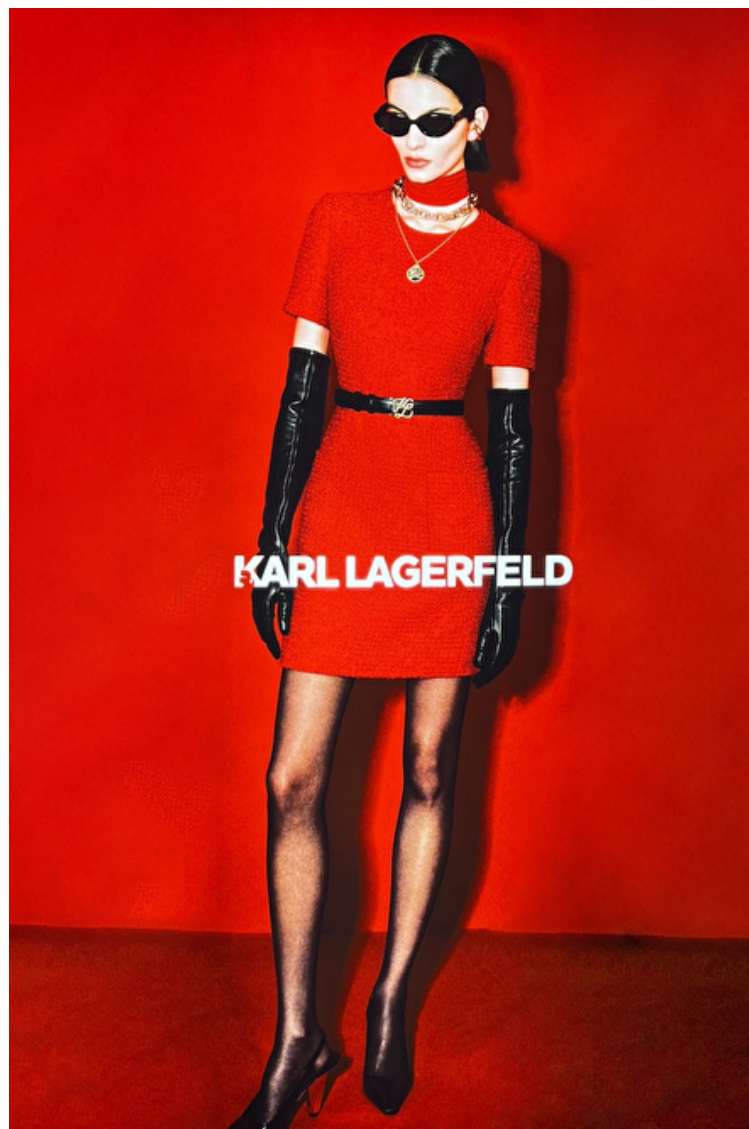

Height 176cm / 5' 9.5"

Bust 78cm / 30.5"

Waist 59cm / 23"

Hips 89cm / 35"

Shoes EU/US/UK 38 / 7.5 / 5

Eyes Brown

Hair Dark brown

Select