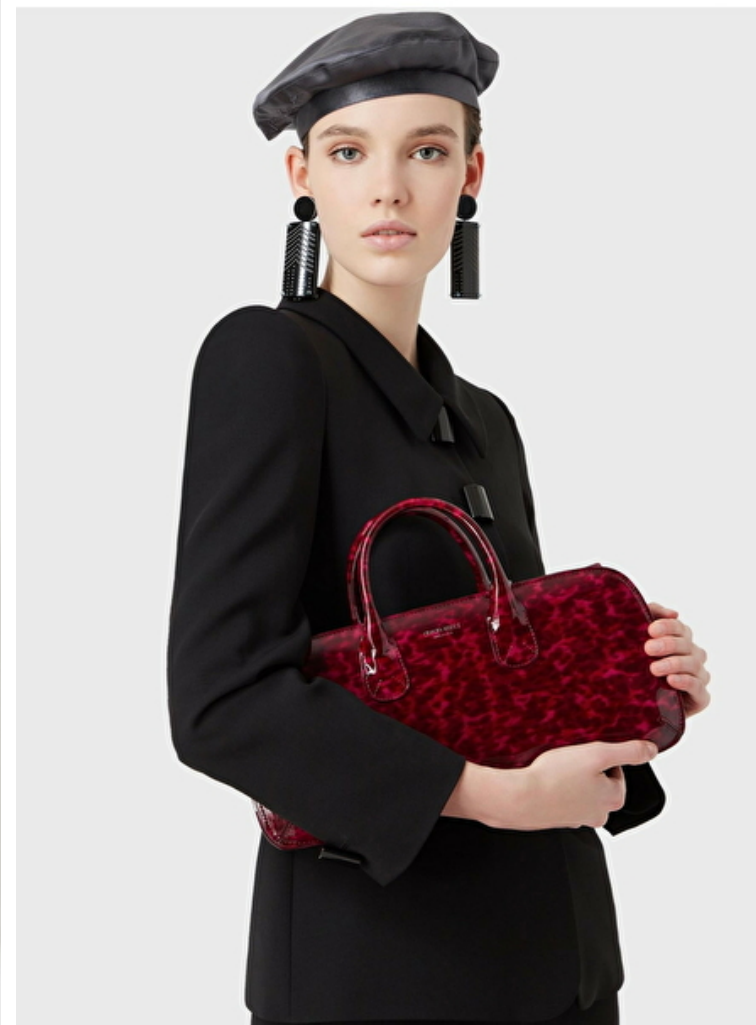

Select

MODEL MANAGEMENT

Via Giorgio Washington, 2, Milano, 20146, Lombardia, Italy

Phone: +39 02 89658300 Fax: +39 02 89658398 Email: info.milano@selectmodel.com Website: <https://www.selectmodel.com/>

ARMANI

Anna Steingerova

Height 181cm / 5' 11.5"

Bust 82cm / 32.5"

Waist 62cm / 24.5"

Hips 93cm / 36.5"

Shoes EU/US/UK 39 / 8 / 6

Eyes Blue grey

Hair Brown

Cup B

ARMANI