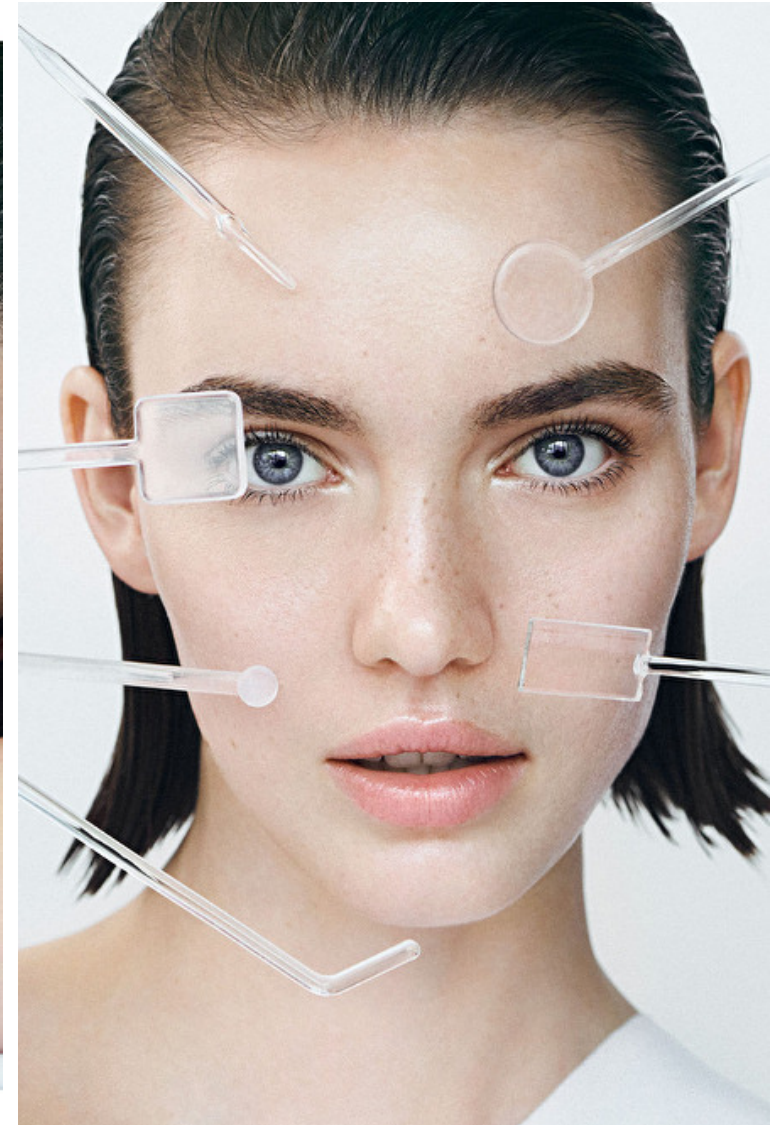

Anna Steingerova

Height 181cm / 5' 11.5"

Bust 82cm / 32.5"

Waist 62cm / 24.5"

Hips 93cm / 36.5"

Shoes EU/US/UK 39 / 8 / 6

Eyes Blue grey

Hair Brown

Cup B