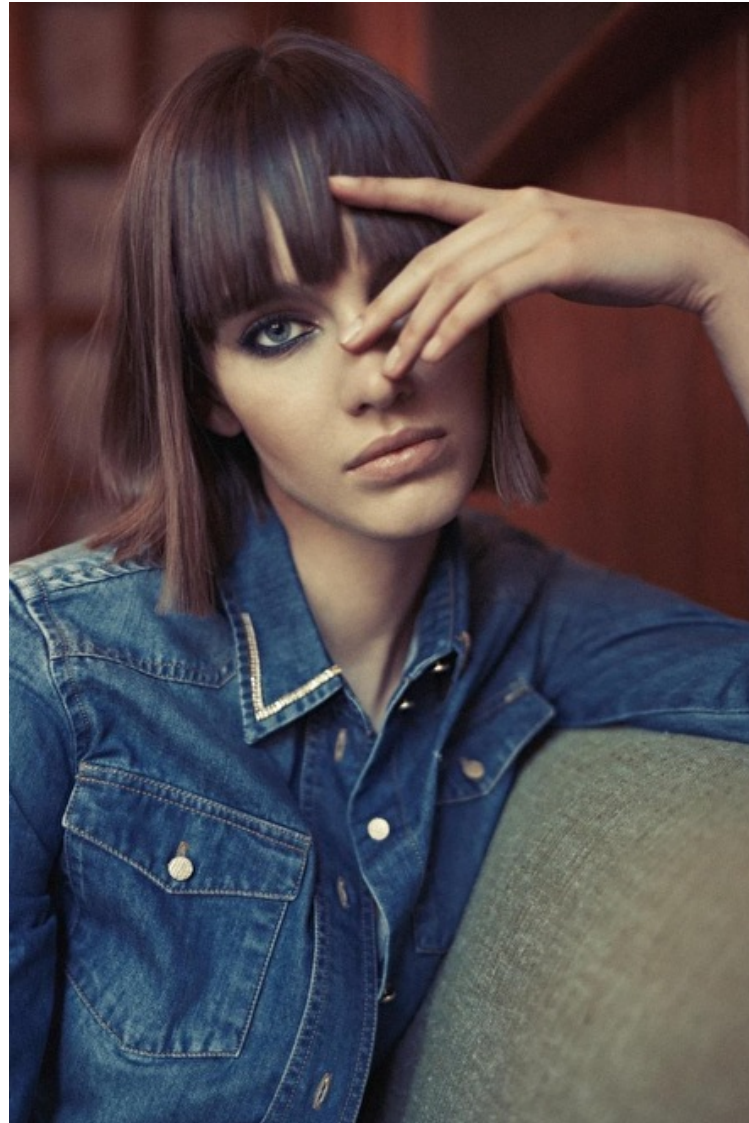

Anna Steingerova

Height 181cm / 5' 11.5"

Bust 82cm / 32.5"

Waist 62cm / 24.5"

Hips 93cm / 36.5"

Shoes EU/US/UK 39 / 8 / 6

Eyes Blue grey

Hair Brown

Cup B

GIACCA CON
PENDENTI DI
CRISTALLI
DSQUARED2)
JEANS (€ 149),
SANDALI
AMINATI (€ 199,
TUTTO
MARELLA),
PAGINA
ACCANTO:
GIACCA CORTA IN
LENIM EFFETTO
SCOLORITO
VICOLO, € 156),
BRASSIERE E
MINIGONNA DI
PIZZO (TUTTO
N° 21 BY
ALESSANDRO
DELL'ACQUA),
IL SERVIZIO È
STATO
REALIZZATO A
ILLA BORSANI,
A VAREDO, IN
PROVINCIA DI
MONZA E
BRIANZA.