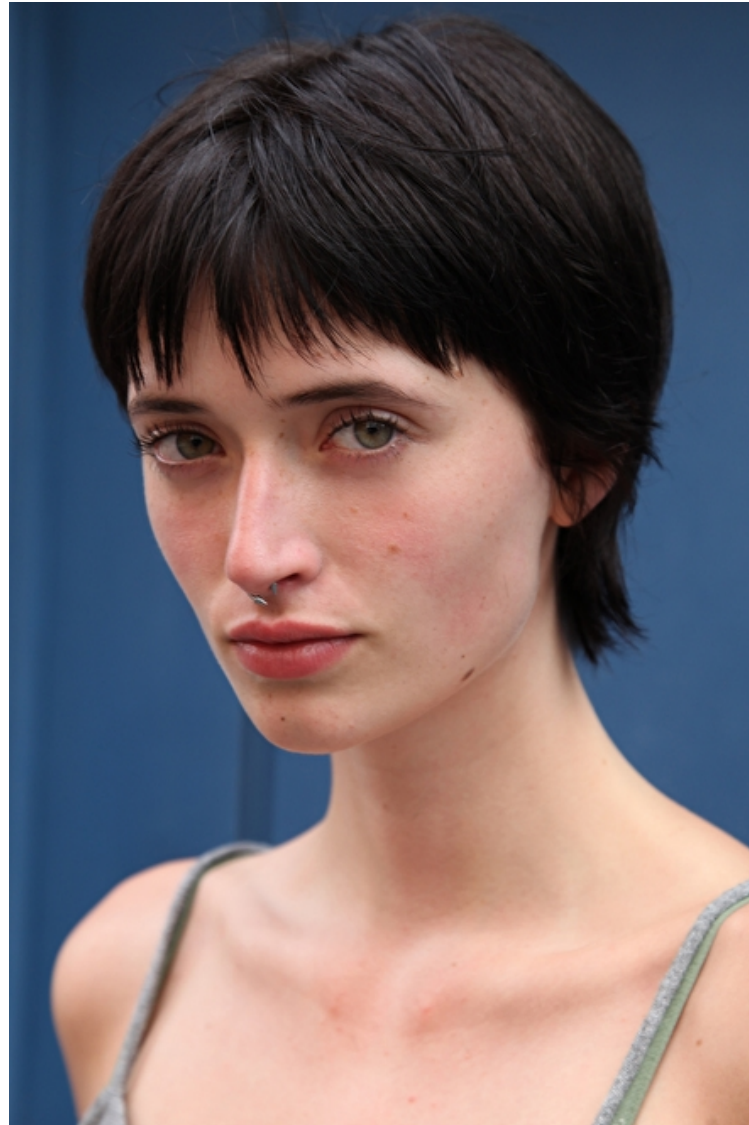

ANNIE CHAMBERS

Height 180cm / 5' 11.0"

Size EU/US 38 / 8

Bust 79cm / 31"

Waist 61cm / 24"

Hips 86cm / 34"

Shoes EU/US/UK 40 / 9 / 7

Eyes Green

Hair Brown

Cup C